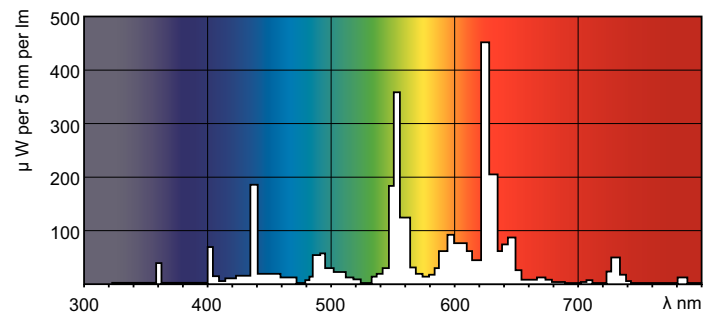

MASTER TL-D Super 80

MASTER TL-D Super 80 58W/830 1SL/25

Low-pressure mercury discharge lamps with a tubular 26 mm envelope

Product data

General Information	
Cap-Base	G13 [Medium Bi-Pin Fluorescent]
Life To 10% Failures (Nom)	12000 h
Life to 50% Failures (Nom)	15000 h
Life to 50% Failures Preheat (Nom)	20000 h
LSF 2000 h Rated	99 %
LSF 4000 h Rated	99 %
LSF 6000 h Rated	99 %
LSF 8000 h Rated	99 %
LSF 12000 h Rated	89 %
LSF 16000 h Rated	33 %
LSF 20000 h Rated	2 %
Light Technical	
Colour Code	830 [CCT of 3000K]
Luminous Flux (Nom)	5240 lm
Luminous Flux (Rated) (Nom)	5240 lm
Colour Designation	Warm White (WW)
Colour Temperature, horizontal (Nom)	3000 K
Luminous Efficacy (rated) (Nom)	90 lm/W
Colour Rendering Index horiz (Nom)	>80
Depreciation 2000 hrs	96 %
LLMF 4000 h Rated	95 %

Temperature	
Design Temperature (Nom)	25 °C

Controls and Dimming	
Dimmable	Yes

Approval and Application	
Energy Efficiency Label	A
Mercury (Hg) Content (Nom)	2.0 mg
Energy Consumption kWh/1000 h	68 kWh

Product Data	
Full product code	871150063213540

Dimensional drawing

Product	D (max)	A (max)	B (max)	B (min)	C (max)
MASTER TL-D Super 80 58W/830 1SL/25	28 mm	1500.0 mm	1507.1 mm	1504.7 mm	1514.2 mm

TL-D 58W/830

Photometric data

Lightcolour /830

Lightcolour /830

MASTER TL-D Super 80

Lifetime

MASTER TL-D Super 80 Life Expectancy 3 h cycle

MASTER TL-D Super 80 Life Expectancy 12 h cycle

MASTER TL-D Super 80 Lumen Maintenance 3 h + 12 h cycle