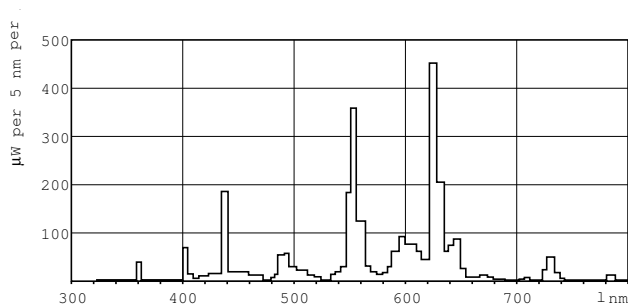

MASTER TL-D Super 80

MASTER TL-D Super 80 58W/830 1SL/25

Low-pressure mercury discharge lamps with a tubular 26 mm envelope

Product data

General Information	
Cap-Base	G13 [Medium Bi-Pin Fluorescent]
Life To 10% Failures (Nom)	12000 h
Life to 50% Failures (Nom)	15000 h
Life to 50% Failures Preheat (Nom)	20000 h
LSF 2000 h Rated	99 %
LSF 4000 h Rated	99 %
LSF 6000 h Rated	99 %
LSF 8000 h Rated	99 %
LSF 12000 h Rated	89 %
LSF 16000 h Rated	33 %
LSF 20000 h Rated	2 %
Light Technical	
Colour Code	830 [CCT of 3000K]
Luminous Flux (Nom)	5240 lm
Luminous Flux (Rated) (Nom)	5240 lm
Colour Designation	Warm White (WW)
Colour Temperature, horizontal (Nom)	3000 K
Luminous Efficacy (rated) (Nom)	90 lm/W
Colour Rendering Index horiz (Nom)	>80
Depreciation 2000 hrs	96 %
LLMF 4000 h Rated	95 %

Dimensional drawing

Product	D (max)	A (max)	B (max)	B (min)	C (max)
MASTER TL-D Super 80 58W/830 1SL/25	28 mm	1500.0 mm	1507.1 mm	1504.7 mm	1514.2 mm

TL-D 58W/830

Photometric data

Lightcolour /830

Lightcolour /830