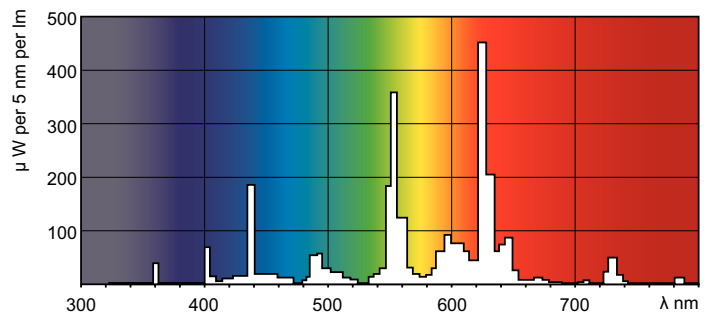

MASTER TL-D Super 80

MASTER TL-D Super 80 58W/830 1SL/25

The MASTER TL-D Super 80 lamp offers more lumens per watt and better color rendering than TL-D standard colors. Furthermore, it has a lower mercury content. The lamp can be operated in existing TL-D luminaires.

Product data

General Information	
Cap-Base	G13 [Medium Bi-Pin Fluorescent]
Life To 10% Failures (Nom)	12000 h
Life to 50% Failures (Nom)	15000 h
Life to 50% Failures Preheat (Nom)	20000 h
LSF 2000 h Rated	99 %
LSF 4000 h Rated	99 %
LSF 6000 h Rated	99 %
LSF 8000 h Rated	99 %
LSF 12000 h Rated	89 %
LSF 16000 h Rated	33 %
LSF 20000 h Rated	2 %
Light Technical	
Color Code	830 [CCT of 3000K]
Luminous Flux (Nom)	5240 lm
Luminous Flux (Rated) (Nom)	5240 lm
Color Designation	Warm White (WW)
Correlated Color Temperature (Nom)	3000 K
Luminous Efficacy (rated) (Nom)	90 lm/W
Color Rendering Index (Nom)	>80

Dimensional drawing

Product	D (max)	A (max)	B (max)	B (min)	C (max)
MASTER TL-D Super 80 58W/830 1SL/25	28 mm	1500.0 mm	1507.1 mm	1504.7 mm	1514.2 mm

TL-D 58W/830

Photometric data

Lightcolor /830

Lightcolor /830

MASTER TL-D Super 80

Lifetime

MASTER TL-D Super 80 Life Expectancy 3 h cycle

MASTER TL-D Super 80 Life Expectancy 12 h cycle

MASTER TL-D Super 80 Lumen Maintenance 3 h + 12 h cycle