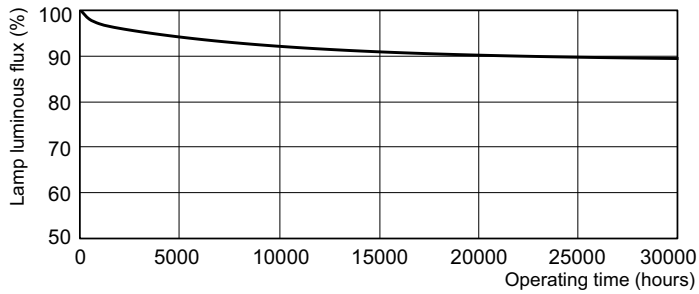

Dimensional drawing

Product	D (max)	A (max)	B (max)	B (min)	C (max)
MASTER TL-D Super 80 58W/830 1SL/25	28 mm	1500.0 mm	1507.1 mm	1504.7 mm	1514.2 mm

TL-D 58W/830

Photometric data

Lightcolor /830

Lightcolor /830

MASTER TL-D Super 80

Lifetime

MASTER TL-D Super 80 Life Expectancy 3 h cycle

MASTER TL-D Super 80 Life Expectancy 12 h cycle

MASTER TL-D Super 80 Lumen Maintenance 3 h + 12 h cycle