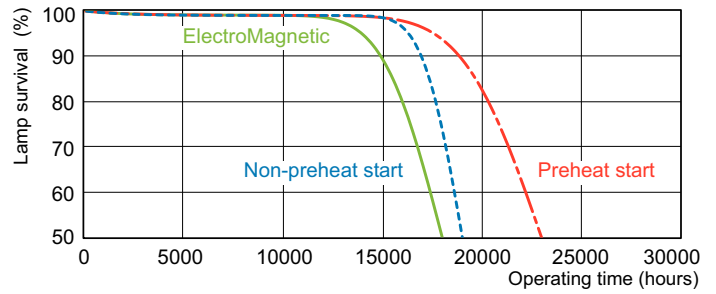

Dimensional drawing

Product	D (max)	A (max)	B (max)	B (min)	C (max)
MASTER TL-D Super 80 58W/830 1SL/25	28 mm	1500.0 mm	1507.1 mm	1504.7 mm	1514.2 mm

TL-D 58W/830

Photometric data

Lightcolor /830

Lightcolor /830

MASTER TL-D Super 80

Lifetime

MASTER TL-D Super 80 Life Expectancy 3 h cycle

MASTER TL-D Super 80 Life Expectancy 12 h cycle

MASTER TL-D Super 80 Lumen Maintenance 3 h + 12 h cycle