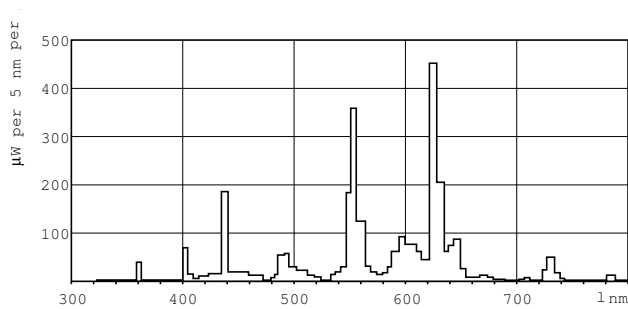

MASTER TL-D Super 80

MASTER TL-D Super 80 58W/830 1SL/25

The MASTER TL-D Super 80 lamp offers more lumens per watt and better color rendering than TL-D standard colors. Furthermore, it has a lower mercury content. The lamp can be operated in existing TL-D luminaires.

Numerator - Quantity Per Pack	1
Numerator - Packs per outer box	25
Material Nr. (12NC)	927922083023
Net Weight (Piece)	167.000 g
ILCOS Code	FD-58/30/1B-E-G13

Warnings and Safety

- A lamp breaking is extremely unlikely to have any impact on your health. If a lamp breaks, ventilate the room for 30 minutes and remove the parts, preferably with gloves. Put them in a sealed plastic bag and take it to your local waste facilities for recycling. Do not use a vacuum cleaner.

Dimensional drawing

Product	D (max)	A (max)	B (max)	B (min)	C (max)
MASTER TL-D Super 80 58W/830 1SL/25	28 mm	1500.0 mm	1507.1 mm	1504.7 mm	1514.2 mm

TL-D 58W/830

Photometric data

Lightcolor /830

Lightcolor /830