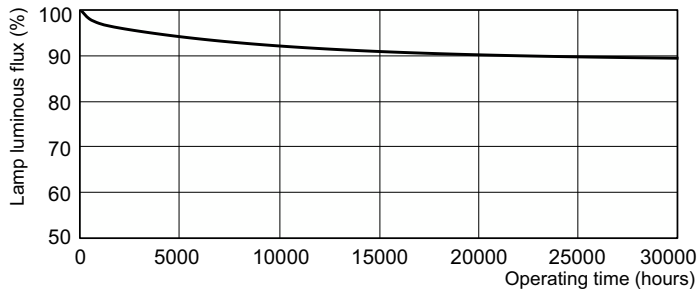

MASTER TL-D Super 80

Lifetime

Lumen Maintenance Diagram - MASTER TL-D Super 80 58W/830 1SL/25