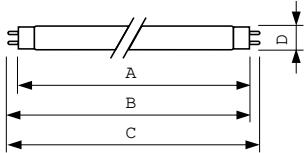

Product data

General Information		Controls and Dimming	
Cap-Base	G13 [Medium Bi-Pin Fluorescent]	Dimmable	Yes
Life to 50% Failures (Nom)	15,000 hour(s)		
Light Technical		Mechanical and Housing	
Color Code	830 [CCT of 3000K]	Bulb Shape	T8
Luminous Flux	5,240 lm		
Color Designation	Warm White (WW)	Approval and Application	
Correlated Color Temperature (Nom)	3000 K	Mercury (Hg) Content (Nom)	1.7 mg
Luminous Efficacy (rated) (Nom)	90 lm/W	Energy Consumption kWh/1000 h	68 kWh
Color rendering index (CRI)	>80		
Operating and Electrical		Product Data	
Power Consumption	58.5 W	Order product name	MASTER TL-D Super 80 58W/830 1SL/25
Lamp Current (Nom)	0.670 A	Full product name	MASTER TL-D Super 80 58W/830 1SL/25
		Full product code	871829124133100
		Order code	927922083055
		Material Nr. (12NC)	927922083055
		Numerator - Quantity Per Pack	1

MASTER TL-D Super 80

EAN/UPC - Product/Case	8718291241331
Numerator - Packs per outer box	25
EAN/UPC - Case	8718291241348

Dimensional drawing

Product	D (max)	A (max)	B (max)	B (min)	C (max)
MASTER TL-D Super 80 58W/830 1SL/25	28 mm	1,500.0 mm	1,507.1 mm	1,504.7 mm	1,514.2 mm