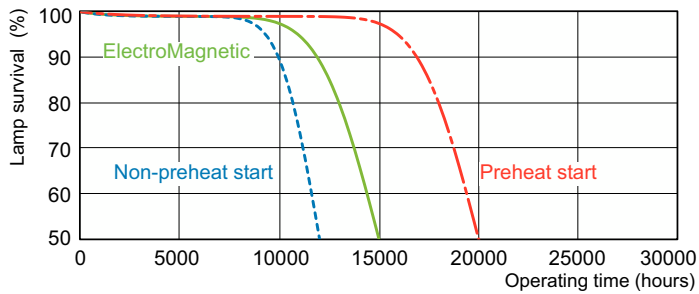

Product data

General Information		Controls and Dimming	
Cap-Base	G13 [Medium Bi-Pin Fluorescent]	Dimmable	Yes
Life to 50% Failures (Nom)	15,000 hour(s)		
Light Technical		Mechanical and Housing	
Color Code	830 [CCT of 3000K]	Bulb Shape	T8
Luminous Flux	5,240 lm		
Color Designation	Warm White (WW)	Approval and Application	
Correlated Color Temperature (Nom)	3000 K	Mercury (Hg) Content (Nom)	1.7 mg
Luminous Efficacy (rated) (Nom)	90 lm/W	Energy Consumption kWh/1000 h	68 kWh
Color rendering index (CRI)	>80		
Operating and Electrical		Product Data	
Power Consumption	58.5 W	Order product name	MASTER TL-D Super 80 58W/830 1SL/25
Lamp Current (Nom)	0.670 A	Full product name	MASTER TL-D Super 80 58W/830 1SL/25
		Full product code	871829124133100
		Order code	927922083055
		Material Nr. (12NC)	927922083055
		Numerator - Quantity Per Pack	1

Photometric data

Spectral Power Distribution Colour - MASTER TL-D Super 80 58W/830 1SL/25

Lifetime

Life Expectancy Diagram - MASTER TL-D Super 80 58W/830 1SL/25

Life Expectancy Diagram - MASTER TL-D Super 80 58W/830 1SL/25