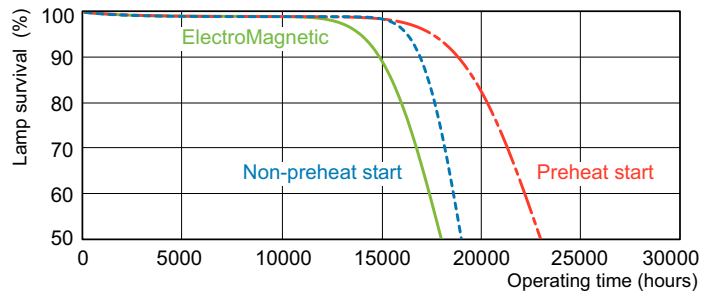

Photometric data

Spectral Power Distribution Colour - MASTER TL-D Super 80 58W/830 1SL/25

Lifetime

Life Expectancy Diagram - MASTER TL-D Super 80 58W/830 1SL/25

Life Expectancy Diagram - MASTER TL-D Super 80 58W/830 1SL/25