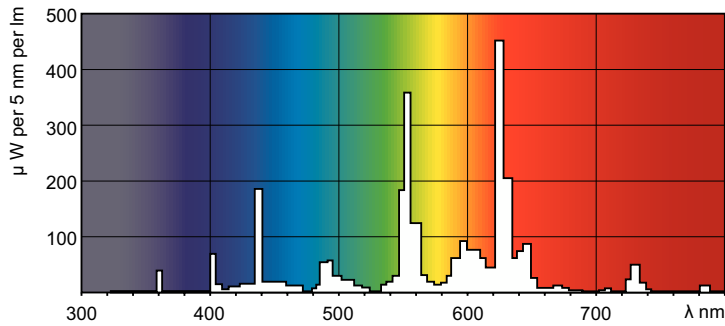

MASTER TL-D Super 80

MASTER TL-D Super 80 58W/830 1SL/25

The MASTER TL-D Super 80 lamp offers more lumens per watt and better color rendering than TL-D standard colors. Furthermore, it has a lower mercury content. The lamp can be operated in existing TL-D luminaires.

Product data

General Information		Controls and Dimming	
Cap-Base	G13 [Medium Bi-Pin Fluorescent]	Dimmable	Yes
Life to 50% Failures (Nom)	15,000 hour(s)		
Light Technical		Mechanical and Housing	
Color Code	830 [CCT of 3000K]	Bulb Shape	T8
Luminous Flux	5,240 lm		
Color Designation	Warm White (WW)	Approval and Application	
Correlated Color Temperature (Nom)	3000 K	Mercury (Hg) Content (Nom)	1.7 mg
Luminous Efficacy (rated) (Nom)	90 lm/W	Energy Consumption kWh/1000 h	68 kWh
Color rendering index (CRI)	>80		
Operating and Electrical		Product Data	
Power Consumption	58.5 W	Order product name	MASTER TL-D Super 80 58W/830 1SL/25
Lamp Current (Nom)	0.670 A	Full product name	MASTER TL-D Super 80 58W/830 1SL/25
		Full product code	871829124133100
		Order code	927922083055
		Material Nr. (12NC)	927922083055
		Numerator - Quantity Per Pack	1

Photometric data

Spectral Power Distribution Colour - MASTER TL-D Super 80 58W/830 1SL/25

Lifetime

Life Expectancy Diagram - MASTER TL-D Super 80 58W/830 1SL/25

Life Expectancy Diagram - MASTER TL-D Super 80 58W/830 1SL/25