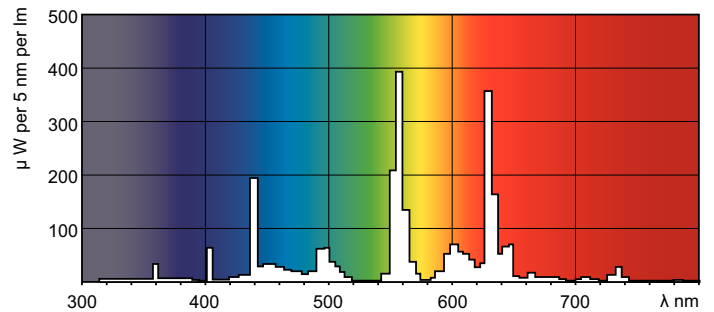

Lightcolor /840