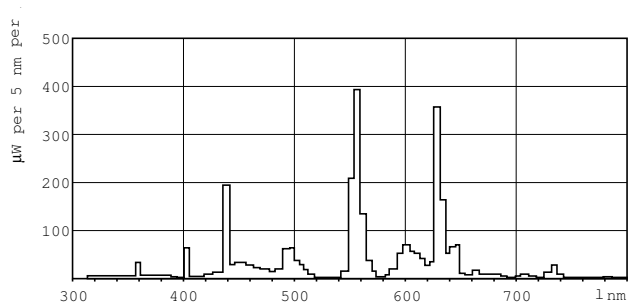

TL-D consumer products

Product Data

Full product code	871150062271625
Order product name	TL-D 58W/840 1PP/10
EAN/UPC - Product	8711500622716
Order code	927922084022
Numerator - Quantity Per Pack	1

Numerator - Packs per outer box	10
Material Nr. (12NC)	927922084022
Net Weight (Piece)	167.000 g
ILCOS Code	FD-58/40/1B-E-G13

Warnings and Safety

- A lamp breaking is extremely unlikely to have any impact on your health. If a lamp breaks, ventilate the room for 30 minutes and remove the parts, preferably with gloves. Put them in a sealed plastic bag and take it to your local waste facilities for recycling. Do not use a vacuum cleaner.

Dimensional drawing

Product	D (max)	A (max)	B (max)	B (min)	C (max)
TL-D 58W/840 1PP/10	28 mm	1500.0 mm	1507.1 mm	1504.7 mm	1514.2 mm

TL-D 58W/840

Photometric data

Lightcolor /840