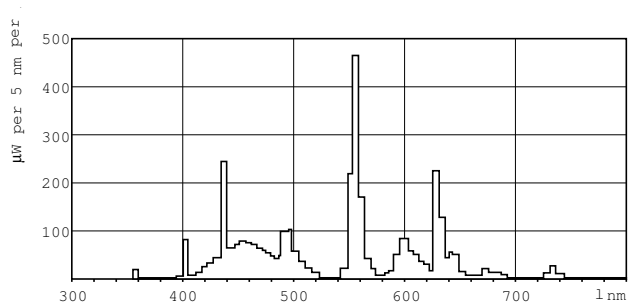

MASTER TL-D Super 80

MASTER TL-D Super 80 58W/865 1SL/25

Low-pressure mercury discharge lamps with a tubular 26 mm envelope

Product data

General Information	
Cap base	G13 [Medium Bi-Pin Fluorescent]
Life to 10% failures (nom.)	12000 h
Life to 50% failures (nom.)	15000 h
Life to 50% failures preheat (nom.)	20000 h
LSF 2000 h Rated	99 %
LSF 4000 h Rated	99 %
LSF 6000 h Rated	99 %
LSF 8000 h Rated	99 %
LSF 12000 h Rated	89 %
LSF 16000 h Rated	33 %
LSF 20000 h Rated	2 %

Material no. (12NC)	927922086544
Net weight (piece)	167.000 g
ILCOS Code	FD-58/65/1B-E-G13

Warnings and Safety

- A lamp breaking is extremely unlikely to have any impact on your health. If a lamp breaks, ventilate the room for 30 minutes and remove the parts, preferably with gloves. Put them in a sealed plastic bag and take it to your local waste facilities for recycling. Do not use a vacuum cleaner.

Dimensional drawing

Product	D (max)	A (max)	B (max)	B (min)	C (max)
MASTER TL-D Super 80 58W/865 1SL/25	28 mm	1500.0 mm	1507.1 mm	1504.7 mm	1514.2 mm

TL-D 58W/865

Photometric data

Lightcolour /865

Lightcolour /865