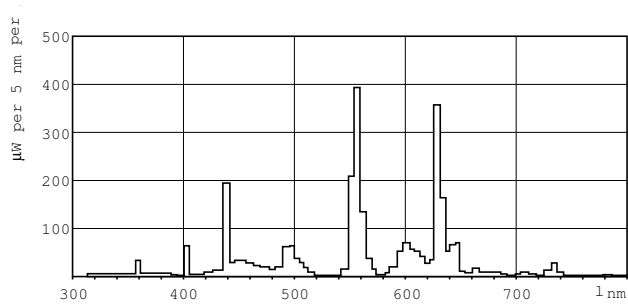

MASTER TL-D Super 80

MASTER TL-D Super 80 15W/840 1SL/25

Low-pressure mercury discharge lamps with a tubular 26 mm envelope

Product data

General Information		Depreciation 5000 hrs	
Cap-Base	G13 [Medium Bi-Pin Fluorescent]	LLMF 8000 h Rated	94 %
Life To 10% Failures (Nom)	12000 h	LLMF 12000 h Rated	93 %
Life to 50% Failures (Nom)	15000 h	LLMF 16000 h Rated	92 %
Life to 50% Failures Preheat (Nom)	20000 h	LLMF 20000 h Rated	91 %
LSF 2000 h Rated	99 %		90 %
LSF 4000 h Rated	99 %	Operating and Electrical	
LSF 6000 h Rated	99 %	Power (Rated) (Nom)	15.0 W
LSF 8000 h Rated	99 %	Lamp Current (Nom)	0.335 A
LSF 12000 h Rated	89 %	Temperature	
LSF 16000 h Rated	33 %	Design Temperature (Nom)	25 °C
LSF 20000 h Rated	2 %	Controls and Dimming	
Light Technical		Dimmable	Yes
Colour Code	840 [CCT of 4000K]	Approval and Application	
Luminous Flux (Nom)	1000 lm	Energy Efficiency Label	B
Luminous Flux (Rated) (Nom)	1000 lm	Mercury (Hg) Content (Nom)	2.0 mg
Colour Designation	Cool White (CW)	Energy Consumption kWh/1000 h	19 kWh
Colour Temperature, horizontal (Nom)	4000 K	Product Data	
Luminous Efficacy (rated) (Nom)	67 lm/W	Full product code	871150070280740
Colour Rendering Index horiz (Nom)	>80		
Depreciation 2000 hrs	96 %		
LLMF 4000 h Rated	95 %		

MASTER TL-D Super 80

Order product name	MASTER TL-D Super 80 15W/840 SLV/25
EAN/UPC - Product	8711500702807
Order code	70280740
Numerator - Quantity Per Pack	1
Numerator - Packs per outer box	25

Material Nr. (12NC)	927922284014
Net Weight (Piece)	56.570 g
ILCOS Code	FD-15/40/1B-E-G13

Dimensional drawing

Product	D (max)	A (max)	B (max)	B (min)	C (max)
MASTER TL-D Super 80 15W/840 SLV/25	28 mm	437.4 mm	444.5 mm	442.1 mm	451.6 mm

TL-D 15W/840

Photometric data

Lightcolour /840

Lightcolour /840