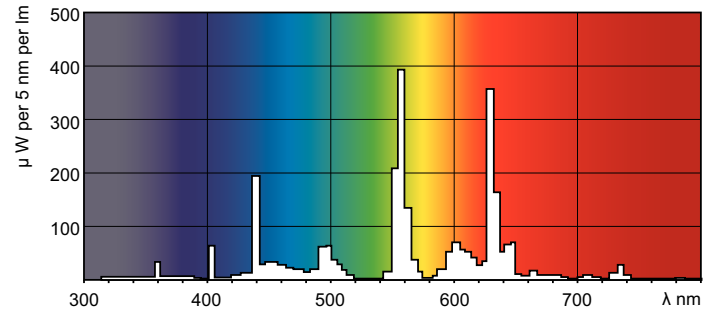

MASTER TL-D Super 80

MASTER TL-D Super 80 15W/840 1SL/25

Low-pressure mercury discharge lamps with a tubular 26 mm envelope

Product data

General Information		Depreciation 5000 hrs	
Cap-Base	G13 [Medium Bi-Pin Fluorescent]	LLMF 8000 h Rated	94 %
Life To 10% Failures (Nom)	12000 h	LLMF 12000 h Rated	93 %
Life to 50% Failures (Nom)	15000 h	LLMF 16000 h Rated	92 %
Life to 50% Failures Preheat (Nom)	20000 h	LLMF 20000 h Rated	91 %
LSF 2000 h Rated	99 %		90 %
LSF 4000 h Rated	99 %	Operating and Electrical	
LSF 6000 h Rated	99 %	Power (Rated) (Nom)	15.0 W
LSF 8000 h Rated	99 %	Lamp Current (Nom)	0.335 A
LSF 12000 h Rated	89 %	Temperature	
LSF 16000 h Rated	33 %	Design Temperature (Nom)	25 °C
LSF 20000 h Rated	2 %	Controls and Dimming	
Light Technical		Dimmable	Yes
Colour Code	840 [CCT of 4000K]	Approval and Application	
Luminous Flux (Nom)	1000 lm	Energy Efficiency Label	B
Luminous Flux (Rated) (Nom)	1000 lm	Mercury (Hg) Content (Nom)	2.0 mg
Colour Designation	Cool White (CW)	Energy Consumption kWh/1000 h	19 kWh
Colour Temperature, horizontal (Nom)	4000 K	Product Data	
Luminous Efficacy (rated) (Nom)	67 lm/W	Full product code	871150070280740
Colour Rendering Index horiz (Nom)	>80		
Depreciation 2000 hrs	96 %		
LLMF 4000 h Rated	95 %		

Dimensional drawing

Product	D (max)	A (max)	B (max)	B (min)	C (max)
MASTER TL-D Super 80 15W/840 SLV/25	28 mm	437.4 mm	444.5 mm	442.1 mm	451.6 mm

TL-D 15W/840

Photometric data

Lightcolour /840

Lightcolour /840

MASTER TL-D Super 80

Lifetime

MASTER TL-D Super 80 Life Expectancy 3 h cycle

MASTER TL-D Super 80 Life Expectancy 12 h cycle

MASTER TL-D Super 80 Lumen Maintenance 3 h + 12 h cycle