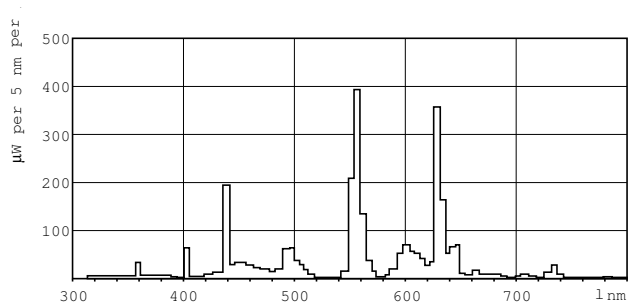

TL-D consumer products

TL-D 15W/840 1PP/10

The lamp can be operated in existing TL-D luminaire and is available in a wide range of wattages and colors.

Product data

General Information	
Cap-Base	G13 [Medium Bi-Pin Fluorescent]
Life To 10% Failures (Nom)	12000 h
Life to 50% Failures (Nom)	15000 h
Life to 50% Failures Preheat (Nom)	20000 h
LSF 2000 h Rated	99 %
LSF 4000 h Rated	99 %
LSF 6000 h Rated	99 %
LSF 8000 h Rated	99 %
LSF 12000 h Rated	89 %
LSF 16000 h Rated	33 %
LSF 20000 h Rated	2 %
Light Technical	
Color Code	840 [CCT of 4000K]
Luminous Flux (Nom)	1000 lm
Luminous Flux (Rated) (Nom)	1000 lm
Color Designation	Cool White (CW)
Correlated Color Temperature (Nom)	4000 K
Luminous Efficacy (rated) (Nom)	67 lm/W
Color Rendering Index (Nom)	>80
LLMF 2000 h Rated	96 %

Dimensional drawing

Product	D (max)	A (max)	B (max)	B (min)	C (max)
TL-D 15W/840 1PP/10	28 mm	437.4 mm	444.5 mm	442.1 mm	451.6 mm

TL-D 15W/840

Photometric data

Lightcolor /840

Lightcolor /840

TL-D consumer products