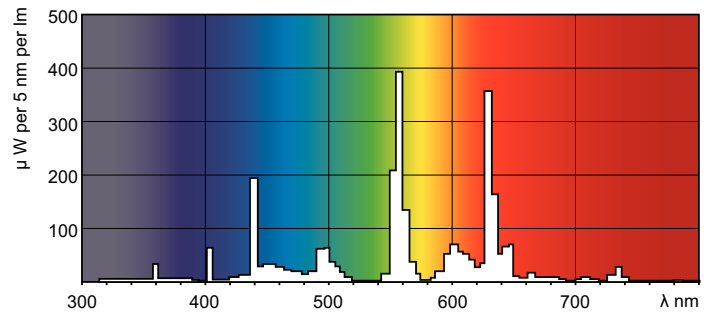

TL-D consumer products

TL-D 15W/840 1PP/10

The lamp can be operated in existing TL-D luminaire and is available in a wide range of wattages and colors.

Product data

General Information	
Cap-Base	G13 [Medium Bi-Pin Fluorescent]
Life To 10% Failures (Nom)	12000 h
Life to 50% Failures (Nom)	15000 h
Life to 50% Failures Preheat (Nom)	20000 h
LSF 2000 h Rated	99 %
LSF 4000 h Rated	99 %
LSF 6000 h Rated	99 %
LSF 8000 h Rated	99 %
LSF 12000 h Rated	89 %
LSF 16000 h Rated	33 %
LSF 20000 h Rated	2 %
Light Technical	
Color Code	840 [CCT of 4000K]
Luminous Flux (Nom)	1000 lm
Luminous Flux (Rated) (Nom)	1000 lm
Color Designation	Cool White (CW)
Correlated Color Temperature (Nom)	4000 K
Luminous Efficacy (rated) (Nom)	67 lm/W
Color Rendering Index (Nom)	>80
LLMF 2000 h Rated	96 %

Dimensional drawing

Product	D (max)	A (max)	B (max)	B (min)	C (max)
TL-D 15W/840 1PP/10	28 mm	437.4 mm	444.5 mm	442.1 mm	451.6 mm

TL-D 15W/840

Photometric data

Lightcolor /840

Lightcolor /840

TL-D consumer products

Lifetime

MASTER TL-D Super 80 Life Expectancy 3 h cycle

MASTER TL-D Super 80 Life Expectancy 12 h cycle

MASTER TL-D Super 80 Lumen Maintenance 3 h + 12 h cycle