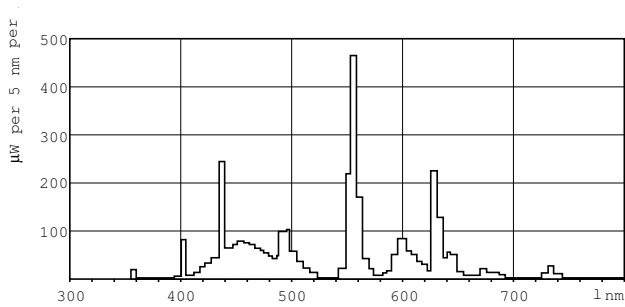

MASTER TL-D Super 80

MASTER TL-D Super 80 15W/865 1SL/25

The MASTER TL-D Super 80 lamp offers more lumens per watt and better color rendering than TL-D standard colors. Furthermore, it has a lower mercury content. The lamp can be operated in existing TL-D luminaires.

Numerator - Quantity Per Pack	1
Numerator - Packs per outer box	25
Material Nr. (12NC)	927922286514
Net Weight (Piece)	56.570 g
ILCOS Code	FD-15/65/1B-E-G13

Warnings and Safety

- A lamp breaking is extremely unlikely to have any impact on your health. If a lamp breaks, ventilate the room for 30 minutes and remove the parts, preferably with gloves. Put them in a sealed plastic bag and take it to your local waste facilities for recycling. Do not use a vacuum cleaner.

Dimensional drawing

Product	D (max)	A (max)	B (max)	B (min)	C (max)
MASTER TL-D Super 80 15W/865 1SL/25	28 mm	437.4 mm	444.5 mm	442.1 mm	451.6 mm

TL-D 15W/865

Photometric data

Lightcolor /865

Lightcolor /865