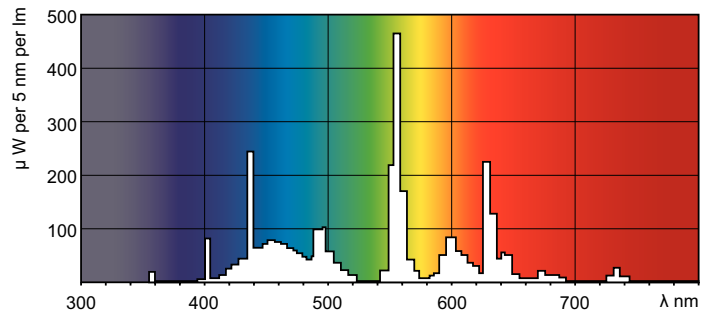

MASTER TL-D Super 80

MASTER TL-D Super 80 15W/865 1SL/25

The MASTER TL-D Super 80 lamp offers more lumens per watt and better color rendering than TL-D standard colors. Furthermore, it has a lower mercury content. The lamp can be operated in existing TL-D luminaires.

Product data

General Information	
Cap-Base	G13 [Medium Bi-Pin Fluorescent]
Life To 10% Failures (Nom)	12000 h
Life to 50% Failures (Nom)	15000 h
Life to 50% Failures Preheat (Nom)	20000 h
LSF 2000 h Rated	99 %
LSF 4000 h Rated	99 %
LSF 6000 h Rated	99 %
LSF 8000 h Rated	99 %
LSF 12000 h Rated	89 %
LSF 16000 h Rated	33 %
LSF 20000 h Rated	2 %
Light Technical	
Color Code	865 [CCT of 6500K]
Luminous Flux (Nom)	930 lm
Luminous Flux (Rated) (Nom)	930 lm
Color Designation	Cool Daylight
Correlated Color Temperature (Nom)	6500 K
Color Rendering Index (Nom)	>80
LLMF 2000 h Rated	96 %

Dimensional drawing

Product	D (max)	A (max)	B (max)	B (min)	C (max)
MASTER TL-D Super 80 15W/865 1SL/25	28 mm	437.4 mm	444.5 mm	442.1 mm	451.6 mm

TL-D 15W/865

Photometric data

Lightcolor /865

Lightcolor /865

MASTER TL-D Super 80

Lifetime

MASTER TL-D Super 80 Life Expectancy 3 h cycle

MASTER TL-D Super 80 Life Expectancy 12 h cycle

MASTER TL-D Super 80 Lumen Maintenance 3 h + 12 h cycle