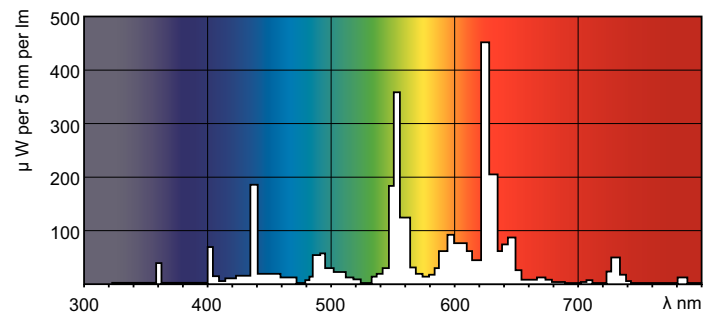

MASTER TL-D Super 80

MASTER TL-D Super 80 23W/830 1SL/25

Low-pressure mercury discharge lamps with a tubular 26 mm envelope

Product data

General Information	
Cap-Base	G13 [Medium Bi-Pin Fluorescent]
Life To 10% Failures (Nom)	12000 h
Life to 50% Failures (Nom)	15000 h
Life to 50% Failures Preheat (Nom)	20000 h
LSF 2000 h Rated	99 %
LSF 4000 h Rated	99 %
LSF 6000 h Rated	99 %
LSF 8000 h Rated	99 %
LSF 12000 h Rated	89 %
LSF 16000 h Rated	33 %
LSF 20000 h Rated	2 %
Light Technical	
Colour Code	830 [CCT of 3000K]
Luminous Flux (Nom)	2050 lm
Luminous Flux (Rated) (Nom)	2050 lm
Colour Designation	Warm White (WW)
Colour Temperature, horizontal (Nom)	3000 K
Luminous Efficacy (rated) (Nom)	89 lm/W
Colour Rendering Index horiz (Nom)	>80
Depreciation 2000 hrs	96 %
LLMF 4000 h Rated	95 %

Temperature	
Design Temperature (Nom)	25 °C

Controls and Dimming	
Dimmable	Yes

Approval and Application	
Energy Efficiency Label	A
Mercury (Hg) Content (Nom)	2.0 mg
Energy Consumption kWh/1000 h	28 kWh

Product Data	
Full product code	871150055863340

Dimensional drawing

Product	D (max)	A (max)	B (max)	B (min)	C (max)
MASTER TL-D Super 80 23W/830 SLV/25	28 mm	970.0 mm	977.1 mm	974.7 mm	984.2 mm

TL-D 23W/830

Photometric data

Lightcolour /830

Lightcolour /830

MASTER TL-D Super 80

Lifetime

MASTER TL-D Super 80 Life Expectancy 3 h cycle

MASTER TL-D Super 80 Life Expectancy 12 h cycle

MASTER TL-D Super 80 Lumen Maintenance 3 h + 12 h cycle