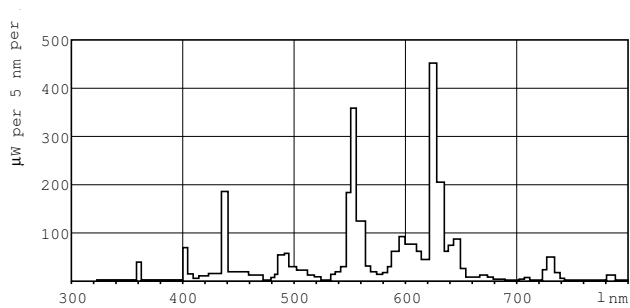

MASTER TL-D Super 80

MASTER TL-D Super 80 23W/830 1SL/25

Low-pressure mercury discharge lamps with a tubular 26 mm envelope

Product data

General Information	
Cap-Base	G13 [Medium Bi-Pin Fluorescent]
Life To 10% Failures (Nom)	12000 h
Life to 50% Failures (Nom)	15000 h
Life to 50% Failures Preheat (Nom)	20000 h
LSF 2000 h Rated	99 %
LSF 4000 h Rated	99 %
LSF 6000 h Rated	99 %
LSF 8000 h Rated	99 %
LSF 12000 h Rated	89 %
LSF 16000 h Rated	33 %
LSF 20000 h Rated	2 %
Light Technical	
Colour Code	830 [CCT of 3000K]
Luminous Flux (Nom)	2050 lm
Luminous Flux (Rated) (Nom)	2050 lm
Colour Designation	Warm White (WW)
Colour Temperature, horizontal (Nom)	3000 K
Luminous Efficacy (rated) (Nom)	89 lm/W
Colour Rendering Index horiz (Nom)	>80
Depreciation 2000 hrs	96 %
LLMF 4000 h Rated	95 %

Dimensional drawing

Product	D (max)	A (max)	B (max)	B (min)	C (max)
MASTER TL-D Super 80 23W/830 SLV/25	28 mm	970.0 mm	977.1 mm	974.7 mm	984.2 mm

TL-D 23W/830

Photometric data

Lightcolour /830

Lightcolour /830