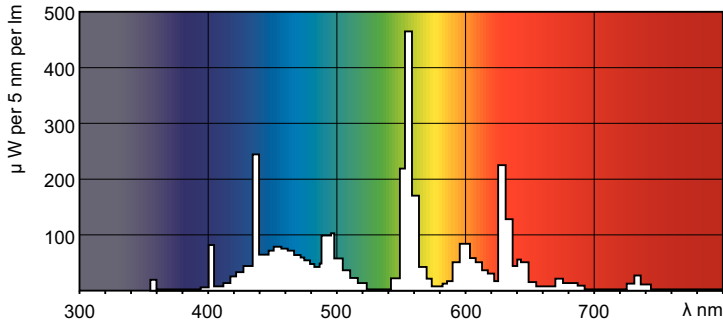

## MASTER TL-D Super 80 1m 36W/865 1SL/25

The MASTER TL-D Super 80 lamp offers more lumens per watt and better color rendering than TL-D standard colors. Furthermore, it has a lower mercury content. The lamp can be operated in existing TL-D luminaires.

### Product data

General Information		Lamp Current (Nom)	
Cap-Base	G13 [Medium Bi-Pin Fluorescent]	0.560 A	
Flux measurement reference	Sphere	Controls and Dimming	
Life to 50% Failures (Nom)	15,000 hour(s)	Dimmable	Yes
Light Technical		Mechanical and Housing	
Color Code	865 [CCT of 6500K]	Bulb Shape	T8
Luminous Flux	2,950 lm	Approval and Application	
Color Designation	Cool Daylight	Energy Efficiency Class	G
Chromaticity Coordinate X (Nom)	0.313	Mercury (Hg) Content (Nom)	1.7 mg
Chromaticity Coordinate Y (Nom)	0.337	Energy Consumption kWh/1000 h	37 kWh
Correlated Color Temperature (Nom)	6500 K	EPREL Registration Number	423419
Luminous Efficacy (rated) (Nom)	82 lm/W	Product Data	
Color rendering index (CRI)	80	Order product name	MASTER TL-D Super 80 1m 36W/865 1SL/25
Operating and Electrical		Full product name	MASTER TL-D Super 80 1m 36W/865 1SL/25
Power Consumption	36.6 W		

## Dimensional drawing

Product	D (max)	A (max)	B (max)	B (min)	C (max)
MASTER TL-D Super 80 1m 36W/865 1SL/25	28 mm	970.0 mm	977.1 mm	974.7 mm	984.2 mm

## Photometric data

Spectral Power Distribution Colour - MASTER TL-D Super 80 1m 36W/865 1SL/25