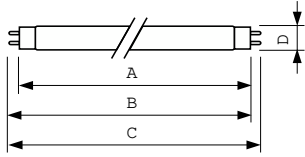

### Product data

General Information		Lamp Current (Nom)	
Cap-Base	G13 [Medium Bi-Pin Fluorescent]	0.560 A	
Flux measurement reference	Sphere	Controls and Dimming	
Life to 50% Failures (Nom)	15,000 hour(s)	Dimmable	Yes
Light Technical		Mechanical and Housing	
Color Code	865 [CCT of 6500K]	Bulb Shape	T8
Luminous Flux	2,950 lm	Approval and Application	
Color Designation	Cool Daylight	Energy Efficiency Class	G
Chromaticity Coordinate X (Nom)	0.313	Mercury (Hg) Content (Nom)	1.7 mg
Chromaticity Coordinate Y (Nom)	0.337	Energy Consumption kWh/1000 h	37 kWh
Correlated Color Temperature (Nom)	6500 K	EPREL Registration Number	423419
Luminous Efficacy (rated) (Nom)	82 lm/W	Product Data	
Color rendering index (CRI)	80	Order product name	MASTER TL-D Super 80 1m 36W/865 1SL/25
Operating and Electrical		Full product name	MASTER TL-D Super 80 1m 36W/865 1SL/25
Power Consumption	36.6 W		

## Dimensional drawing

Product	D (max)	A (max)	B (max)	B (min)	C (max)
MASTER TL-D Super 80 1m 36W/865 1SL/25	28 mm	970.0 mm	977.1 mm	974.7 mm	984.2 mm