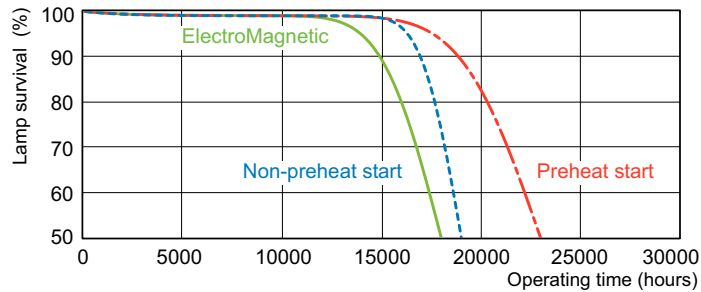

Life Expectancy Diagram - MASTER TL-D Super 80 1m 36W/865 1SL/25