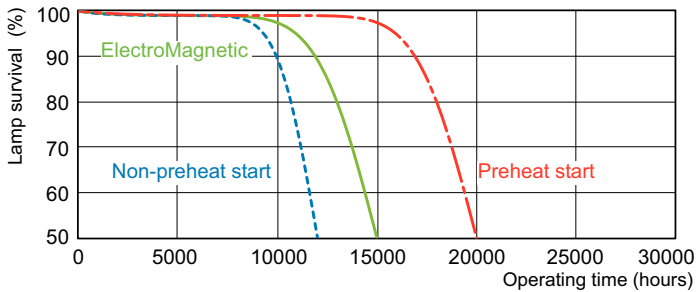

Lifetime

Life Expectancy Diagram - MASTER TL-D Super 80 1m 36W/865 1SL/25