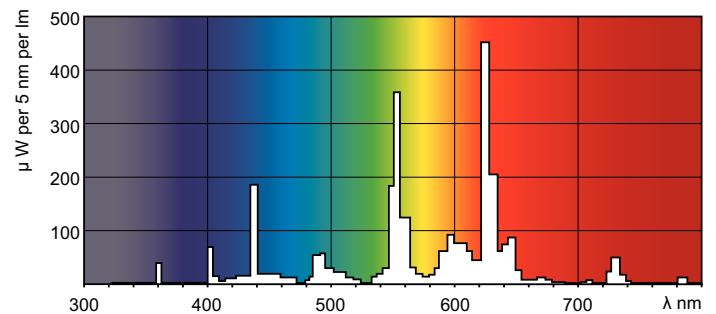

Lightcolour /830