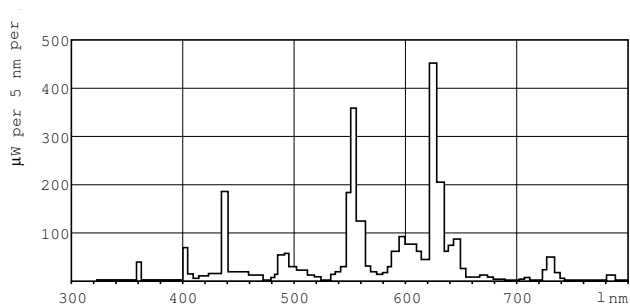

MASTER TL-D Super 80

Order product name	MASTER TL-D Super 80 38W/830 SLV/25
EAN/UPC - Product	8711500558800
Order code	55880040
Numerator - Quantity Per Pack	1
Numerator - Packs per outer box	25

Material Nr. (12NC)	927923583014
Net Weight (Piece)	133.000 g
ILCOS Code	FD-38/30/1B-E-G13

Warnings and Safety

- A lamp breaking is extremely unlikely to have any impact on your health. If a lamp breaks, ventilate the room for 30 minutes and remove the parts, preferably with gloves. Put them in a sealed plastic bag and take it to your local waste facilities for recycling. Do not use a vacuum cleaner.

Dimensional drawing

Product	D (max)	A (max)	B (max)	B (min)	C (max)
MASTER TL-D Super 80 38W/830 SLV/25	28 mm	1047.0 mm	1054.1 mm	1051.7 mm	1061.2 mm

TL-D 38W/830

Photometric data

Lightcolour /830