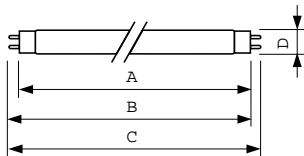

## Dimensional drawing

Product	D (max)	A (max)	B (max)	B (min)	C (max)
MASTER TL-D Super 80 38W/830 SLV/25	28 mm	1047.0 mm	1054.1 mm	1051.7 mm	1061.2 mm