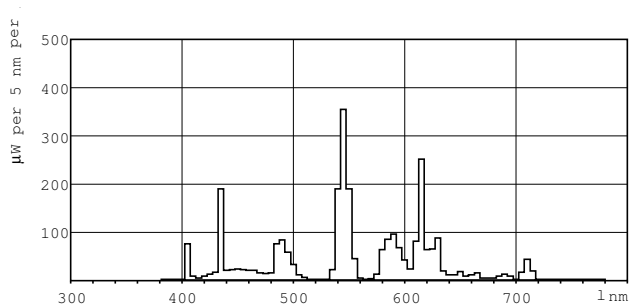

MASTER TL-D Super 80

MASTER TL-D Super 80 70W/835 1SL/25

Low-pressure mercury discharge lamps with a tubular 26 mm envelope

Product data

General Information	
Cap base	G13 [Medium Bi-Pin Fluorescent]
Life to 10% failures (nom.)	12000 h
Life to 50% failures (nom.)	15000 h
Life to 50% failures preheat (nom.)	20000 h
LSF 2000 h Rated	99 %
LSF 4000 h Rated	99 %
LSF 6000 h Rated	99 %
LSF 8000 h Rated	99 %
LSF 12000 h Rated	89 %
LSF 16000 h Rated	33 %
LSF 20000 h Rated	2 %

Light Technical	
Colour code	835 [CCT of 3,500 K]
Luminous flux (nom.)	6200 lm
Luminous flux (rated) (nom.)	6200 lm
Colour designation	White (WH)
Correlated colour temperature (nom.)	3500 K
Luminous efficacy (rated) (nom.)	89 lm/W
Color rendering index (nom.)	>80
LLMF 2000 h Rated	96 %
LLMF 4000 h Rated	95 %

Material no. (12NC)	927923883514
Net weight (piece)	199.900 g
ILCOS Code	FD-70/35/1B-E-G13

Warnings and Safety

- A lamp breaking is extremely unlikely to have any impact on your health. If a lamp breaks, ventilate the room for 30 minutes and remove the parts, preferably with gloves. Put them in a sealed plastic bag and take it to your local waste facilities for recycling. Do not use a vacuum cleaner.

Dimensional drawing

Product	D (max)	A (max)	B (max)	B (min)	C (max)
MASTER TL-D Super 80 70W/835 SLV/25	28 mm	1763.8 mm	1770.9 mm	1768.5 mm	1778 mm

TL-D 70W/835

Photometric data

Lightcolour /835

Lightcolour /835