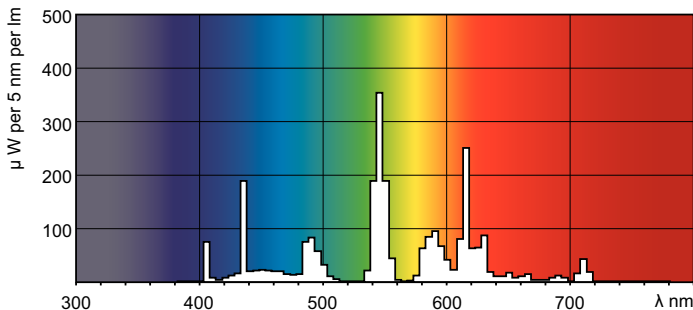

MASTER TL-D Super 80

MASTER TL-D Super 80 70W/835 1SL/25

Low-pressure mercury discharge lamps with a tubular 26 mm envelope

Product data

General Information	
Cap base	G13 [Medium Bi-Pin Fluorescent]
Life to 10% failures (nom.)	12000 h
Life to 50% failures (nom.)	15000 h
Life to 50% failures preheat (nom.)	20000 h
LSF 2000 h Rated	99 %
LSF 4000 h Rated	99 %
LSF 6000 h Rated	99 %
LSF 8000 h Rated	99 %
LSF 12000 h Rated	89 %
LSF 16000 h Rated	33 %
LSF 20000 h Rated	2 %

Light Technical	
Colour code	835 [CCT of 3,500 K]
Luminous flux (nom.)	6200 lm
Luminous flux (rated) (nom.)	6200 lm
Colour designation	White (WH)
Correlated colour temperature (nom.)	3500 K
Luminous efficacy (rated) (nom.)	89 lm/W
Color rendering index (nom.)	>80
LLMF 2000 h Rated	96 %
LLMF 4000 h Rated	95 %

Dimensional drawing

Product	D (max)	A (max)	B (max)	B (min)	C (max)
MASTER TL-D Super 80 70W/835 SLV/25	28 mm	1763.8 mm	1770.9 mm	1768.5 mm	1778 mm

TL-D 70W/835

Photometric data

Lightcolour /835

Lightcolour /835