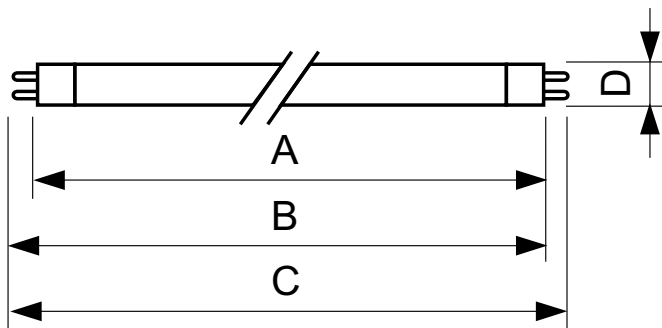

Warnings and Safety

- 20,000 hours lifetime (50% survival point, 3 hour cycle) with preheat ballast which is ENEC compliant. Lifetime performance may differ on non-ENEC compliant ballasts.

Product data

General Information		Color rendering index (max.)	
Cap base	G5 [G5]	Color rendering index (max.)	85
Life to 50% failures preheat (nom.)	20000 h	Colour-rendering index (min.)	80
LSF preheat 2,000 hours rated	98 %	Colour rendering index (nom.)	82
LSF preheat 4,000 hours rated	97 %	LLMF 2000 h Rated	94 %
LSF preheat 6,000 hours rated	95 %	LLMF 4000 h Rated	92 %
LSF preheat 8,000 hours rated	93 %	LLMF 6000 h Rated	91 %
LSF preheat 16,000 hours rated	70 %	LLMF 8000 h Rated	90 %
LSF preheat 20,000 hours rated	50 %	LLMF 12000 h Rated	88 %
		LLMF 16000 h Rated	87 %
		LLMF 20000 h Rated	86 %
Light Technical		Operating and Electrical	
Colour Code	830 [CCT of 3,000 K]	Power (Rated) (Nom)	14.3 W
Luminous flux (nom.)	1350 lm	Lamp current (nom.)	0.170 A
Luminous flux (rated) (nom.)	1260 lm		
Colour designation	Warm White (WW)	Temperature	
Luminous Efficacy (@ Max Lumen, Rated) (Nom)	96 lm/W	Design temperature (nom.)	30 °C
Correlated Colour Temperature (Nom)	3000 K		
Luminous efficacy (rated) (nom.)	88 lm/W		

TL5 Essential HE Super 80

Controls and Dimming	
Dimmable	No
Mechanical and Housing	
Bulb shape	T5 [16 mm (T5)]
Approval and Application	
Mercury (Hg) content (nom.)	2.0 mg
Product Data	
Full product code	871150057031455

Order product name	TL5 Essential 14W/830 1SL/40
EAN/UPC – product	8711500570314
Order code	57031455
SAP numerator – quantity per pack	1
Numerator – packs per outer box	40
SAP material	927925983058
SAP net weight (piece)	47.500 g

Dimensional drawing

Product	D (max)	A (max)	B (max)	B (min)	C (max)
TL5 Essential 14W/830 1SL/40	17.0 mm	549.0 mm	556.1 mm	553.7 mm	563.2 mm

TL5 ESS 14W/830

Photometric data

Lightcolour /830

TL5 Essential HE Super 80