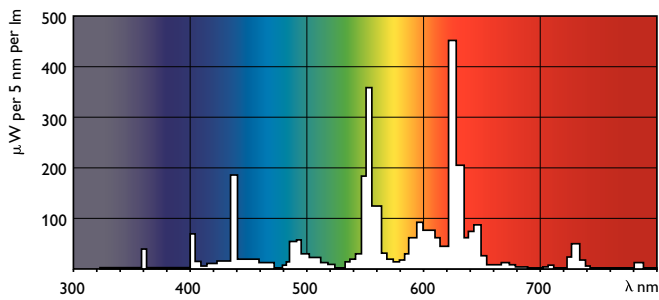

Warnings and Safety

- 20,000 hours lifetime (50% survival point, 3 hour cycle) with preheat ballast which is ENEC compliant. Lifetime performance may differ on non-ENEC compliant ballasts.

Product data

General Information		Color rendering index (max.)	
Cap base	G5 [G5]	Color rendering index (max.)	85
Life to 50% failures preheat (nom.)	20000 h	Colour-rendering index (min.)	80
LSF preheat 2,000 hours rated	98 %	Colour rendering index (nom.)	82
LSF preheat 4,000 hours rated	97 %	LLMF 2000 h Rated	94 %
LSF preheat 6,000 hours rated	95 %	LLMF 4000 h Rated	92 %
LSF preheat 8,000 hours rated	93 %	LLMF 6000 h Rated	91 %
LSF preheat 16,000 hours rated	70 %	LLMF 8000 h Rated	90 %
LSF preheat 20,000 hours rated	50 %	LLMF 12000 h Rated	88 %
		LLMF 16000 h Rated	87 %
		LLMF 20000 h Rated	86 %
Light Technical		Operating and Electrical	
Colour Code	830 [CCT of 3,000 K]	Power (Rated) (Nom)	14.3 W
Luminous flux (nom.)	1350 lm	Lamp current (nom.)	0.170 A
Luminous flux (rated) (nom.)	1260 lm		
Colour designation	Warm White (WW)	Temperature	
Luminous Efficacy (@ Max Lumen, Rated) (Nom)	96 lm/W	Design temperature (nom.)	30 °C
Correlated Colour Temperature (Nom)	3000 K		
Luminous efficacy (rated) (nom.)	88 lm/W		

Dimensional drawing

Product	D (max)	A (max)	B (max)	B (min)	C (max)
TL5 Essential 14W/830 1SL/40	17.0 mm	549.0 mm	556.1 mm	553.7 mm	563.2 mm

TL5 ESS 14W/830

Photometric data

Lightcolour /830

TL5 Essential HE Super 80