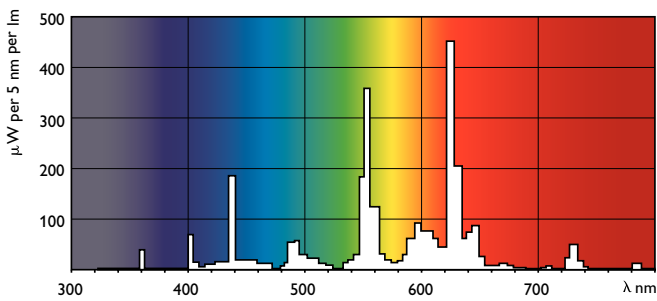

Product data

General Information		LLMF 2000 h Rated	
Cap base	G5 [G5]	LLMF 4000 h Rated	94 %
Life to 50% failures preheat (nom.)	20000 h	LLMF 6000 h Rated	92 %
LSF Preheat 2000 h Rated	98 %	LLMF 8000 h Rated	91 %
LSF Preheat 4000 h Rated	97 %	LLMF 12000 h Rated	90 %
LSF Preheat 6000 h Rated	95 %	LLMF 16000 h Rated	88 %
LSF Preheat 8000 h Rated	93 %	LLMF 20000 h Rated	87 %
LSF Preheat 16000 h Rated	70 %		86 %
LSF Preheat 20000 h Rated	50 %		
Light Technical		Operating and Electrical	
Colour Code	830 [CCT of 3000K]	Technical Lamp Power (Nom)	14.3 W
Lamp Luminous Flux 25°C EL (Nom)	1350 lm	Lamp current (nom.)	0.170 A
Lamp Luminous Flux (Nom)	1260 lm		
Colour Designation	Warm white (WW)	Temperature	
Luminous efficacy (@ max. lumen, rated) (nom.)	96 lm/W	Design temperature (nom.)	30 °C
Colour Temperature, horizontal (Nom)	3000 K		
Lamp Luminous Efficacy EM (Nom)	88 lm/W	Controls and Dimming	
Colour Rendering Index,horiz (Max)	85	Dimmable	no
Colour Rendering Index,horiz (Min)	80		
Colour Rendering Index,horiz (Nom)	82	Approval and Application	
		Energy efficiency label (EEL)	A

Numerator – quantity per pack	1
Numerator – packs per outer box	40
Material no. (12NC)	927925983058
Net weight (piece)	47.500 g

Warnings and Safety

- 20,000 hours lifetime (50% survival point, 3 hour cycle) with preheat ballast which is ENEC compliant. Lifetime performance may differ on non-ENEC compliant ballasts.

Dimensional drawing

Product	D (max)	A (max)	B (max)	B (min)	C (max)
TL5 Essential 14W/830 1SL/40	17.0 mm	549.0 mm	556.1 mm	553.7 mm	563.2 mm

Photometric data

TL5 Essential HE Super 80