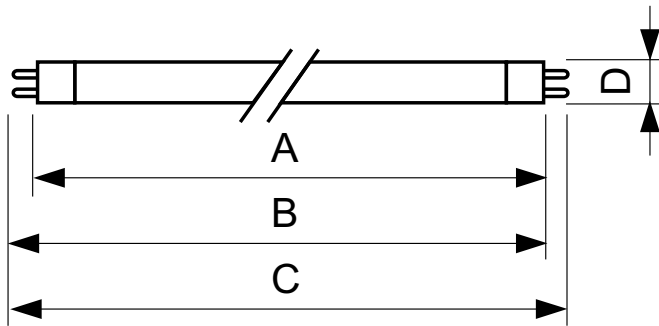

Product data

General Information		LLMF 2000 h Rated	
Cap base	G5 [G5]	LLMF 4000 h Rated	94 %
Life to 50% failures preheat (nom.)	20000 h	LLMF 6000 h Rated	92 %
LSF Preheat 2000 h Rated	98 %	LLMF 8000 h Rated	91 %
LSF Preheat 4000 h Rated	97 %	LLMF 12000 h Rated	90 %
LSF Preheat 6000 h Rated	95 %	LLMF 16000 h Rated	88 %
LSF Preheat 8000 h Rated	93 %	LLMF 20000 h Rated	87 %
LSF Preheat 16000 h Rated	70 %		86 %
LSF Preheat 20000 h Rated	50 %		
Light Technical		Operating and Electrical	
Colour Code	830 [CCT of 3000K]	Technical Lamp Power (Nom)	14.3 W
Lamp Luminous Flux 25°C EL (Nom)	1350 lm	Lamp current (nom.)	0.170 A
Lamp Luminous Flux (Nom)	1260 lm		
Colour Designation	Warm white (WW)	Temperature	
Luminous efficacy (@ max. lumen, rated) (nom.)	96 lm/W	Design temperature (nom.)	30 °C
Colour Temperature, horizontal (Nom)	3000 K		
Lamp Luminous Efficacy EM (Nom)	88 lm/W	Controls and Dimming	
Colour Rendering Index,horiz (Max)	85	Dimmable	no
Colour Rendering Index,horiz (Min)	80		
Colour Rendering Index,horiz (Nom)	82	Approval and Application	
		Energy efficiency label (EEL)	A

TL5 Essential HE Super 80

Mercury (Hg) content (nom.)	2.0 mg
Product Data	
Full product code	871150057031455
Order product name	TL5 Essential 14W/830 1SL/40
EAN/UPC – product	8711500570314
Order code	927925983058

Numerator – quantity per pack	1
Numerator – packs per outer box	40
Material no. (12NC)	927925983058
Net weight (piece)	47.500 g

Warnings and Safety

- 20,000 hours lifetime (50% survival point, 3 hour cycle) with preheat ballast which is ENEC compliant. Lifetime performance may differ on non-ENEC compliant ballasts.

Dimensional drawing

Product	D (max)	A (max)	B (max)	B (min)	C (max)
TL5 Essential 14W/830 1SL/40	17.0 mm	549.0 mm	556.1 mm	553.7 mm	563.2 mm

Photometric data

TL5 Essential HE Super 80