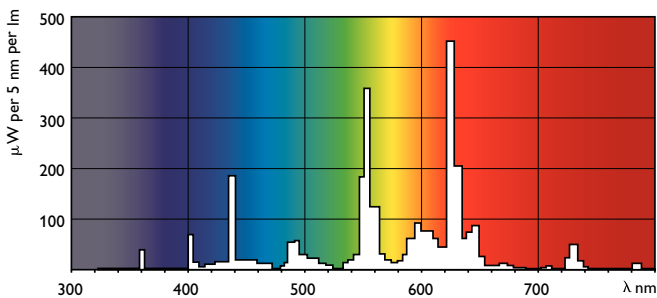

Product data

General Information	
Cap-Base	G5 [G5]
Life to 50% Failures Preheat (Nom)	20000 h
LSF Preheat 2000 h Rated	98 %
LSF Preheat 4000 h Rated	97 %
LSF Preheat 6000 h Rated	95 %
LSF Preheat 8000 h Rated	93 %
LSF Preheat 16000 h Rated	70 %
LSF Preheat 20000 h Rated	50 %
Light Technical	
Color Code	830 [CCT of 3000K]
Luminous Flux (Nom)	1350 lm
Luminous Flux (Rated) (Nom)	1260 lm
Color Designation	Warm White (WW)
Luminous Efficacy (@ Max Lumen, Rated) (Nom)	96 lm/W
Correlated Color Temperature (Nom)	3000 K
Luminous Efficacy (rated) (Nom)	88 lm/W
Color Rendering Index (Max)	85
Color Rendering Index (Min)	80
Color Rendering Index (Nom)	82

Numerator - Quantity Per Pack	1
Numerator - Packs per outer box	40
Material Nr. (12NC)	927925983058
Net Weight (Piece)	47.500 g

Warnings and Safety

- 20,000 hours lifetime (50% survival point, 3 hour cycle) with preheat ballast which is ENEC compliant. Lifetime performance may differ on non-ENEC compliant ballasts.

Dimensional drawing

TL5 ESS 14W/830

Product	D (max)	A (max)	B (max)	B (min)	C (max)
TL5 Essential 14W/830 1SL/40	17.0 mm	549.0 mm	556.1 mm	553.7 mm	563.2 mm

Photometric data

Lightcolor /830

TL5 Essential HE Super 80