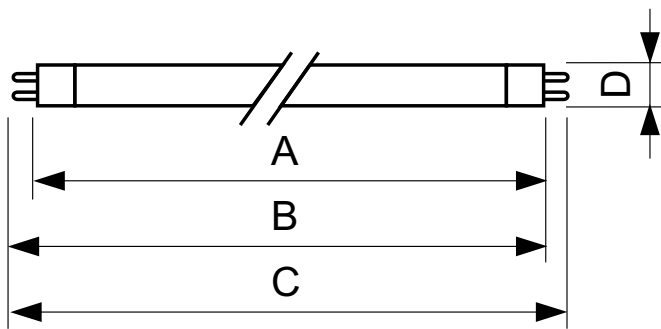

Temperature	
Design Temperature (Nom)	30 °C

Controls and Dimming	
Dimmable	No

Approval and Application	
Energy Efficiency Label (EEL)	A

TL5 Essential HE Super 80

Mercury (Hg) Content (Nom)	2.0 mg
Product Data	
Full product code	871150057031455
Order product name	TL5 Essential 14W/830 1SL/40
EAN/UPC - Product	8711500570314
Order code	927925983058

Dimensional drawing

TL5 ESS 14W/830

Product	D (max)	A (max)	B (max)	B (min)	C (max)
TL5 Essential 14W/830 1SL/40	17.0 mm	549.0 mm	556.1 mm	553.7 mm	563.2 mm

Photometric data

Lightcolor /830

TL5 Essential HE Super 80