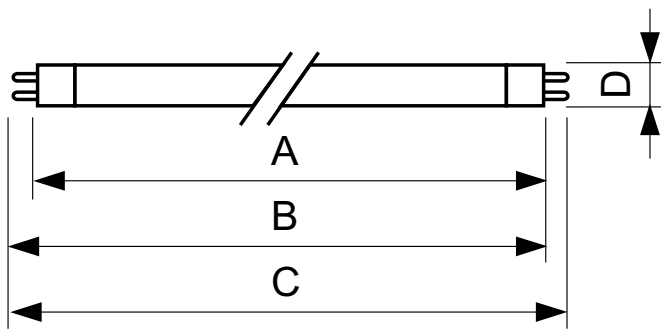

Product data

General Information		LLMF 2000 h Rated		94 %	
Cap-Base	G5 [G5]	LLMF 4000 h Rated	92 %		
Life to 50% Failures Preheat (Nom)	20000 h	LLMF 6000 h Rated	91 %		
LSF Preheat 2000 h Rated	98 %	LLMF 8000 h Rated	90 %		
LSF Preheat 4000 h Rated	97 %	LLMF 12000 h Rated	88 %		
LSF Preheat 6000 h Rated	95 %	LLMF 16000 h Rated	87 %		
LSF Preheat 8000 h Rated	93 %	LLMF 20000 h Rated	86 %		
LSF Preheat 16000 h Rated	70 %				
LSF Preheat 20000 h Rated	50 %				
Light Technical		Operating and Electrical			
Color Code	830 [CCT of 3000K]	Power (Rated) (Nom)	14.3 W		
Luminous Flux (Nom)	1350 lm	Lamp Current (Nom)	0.170 A		
Luminous Flux (Rated) (Nom)	1260 lm				
Color Designation	Warm White (WW)	Temperature			
Luminous Efficacy (@ Max Lumen, Rated) (Nom)	96 lm/W	Design Temperature (Nom)	30 °C		
Correlated Color Temperature (Nom)	3000 K				
Luminous Efficacy (rated) (Nom)	88 lm/W	Controls and Dimming			
Color Rendering Index (Max)	85	Dimmable	No		
Color Rendering Index (Min)	80				
Color Rendering Index (Nom)	82	Approval and Application			
		Energy Efficiency Label (EEL)	A		

TL5 Essential HE Super 80

Mercury (Hg) Content (Nom)	2.0 mg
Product Data	
Full product code	692341077174900
Order product name	TL5 Essential 14W/830 1SL/40
EAN/UPC - Product	6923410771749
Order code	927925983060

Dimensional drawing

TL5 ESS 14W/830

Product	D (max)	A (max)	B (max)	B (min)	C (max)
TL5 Essential 14W/830 1SL/40	17.0 mm	549.0 mm	556.1 mm	553.7 mm	563.2 mm

Photometric data

Lightcolor /830

TL5 Essential HE Super 80