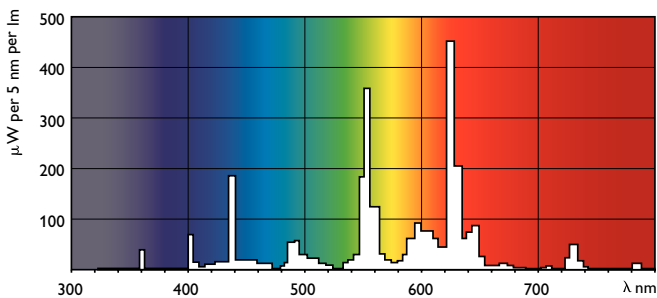

Product data

General Information		LLMF 2000 h Rated		94 %	
Cap-Base	G5 [G5]	LLMF 4000 h Rated	92 %		
Life to 50% Failures Preheat (Nom)	20000 h	LLMF 6000 h Rated	91 %		
LSF Preheat 2000 h Rated	98 %	LLMF 8000 h Rated	90 %		
LSF Preheat 4000 h Rated	97 %	LLMF 12000 h Rated	88 %		
LSF Preheat 6000 h Rated	95 %	LLMF 16000 h Rated	87 %		
LSF Preheat 8000 h Rated	93 %	LLMF 20000 h Rated	86 %		
LSF Preheat 16000 h Rated	70 %				
LSF Preheat 20000 h Rated	50 %				
Light Technical		Operating and Electrical			
Color Code	830 [CCT of 3000K]	Power (Rated) (Nom)	14.3 W		
Luminous Flux (Nom)	1350 lm	Lamp Current (Nom)	0.170 A		
Luminous Flux (Rated) (Nom)	1260 lm				
Color Designation	Warm White (WW)	Temperature			
Luminous Efficacy (@ Max Lumen, Rated) (Nom)	96 lm/W	Design Temperature (Nom)	30 °C		
Correlated Color Temperature (Nom)	3000 K				
Luminous Efficacy (rated) (Nom)	88 lm/W	Controls and Dimming			
Color Rendering Index (Max)	85	Dimmable	No		
Color Rendering Index (Min)	80				
Color Rendering Index (Nom)	82	Approval and Application			
		Energy Efficiency Label (EEL)	A		

Numerator - Quantity Per Pack	1
Numerator - Packs per outer box	40
Material Nr. (12NC)	927925983060
Net Weight (Piece)	0.050 kg

Warnings and Safety

- 20,000 hours lifetime (50% survival point, 3 hour cycle) with preheat ballast which is ENEC compliant. Lifetime performance may differ on non-ENEC compliant ballasts.

Dimensional drawing

TL5 ESS 14W/830

Product	D (max)	A (max)	B (max)	B (min)	C (max)
TL5 Essential 14W/830 1SL/40	17.0 mm	549.0 mm	556.1 mm	553.7 mm	563.2 mm

Photometric data

Lightcolor /830

TL5 Essential HE Super 80