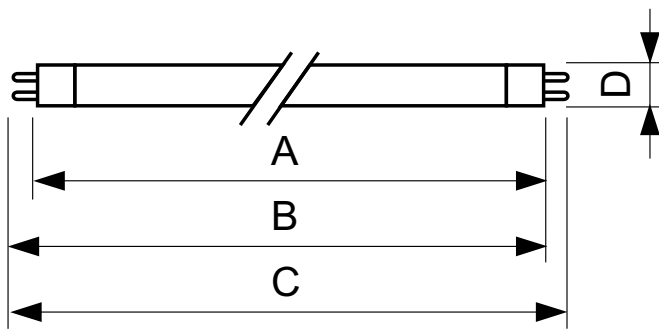

TL5 ESS 14W/840

TL5 Essential HE Super 80

Energy Consumption kWh/1000 h	15 kWh
Product Data	
Full product code	871150057033855
Order product name	TL5 Essential 14W/840 1SL/40
EAN/UPC – product	8711500570338
Order code	57033855

Numerator – quantity per pack	1
Numerator – packs per outer box	40
Material no. (12NC)	927925984058
Net weight (piece)	47.500 g

Warnings and Safety

- 20,000 hours lifetime (50% survival point, 3 hour cycle) with preheat ballast which is ENEC compliant. Lifetime performance may differ on non-ENEC compliant ballasts.

Dimensional drawing