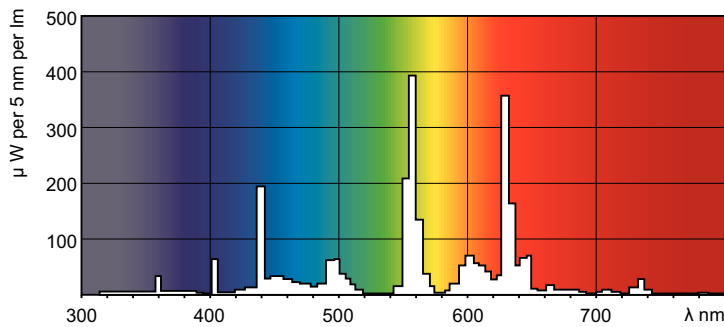

### Product data

General Information	
Cap base	G5 [ G5]
Life to 50% failures preheat (nom.)	20000 h
LSF Preheat 2000 h Rated	98 %
LSF Preheat 4000 h Rated	97 %
LSF Preheat 6000 h Rated	95 %
LSF Preheat 8000 h Rated	93 %
LSF Preheat 16000 h Rated	70 %
LSF Preheat 20000 h Rated	50 %
Light Technical	
Colour code	841 [ CCT of 4100K (841)]
Luminous flux (nom.)	1350 lm
Luminous flux (rated) (nom.)	1260 lm
Colour designation	Cool White (CW)
Luminous efficacy (@ max. lumen, rated) (nom.)	96 lm/W
Correlated colour temperature (nom.)	4000 K
Luminous efficacy (rated) (nom.)	88 lm/W
Color rendering index (max.)	85
Color rendering index (min.)	80
Color rendering index (nom.)	82

## Warnings and Safety

- 20,000 hours lifetime (50% survival point, 3 hour cycle) with preheat ballast which is ENEC compliant. Lifetime performance may differ on non-ENEC compliant ballasts.

## Photometric data

Lightcolour /840