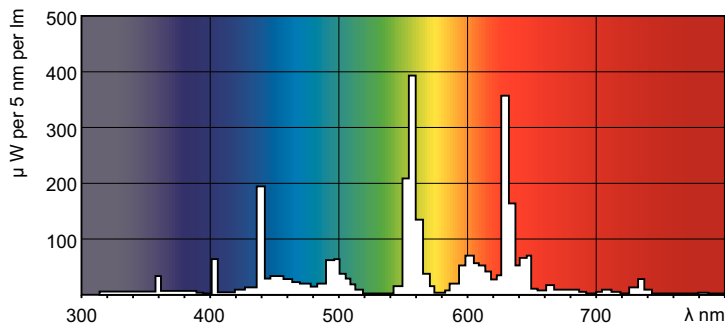

Product data

General Information		LLMF 2000 h Rated	
Cap base	G5 [G5]	LLMF 4000 h Rated	92 %
Life to 50% failures preheat (nom.)	20000 h	LLMF 6000 h Rated	91 %
LSF Preheat 2000 h Rated	98 %	LLMF 8000 h Rated	90 %
LSF Preheat 4000 h Rated	97 %	LLMF 12000 h Rated	88 %
LSF Preheat 6000 h Rated	95 %	LLMF 16000 h Rated	87 %
LSF Preheat 8000 h Rated	93 %	LLMF 20000 h Rated	86 %
LSF Preheat 16000 h Rated	70 %		
LSF Preheat 20000 h Rated	50 %		
Light Technical		Operating and Electrical	
Colour Code	840 [CCT of 4000K (841)]	Technical Lamp Power (Nom)	14.3 W
Lamp Luminous Flux 25°C EL (Nom)	1350 lm	Lamp current (nom.)	0.170 A
Lamp Luminous Flux (Nom)	1260 lm		
Colour Designation	Cool White (CW)	Temperature	
Luminous efficacy (@ max. lumen, rated) (nom.)	96 lm/W	Design temperature (nom.)	30 °C
Colour Temperature, horizontal (Nom)	4000 K		
Lamp Luminous Efficacy EM (Nom)	88 lm/W	Controls and Dimming	
Colour Rendering Index,horiz (Max)	85	Dimmable	no
Colour Rendering Index,horiz (Min)	80		
Colour Rendering Index,horiz (Nom)	82	Approval and Application	
		Energy efficiency label (EEL)	A
		Mercury (Hg) content (nom.)	2.0 mg

Numerator – quantity per pack	1
Numerator – packs per outer box	40
Material no. (12NC)	927925984058
Net weight (piece)	47.500 g

Warnings and Safety

- 20,000 hours lifetime (50% survival point, 3 hour cycle) with preheat ballast which is ENEC compliant. Lifetime performance may differ on non-ENEC compliant ballasts.

Dimensional drawing

TL5 ESS 14W/840

Product	D (max)	A (max)	B (max)	B (min)	C (max)
TL5 Essential 14W/840 1SL/40	17.0 mm	549.0 mm	556.1 mm	553.7 mm	563.2 mm

Photometric data

TL5 Essential HE Super 80