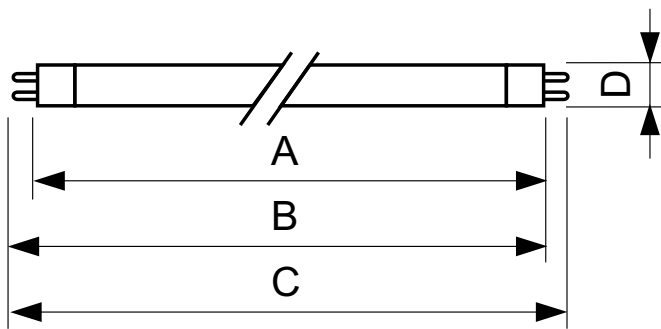

Product data

General Information		LLMF 2000 h Rated	
Cap base	G5 [G5]	LLMF 4000 h Rated	92 %
Life to 50% failures preheat (nom.)	20000 h	LLMF 6000 h Rated	91 %
LSF Preheat 2000 h Rated	98 %	LLMF 8000 h Rated	90 %
LSF Preheat 4000 h Rated	97 %	LLMF 12000 h Rated	88 %
LSF Preheat 6000 h Rated	95 %	LLMF 16000 h Rated	87 %
LSF Preheat 8000 h Rated	93 %	LLMF 20000 h Rated	86 %
LSF Preheat 16000 h Rated	70 %		
LSF Preheat 20000 h Rated	50 %		
Light Technical		Operating and Electrical	
Colour Code	840 [CCT of 4000K (841)]	Technical Lamp Power (Nom)	14.3 W
Lamp Luminous Flux 25°C EL (Nom)	1350 lm	Lamp current (nom.)	0.170 A
Lamp Luminous Flux (Nom)	1260 lm		
Colour Designation	Cool White (CW)	Temperature	
Luminous efficacy (@ max. lumen, rated) (nom.)	96 lm/W	Design temperature (nom.)	30 °C
Colour Temperature, horizontal (Nom)	4000 K		
Lamp Luminous Efficacy EM (Nom)	88 lm/W	Controls and Dimming	
Colour Rendering Index,horiz (Max)	85	Dimmable	no
Colour Rendering Index,horiz (Min)	80		
Colour Rendering Index,horiz (Nom)	82	Approval and Application	
		Energy efficiency label (EEL)	A
		Mercury (Hg) content (nom.)	2.0 mg

TL5 Essential HE Super 80

Energy Consumption kWh/1000 h	15 kWh
Product Data	
Full product code	871150057033855
Order product name	TL5 Essential 14W/840 1SL/40
EAN/UPC – product	8711500570338
Order code	927925984058

Numerator – quantity per pack	1
Numerator – packs per outer box	40
Material no. (12NC)	927925984058
Net weight (piece)	47.500 g

Warnings and Safety

- 20,000 hours lifetime (50% survival point, 3 hour cycle) with preheat ballast which is ENEC compliant. Lifetime performance may differ on non-ENEC compliant ballasts.

Dimensional drawing

TL5 ESS 14W/840

Product	D (max)	A (max)	B (max)	B (min)	C (max)
TL5 Essential 14W/840 1SL/40	17.0 mm	549.0 mm	556.1 mm	553.7 mm	563.2 mm

Photometric data

TL5 Essential HE Super 80