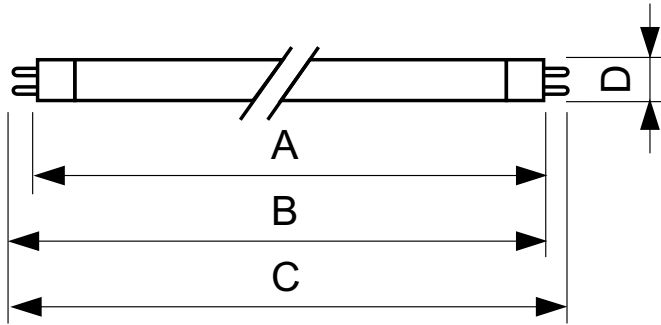

Product data

General Information		Controls and Dimming	
Cap-Base	G5	Dimmable	No
Nominal lifetime	15,000 hour(s)		
Light Technical		Mechanical and Housing	
Color Code	840 [CCT of 4000K]	Bulb Shape	T5
Luminous Flux	1,350 lm		
Color Designation	Cool White (CW)	Approval and Application	
Correlated Color Temperature (Nom)	4000 K	Mercury (Hg) Content (Nom)	2.0 mg
Luminous Efficacy (rated) (Nom)	88 lm/W	Energy Consumption kWh/1000 h	15 kWh
Color rendering index (CRI)	82		
Operating and Electrical		Product Data	
Power Consumption	14.3 W	Order product name	TL5 Essential 14W/840 1SL/40
Lamp Current (Nom)	0.170 A	Full product name	TL5 Essential 14W/840 1SL/40
		Full product code	871150057033855
		Order code	927925984058
		Material Nr. (12NC)	927925984058

Product	D (max)	A (max)	B (max)	B (min)	C (max)
TL5 Essential 14W/840 1SL/40	17.0 mm	549.0 mm	556.1 mm	553.7 mm	563.2 mm

Photometric data

Spectral Power Distribution Colour - TL5 Essential 14W/840 1SL/40