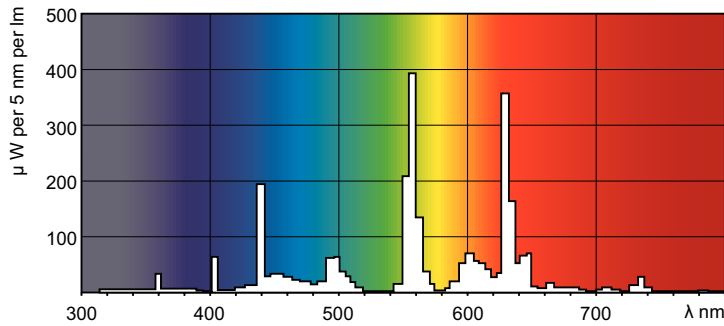

Product data

General Information		Controls and Dimming	
Cap-Base	G5	Dimmable	No
Nominal lifetime	15,000 hour(s)		
Light Technical		Mechanical and Housing	
Color Code	840 [CCT of 4000K]	Bulb Shape	T5
Luminous Flux	1,350 lm		
Color Designation	Cool White (CW)	Approval and Application	
Correlated Color Temperature (Nom)	4000 K	Mercury (Hg) Content (Nom)	2.0 mg
Luminous Efficacy (rated) (Nom)	88 lm/W	Energy Consumption kWh/1000 h	15 kWh
Color rendering index (CRI)	82		
Operating and Electrical		Product Data	
Power Consumption	14.3 W	Order product name	TL5 Essential 14W/840 1SL/40
Lamp Current (Nom)	0.170 A	Full product name	TL5 Essential 14W/840 1SL/40
		Full product code	871150057033855
		Order code	927925984058
		Material Nr. (12NC)	927925984058

Product	D (max)	A (max)	B (max)	B (min)	C (max)
TL5 Essential 14W/840 1SL/40	17.0 mm	549.0 mm	556.1 mm	553.7 mm	563.2 mm

Photometric data

Spectral Power Distribution Colour - TL5 Essential 14W/840 1SL/40