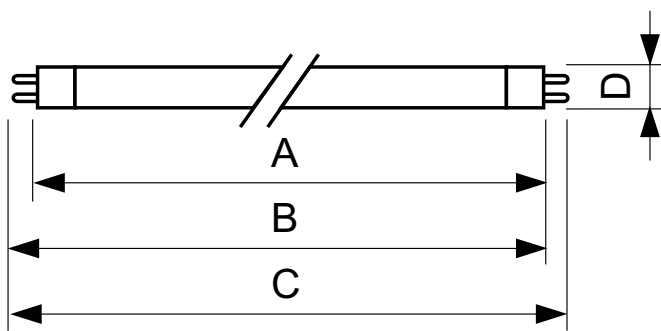

TL5 Essential HE Super 80

Energy Consumption kWh/1000 h	15 kWh
Product Data	
Full product code	871150057033855
Order product name	TL5 Essential 14W/840 1SL/40
EAN/UPC - Product	8711500570338
Order code	927925984058

Dimensional drawing

TL5 ESS 14W/840

Product	D (max)	A (max)	B (max)	B (min)	C (max)
TL5 Essential 14W/840 1SL/40	17.0 mm	549.0 mm	556.1 mm	553.7 mm	563.2 mm

Photometric data

Lightcolor /840

TL5 Essential HE Super 80