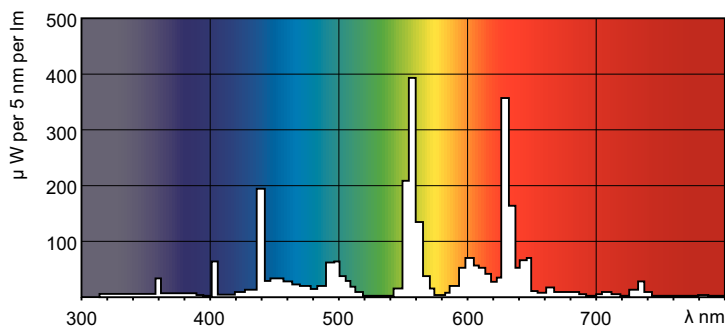

Warnings and Safety

• 20,000 hours lifetime (50% survival point, 3 hour cycle) with preheat ballast which is ENEC compliant. Lifetime performance may differ on non-ENEC compliant ballasts.

Product data

General Information		Color Rendering Index (Max)	
Cap-Base	G5 [G5]	Color Rendering Index (Max)	85
Life to 50% Failures Preheat (Nom)	20000 h	Color Rendering Index (Min)	80
LSF Preheat 2000 h Rated	98 %	Color Rendering Index (Nom)	82
LSF Preheat 4000 h Rated	97 %	LLMF 2000 h Rated	94 %
LSF Preheat 6000 h Rated	95 %	LLMF 4000 h Rated	92 %
LSF Preheat 8000 h Rated	93 %	LLMF 6000 h Rated	91 %
LSF Preheat 16000 h Rated	70 %	LLMF 8000 h Rated	90 %
LSF Preheat 20000 h Rated	50 %	LLMF 12000 h Rated	88 %
		LLMF 16000 h Rated	87 %
		LLMF 20000 h Rated	86 %
Light Technical		Operating and Electrical	
Color Code	840 [CCT of 4000K]	Power (Nom)	14.3 W
Luminous Flux (Nom)	1350 lm	Lamp Current (Nom)	0.170 A
Luminous Flux (Rated) (Nom)	1260 lm		
Color Designation	Cool White (CW)	Temperature	
Luminous Efficacy (@ Max Lumen, Rated) (Nom)	96 lm/W	Design Temperature (Nom)	30 °C
Correlated Color Temperature (Nom)	4000 K		
Luminous Efficacy (rated) (Nom)	88 lm/W		

TL5 Essential HE Super 80

Controls and Dimming	
Dimmable	No
Mechanical and Housing	
Bulb Shape	T5 [16 mm (T5)]
Approval and Application	
Mercury (Hg) Content (Nom)	2.0 mg
Energy Consumption kWh/1000 h	15 kWh
Product Data	
Full product code	871150057033855

Dimensional drawing

TL5 ESS 14W/840

Product	D (max)	A (max)	B (max)	B (min)	C (max)
TL5 Essential 14W/840 1SL/40	17.0 mm	549.0 mm	556.1 mm	553.7 mm	563.2 mm

Photometric data

LDPO_TL5ESS8_ESS_840-Spectral power distribution Colour