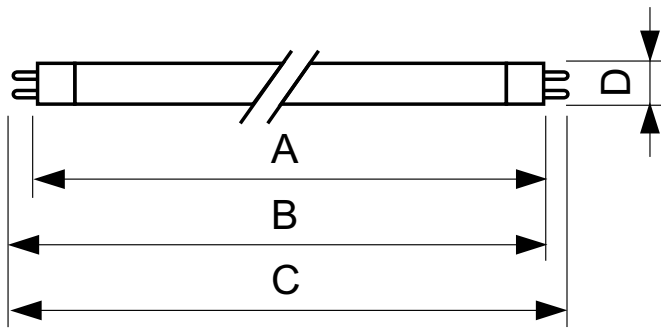

Warnings and Safety

• 20,000 hours lifetime (50% survival point, 3 hour cycle) with preheat ballast which is ENEC compliant. Lifetime performance may differ on non-ENEC compliant ballasts.

Product data

General Information		Color Rendering Index (Max)	
Cap-Base	G5 [G5]	Color Rendering Index (Max)	85
Life to 50% Failures Preheat (Nom)	20000 h	Color Rendering Index (Min)	80
LSF Preheat 2000 h Rated	98 %	Color Rendering Index (Nom)	82
LSF Preheat 4000 h Rated	97 %	LLMF 2000 h Rated	94 %
LSF Preheat 6000 h Rated	95 %	LLMF 4000 h Rated	92 %
LSF Preheat 8000 h Rated	93 %	LLMF 6000 h Rated	91 %
LSF Preheat 16000 h Rated	70 %	LLMF 8000 h Rated	90 %
LSF Preheat 20000 h Rated	50 %	LLMF 12000 h Rated	88 %
		LLMF 16000 h Rated	87 %
		LLMF 20000 h Rated	86 %
Light Technical		Operating and Electrical	
Color Code	840 [CCT of 4000K]	Power (Nom)	14.3 W
Luminous Flux (Nom)	1350 lm	Lamp Current (Nom)	0.170 A
Luminous Flux (Rated) (Nom)	1260 lm		
Color Designation	Cool White (CW)	Temperature	
Luminous Efficacy (@ Max Lumen, Rated) (Nom)	96 lm/W	Design Temperature (Nom)	30 °C
Correlated Color Temperature (Nom)	4000 K		
Luminous Efficacy (rated) (Nom)	88 lm/W		

TL5 Essential HE Super 80

Controls and Dimming	
Dimmable	No
Mechanical and Housing	
Bulb Shape	T5 [16 mm (T5)]
Approval and Application	
Mercury (Hg) Content (Nom)	2.0 mg
Energy Consumption kWh/1000 h	15 kWh
Product Data	
Full product code	871150057033855

Order product name	TL5 Essential 14W/840 1SL/40
EAN/UPC - Product	8711500570338
Order code	927925984058
Numerator - Quantity Per Pack	1
Numerator - Packs per outer box	40
Material Nr. (12NC)	927925984058
Net Weight (Piece)	0.043 kg

Dimensional drawing

TL5 ESS 14W/840

Product	D (max)	A (max)	B (max)	B (min)	C (max)
TL5 Essential 14W/840 1SL/40	17.0 mm	549.0 mm	556.1 mm	553.7 mm	563.2 mm

Photometric data

LDPO_TL5ESS8_ESS_840-Spectral power distribution Colour