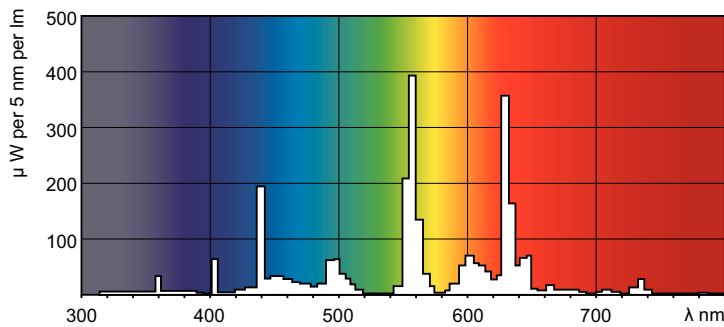

Product data

General Information	
Cap-Base	G5 [G5]
Life to 50% Failures Preheat (Nom)	20000 h
LSF Preheat 2000 h Rated	98 %
LSF Preheat 4000 h Rated	97 %
LSF Preheat 6000 h Rated	95 %
LSF Preheat 8000 h Rated	93 %
LSF Preheat 16000 h Rated	70 %
LSF Preheat 20000 h Rated	50 %
Light Technical	
Color Code	840 [CCT of 4000K]
Luminous Flux (Nom)	1350 lm
Luminous Flux (Rated) (Nom)	1260 lm
Color Designation	Cool White (CW)
Luminous Efficacy (@ Max Lumen, Rated) (Nom)	96 lm/W
Correlated Color Temperature (Nom)	4000 K
Luminous Efficacy (rated) (Nom)	88 lm/W
Color Rendering Index (Max)	85
Color Rendering Index (Min)	80
Color Rendering Index (Nom)	82

Numerator - Quantity Per Pack	1
Numerator - Packs per outer box	40
Material Nr. (12NC)	927925984058
Net Weight (Piece)	47.500 g

Warnings and Safety

- 20,000 hours lifetime (50% survival point, 3 hour cycle) with preheat ballast which is ENEC compliant. Lifetime performance may differ on non-ENEC compliant ballasts.

Dimensional drawing

TL5 ESS 14W/840

Product	D (max)	A (max)	B (max)	B (min)	C (max)
TL5 Essential 14W/840 1SL/40	17.0 mm	549.0 mm	556.1 mm	553.7 mm	563.2 mm

Photometric data

Lightcolor /840

TL5 Essential HE Super 80