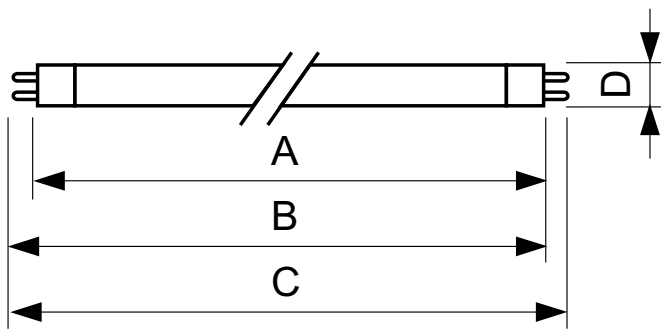

TL5 Essential HE Super 80

Energy Consumption kWh/1000 h	15 kWh
Product Data	
Full product code	692341077176300
Order product name	TL5 Essential 14W/840 1SL/40
EAN/UPC - Product	6923410771763
Order code	927925984060

Dimensional drawing

Product	D (max)	A (max)	B (max)	B (min)	C (max)
TL5 Essential 14W/840 1SL/40	17.0 mm	549.0 mm	556.1 mm	553.7 mm	563.2 mm

TL5 ESS 14W/840

Photometric data

Lightcolor /840

TL5 Essential HE Super 80