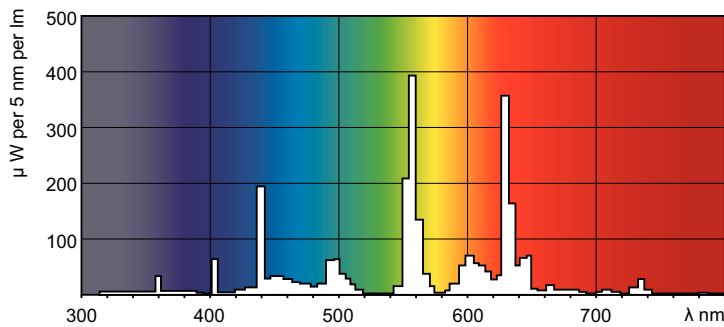

Product data

General Information	
Cap-Base	G5 [G5]
Life to 50% Failures Preheat (Nom)	20000 h
LSF Preheat 2000 h Rated	98 %
LSF Preheat 4000 h Rated	97 %
LSF Preheat 6000 h Rated	95 %
LSF Preheat 8000 h Rated	93 %
LSF Preheat 16000 h Rated	70 %
LSF Preheat 20000 h Rated	50 %
Light Technical	
Color Code	840 [CCT of 4000K]
Luminous Flux (Nom)	1350 lm
Luminous Flux (Rated) (Nom)	1260 lm
Color Designation	Cool White (CW)
Luminous Efficacy (@ Max Lumen, Rated) (Nom)	96 lm/W
Correlated Color Temperature (Nom)	4000 K
Luminous Efficacy (rated) (Nom)	88 lm/W
Color Rendering Index (Max)	85
Color Rendering Index (Min)	80
Color Rendering Index (Nom)	82

Numerator - Quantity Per Pack	1
Numerator - Packs per outer box	40
Material Nr. (12NC)	927925984060
Net Weight (Piece)	0.050 kg

Warnings and Safety

- 20,000 hours lifetime (50% survival point, 3 hour cycle) with preheat ballast which is ENEC compliant. Lifetime performance may differ on non-ENEC compliant ballasts.

Dimensional drawing

Product	D (max)	A (max)	B (max)	B (min)	C (max)
TL5 Essential 14W/840 1SL/40	17.0 mm	549.0 mm	556.1 mm	553.7 mm	563.2 mm

TL5 ESS 14W/840

Photometric data

Lightcolor /840

TL5 Essential HE Super 80