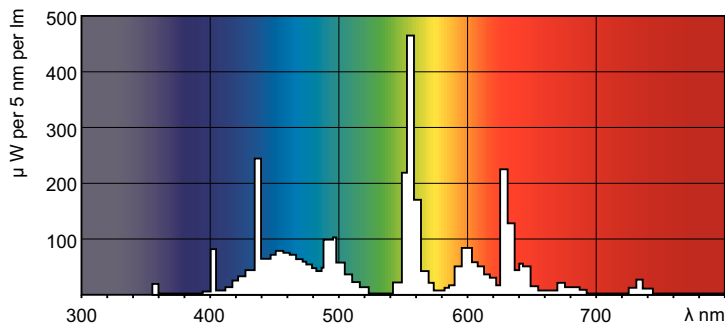

Product data

General Information		LLMF 2000 h Rated	
Cap base	G5 [G5]	LLMF 4000 h Rated	92 %
Life to 50% failures preheat (nom.)	20000 h	LLMF 6000 h Rated	91 %
LSF Preheat 2000 h Rated	98 %	LLMF 8000 h Rated	90 %
LSF Preheat 4000 h Rated	97 %	LLMF 12000 h Rated	88 %
LSF Preheat 6000 h Rated	95 %	LLMF 16000 h Rated	87 %
LSF Preheat 8000 h Rated	93 %	LLMF 20000 h Rated	86 %
LSF Preheat 16000 h Rated	70 %		
LSF Preheat 20000 h Rated	50 %		
Light Technical		Operating and Electrical	
Colour Code	865 [CCT of 6500K]	Power (Rated) (Nom)	14 W
Lamp Luminous Flux 25°C EL (Nom)	1260 lm	Lamp current (nom.)	0.170 A
Lamp Luminous Flux (Nom)	1200 lm		
Colour Designation	Cool Daylight	Temperature	
Luminous efficacy (@ max. lumen, rated) (nom.)	90 lm/W	Design temperature (nom.)	30 °C
Colour Temperature, horizontal (Nom)	6500 K		
Lamp Luminous Efficacy EM (Nom)	84 lm/W	Controls and Dimming	
Colour Rendering Index,horiz (Max)	85	Dimmable	no
Colour Rendering Index,horiz (Min)	80		
Colour Rendering Index,horiz (Nom)	82	Approval and Application	
		Energy efficiency label (EEL)	A
		Mercury (Hg) content (nom.)	2.0 mg

Numerator – quantity per pack	1
Numerator – packs per outer box	40
Material no. (12NC)	927925986558
Net weight (piece)	47.500 g

Warnings and Safety

- 20,000 hours lifetime (50% survival point, 3 hour cycle) with preheat ballast which is ENEC compliant. Lifetime performance may differ on non-ENEC compliant ballasts.

Dimensional drawing

Product	D (max)	A (max)	B (max)	B (min)	C (max)
TL5 Essential 14W/865 1SL/40	17.0 mm	549.0 mm	556.1 mm	553.7 mm	563.2 mm

TL5 ESS 14W/865

Photometric data

TL5 Essential HE Super 80