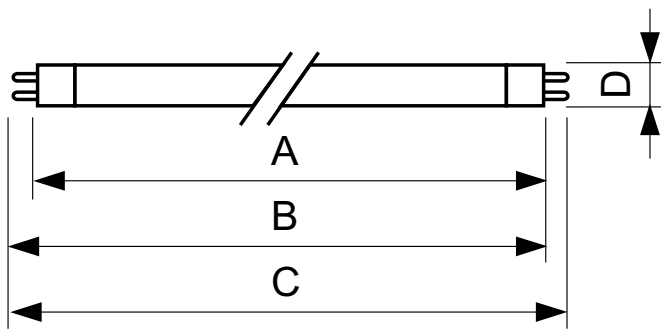

TL5 Essential HE Super 80

Energy Consumption kWh/1000 h	15 kWh
Product Data	
Full product code	871150057035255
Order product name	TL5 Essential 14W/865 1SL/40
EAN/UPC – product	8711500570352
Order code	927925986558

Dimensional drawing

Product	D (max)	A (max)	B (max)	B (min)	C (max)
TL5 Essential 14W/865 1SL/40	17.0 mm	549.0 mm	556.1 mm	553.7 mm	563.2 mm

TL5 ESS 14W/865

Photometric data

TL5 Essential HE Super 80