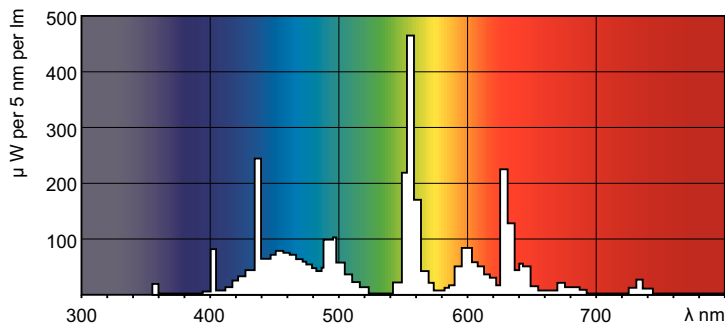

Product data

General Information		LLMF 2000 h Rated		94 %	
Cap-Base	G5 [G5]	LLMF 4000 h Rated	92 %		
Life to 50% Failures Preheat (Nom)	20000 h	LLMF 6000 h Rated	91 %		
LSF Preheat 2000 h Rated	98 %	LLMF 8000 h Rated	90 %		
LSF Preheat 4000 h Rated	97 %	LLMF 12000 h Rated	88 %		
LSF Preheat 6000 h Rated	95 %	LLMF 16000 h Rated	87 %		
LSF Preheat 8000 h Rated	93 %	LLMF 20000 h Rated	86 %		
LSF Preheat 16000 h Rated	70 %				
LSF Preheat 20000 h Rated	50 %				
Light Technical		Operating and Electrical			
Color Code	865 [CCT of 6500K]	Power (Rated) (Nom)	14 W		
Luminous Flux (Nom)	1260 lm	Lamp Current (Nom)	0.170 A		
Luminous Flux (Rated) (Nom)	1200 lm	Temperature			
Color Designation	Cool Daylight	Design Temperature (Nom)	30 °C		
Luminous Efficacy (@ Max Lumen, Rated) (Nom)	90 lm/W	Controls and Dimming			
Correlated Color Temperature (Nom)	6500 K	Dimmable	No		
Luminous Efficacy (rated) (Nom)	84 lm/W	Approval and Application			
Color Rendering Index (Max)	85	Energy Efficiency Label (EEL)	A		
Color Rendering Index (Min)	80	Mercury (Hg) Content (Nom)	2.0 mg		
Color Rendering Index (Nom)	82				

Numerator - Quantity Per Pack	1
Numerator - Packs per outer box	40
Material Nr. (12NC)	927925986560
Net Weight (Piece)	0.050 kg

Warnings and Safety

- 20,000 hours lifetime (50% survival point, 3 hour cycle) with preheat ballast which is ENEC compliant. Lifetime performance may differ on non-ENEC compliant ballasts.

Dimensional drawing

Product	D (max)	A (max)	B (max)	B (min)	C (max)
TL5 Essential 14W/865 1SL/40	17.0 mm	549.0 mm	556.1 mm	553.7 mm	563.2 mm

TL5 ESS 14W/865

Photometric data

Lightcolor /865

TL5 Essential HE Super 80