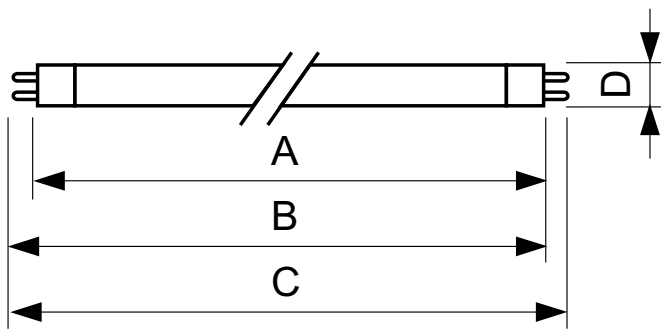

TL5 Essential HE Super 80

Energy Consumption kWh/1000 h	15 kWh
Product Data	
Full product code	692341077178700
Order product name	TL5 Essential 14W/865 1SL/40
EAN/UPC - Product	6923410771787
Order code	927925986560

Dimensional drawing

Product	D (max)	A (max)	B (max)	B (min)	C (max)
TL5 Essential 14W/865 1SL/40	17.0 mm	549.0 mm	556.1 mm	553.7 mm	563.2 mm

TL5 ESS 14W/865

Photometric data

Lightcolor /865

TL5 Essential HE Super 80