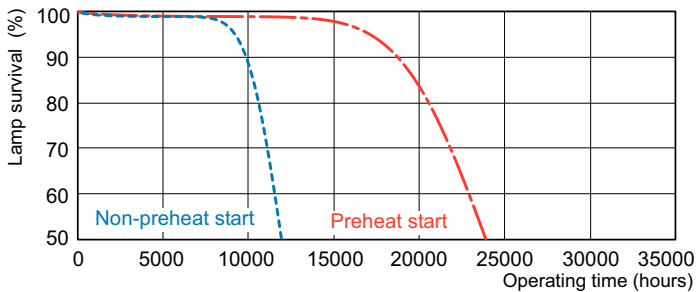

Product data

General Information		Operating and Electrical	
Cap-Base	G5 [G5]	Power Consumption	14.0 W
Features	na [Not Applicable]	Lamp Current (Nom)	0.165 A
Flux measurement reference	Sphere		
Light Technical		Controls and Dimming	
Color Code	830 [CCT of 3000K]	Dimmable	Yes
Luminous Flux	1,200 lm		
Color Designation	Warm White (WW)	Mechanical and Housing	
Chromaticity Coordinate X (Nom)	0.44	Bulb Shape	T5 [16 mm (T5)]
Chromaticity Coordinate Y (Nom)	0.403		
Correlated Color Temperature (Nom)	3000 K	Approval and Application	
Luminous Efficacy (rated) (Nom)	86 lm/W	Energy Efficiency Class	G
Color rendering index (CRI)	82	Mercury (Hg) Content (Nom)	1.2 mg
		Energy Consumption kWh/1000 h	14 kWh
		EPREL Registration Number	423443

Photometric data

Spectral Power Distribution Colour - MASTER TL5 HE 14W/830 SLV/40

Lifetime

Life Expectancy Diagram - MASTER TL5 HE 14W/830 SLV/40

Life Expectancy Diagram - MASTER TL5 HE 14W/830 SLV/40

MASTER TL5 High Efficiency