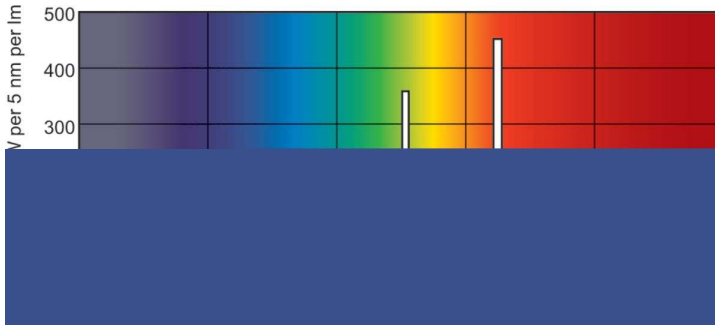

Product data

General Information		Operating and Electrical	
Cap-Base	G5 [G5]	Power Consumption	14.0 W
Features	na [Not Applicable]	Lamp Current (Nom)	0.165 A
Flux measurement reference	Sphere		
Light Technical		Controls and Dimming	
Color Code	830 [CCT of 3000K]	Dimmable	Yes
Luminous Flux	1,200 lm		
Color Designation	Warm White (WW)	Mechanical and Housing	
Chromaticity Coordinate X (Nom)	0.44	Bulb Shape	T5 [16 mm (T5)]
Chromaticity Coordinate Y (Nom)	0.403		
Correlated Color Temperature (Nom)	3000 K	Approval and Application	
Luminous Efficacy (rated) (Nom)	86 lm/W	Energy Efficiency Class	G
Color rendering index (CRI)	82	Mercury (Hg) Content (Nom)	1.2 mg
		Energy Consumption kWh/1000 h	14 kWh
		EPREL Registration Number	423443

MASTER TL5 High Efficiency

Product Data	
Order product name	MASTER TL5 HE 14W/830 SLV/40
Full product name	MASTER TL5 HE 14W/830 SLV/40
Full product code	871150063938755
Order code	927926083055
Material Nr. (12NC)	927926083055

Photometric data

Spectral Power Distribution Colour - MASTER TL5 HE 14W/830 SLV/40

Lifetime

Life Expectancy Diagram - MASTER TL5 HE 14W/830 SLV/40

Life Expectancy Diagram - MASTER TL5 HE 14W/830 SLV/40

MASTER TL5 High Efficiency