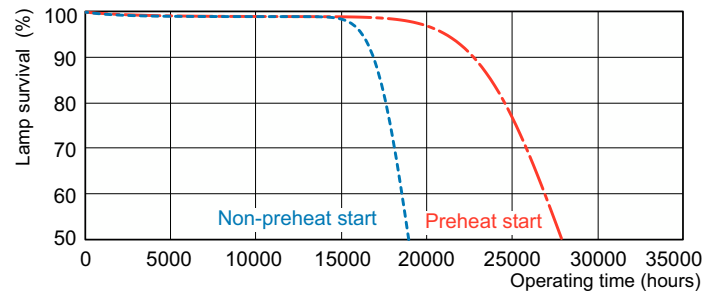

Product data

General Information		Operating and Electrical	
Cap-Base	G5 [G5]	Power Consumption	14.0 W
Features	na [Not Applicable]	Lamp Current (Nom)	0.165 A
Flux measurement reference	Sphere		
Light Technical		Controls and Dimming	
Color Code	830 [CCT of 3000K]	Dimmable	Yes
Luminous Flux	1,200 lm		
Color Designation	Warm White (WW)	Mechanical and Housing	
Chromaticity Coordinate X (Nom)	0.44	Bulb Shape	T5 [16 mm (T5)]
Chromaticity Coordinate Y (Nom)	0.403		
Correlated Color Temperature (Nom)	3000 K	Approval and Application	
Luminous Efficacy (rated) (Nom)	86 lm/W	Energy Efficiency Class	G
Color rendering index (CRI)	82	Mercury (Hg) Content (Nom)	1.2 mg
		Energy Consumption kWh/1000 h	14 kWh
		EPREL Registration Number	423443

Photometric data

Spectral Power Distribution Colour - MASTER TL5 HE 14W/830 SLV/40

Lifetime

Life Expectancy Diagram - MASTER TL5 HE 14W/830 SLV/40

Life Expectancy Diagram - MASTER TL5 HE 14W/830 SLV/40

MASTER TL5 High Efficiency