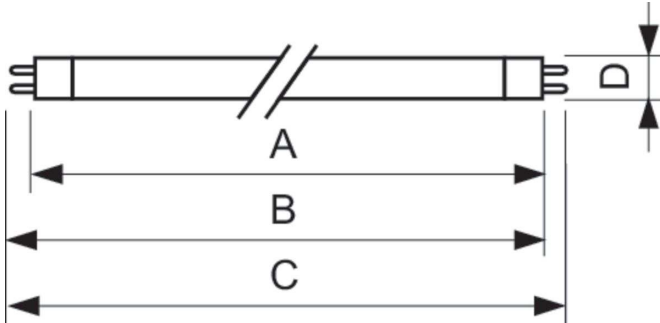

MASTER TL5 High Efficiency

MASTER TL5 HE 14W/830 SLV/40

Low-pressure mercury discharge lamps with a tubular 16 mm envelope

Warnings and Safety

- A lamp breaking is extremely unlikely to have any impact on your health. If a lamp breaks, ventilate the room for 30 minutes and remove the parts, preferably with gloves. Put them in a sealed plastic bag and take it to your local waste facilities for recycling. Do not use a vacuum cleaner.
- A lamp breaking is extremely unlikely to have any impact on your health. If a lamp breaks, ventilate the room for 30 minutes and remove the parts, preferably with gloves. Put them in a sealed plastic bag and take it to your local waste facilities for recycling. Do not use a vacuum cleaner.

Product data

General Information		Operating and Electrical	
Cap-Base	G5 [G5]	Power Consumption	14.0 W
Features	na [Not Applicable]	Lamp Current (Nom)	0.165 A
Flux measurement reference	Sphere		
Light Technical		Controls and Dimming	
Color Code	830 [CCT of 3000K]	Dimmable	Yes
Luminous Flux	1,200 lm		
Color Designation	Warm White (WW)	Mechanical and Housing	
Chromaticity Coordinate X (Nom)	0.44	Bulb Shape	T5 [16 mm (T5)]
Chromaticity Coordinate Y (Nom)	0.403		
Correlated Color Temperature (Nom)	3000 K	Approval and Application	
Luminous Efficacy (rated) (Nom)	86 lm/W	Energy Efficiency Class	G
Color rendering index (CRI)	82	Mercury (Hg) Content (Nom)	1.2 mg
		Energy Consumption kWh/1000 h	14 kWh
		EPREL Registration Number	423443

MASTER TL5 High Efficiency

Product Data	
Order product name	MASTER TL5 HE 14W/830 SLV/40
Full product name	MASTER TL5 HE 14W/830 SLV/40
Full product code	871150063938755
Order code	927926083055
Material Nr. (12NC)	927926083055

Numerator - Quantity Per Pack	1
EAN/UPC - Product/Case	8711500639387
Numerator - Packs per outer box	40
EAN/UPC - Case	8711500867469

Dimensional drawing

Product	D (max)	A (max)	B (max)	B (min)	C (max)
MASTER TL5 HE 14W/830 SLV/40	17 mm	549.0 mm	556.1 mm	553.7 mm	563.2 mm