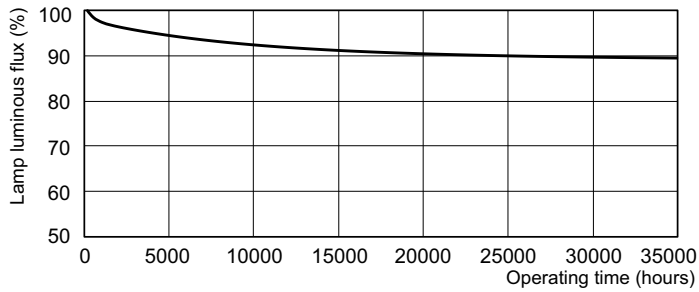

Dimensional drawing

TL5 14W/830/GP HE

Product	D (max)	A (max)	B (max)	B (min)	C (max)
MASTER TL5 HE 14W/830 1SL/20	17 mm	549.0 mm	556.1 mm	553.7 mm	563.2 mm

Photometric data

Lightcolor /830

Lightcolor /830

MASTER TL5 High Efficiency

Lifetime

MASTER TL5 HE Life Expectancy 3 h cycle

MASTER TL5 HE Life Expectancy 12 h cycle

MASTER TL5 HE Lumen Maintenance 3 h + 12 h cycle