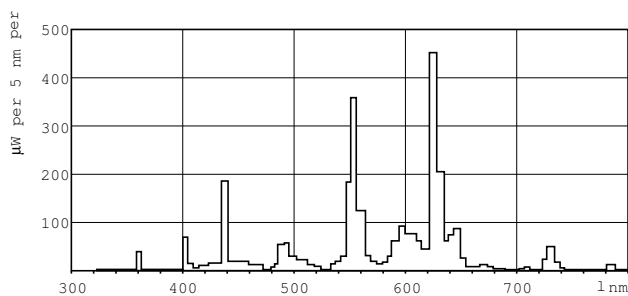

MASTER TL5 High Efficiency

MASTER TL5 HE 14W/830 1SL/20

This TL5 lamp (tube diameter 16 mm) has a high luminous efficacy, resulting in low energy consumption. The High Efficiency TL5 lamp offers excellent lumen maintenance and good color rendering. Application areas are offices, industry, public and governmental buildings, schools, hospitals and indoor sports lighting.

Product data

General Information		Color Rendering Index (Max)	
Cap-Base	G5 [G5]	Color Rendering Index (Min)	80
Life to 50% Failures Preheat (Nom)	24000 h	Color Rendering Index (Nom)	>80
Features	na [Not Applicable]	LLMF 2000 h Rated	96 %
System Description	High Efficiency	LLMF 4000 h Rated	95 %
LSF Preheat 2000 h Rated	99 %	LLMF 6000 h Rated	94 %
LSF Preheat 4000 h Rated	99 %	LLMF 8000 h Rated	93 %
LSF Preheat 6000 h Rated	99 %	LLMF 12000 h Rated	92 %
LSF Preheat 8000 h Rated	99 %	LLMF 16000 h Rated	91 %
LSF Preheat 16000 h Rated	97 %	LLMF 20000 h Rated	90 %
LSF Preheat 20000 h Rated	84 %		
Light Technical		Operating and Electrical	
Color Code	830 [CCT of 3000K]	Power (Rated) (Nom)	14 W
Luminous Flux (Nom)	1350 lm	Lamp Current (Nom)	0.165 A
Luminous Flux (Rated) (Nom)	1200 lm		
Color Designation	Warm White (WW)	Temperature	
Luminous Efficacy (@ Max Lumen, Rated) (Nom)	99 lm/W	Design Temperature (Nom)	35 °C
Correlated Color Temperature (Nom)	3000 K		
Luminous Efficacy (rated) (Nom)	86 lm/W		

Order product name	MASTER TL5 HE 14W/830 1SL/20
EAN/UPC - Product	8711500639387
Order code	927926083061
Numerator - Quantity Per Pack	1
Numerator - Packs per outer box	20
Material Nr. (12NC)	927926083061
Net Weight (Piece)	52.000 g
ILCOS Code	FDH-14/30/1B-L/P-G5-16/550

Dimensional drawing

TL5 14W/830/GP HE

Product	D (max)	A (max)	B (max)	B (min)	C (max)
MASTER TL5 HE 14W/830 1SL/20	17 mm	549.0 mm	556.1 mm	553.7 mm	563.2 mm

Photometric data

Lightcolor /830

Lightcolor /830