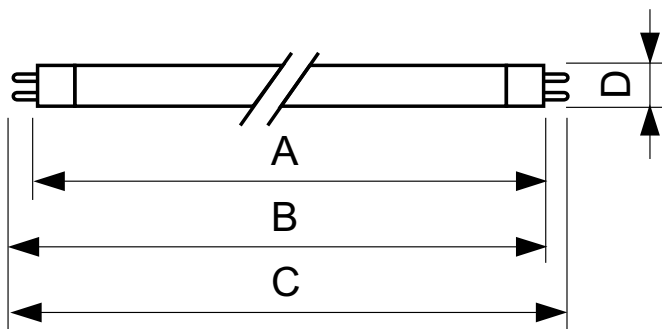

MASTER TL5 High Efficiency

MASTER TL5 HE 14W/830 1SL/20

This TL5 lamp (tube diameter 16 mm) has a high luminous efficacy, resulting in low energy consumption. The High Efficiency TL5 lamp offers excellent lumen maintenance and good color rendering. Application areas are offices, industry, public and governmental buildings, schools, hospitals and indoor sports lighting.

MASTER TL5 High Efficiency

Controls and Dimming	
Dimmable	Yes
Mechanical and Housing	
Cap-Base Information	Green Plate
Approval and Application	
Energy Efficiency Label (EEL)	A+
Mercury (Hg) Content (Nom)	1.4 mg
Energy Consumption kWh/1000 h	15 kWh
Product Data	
Full product code	871150063938705

Order product name	MASTER TL5 HE 14W/830 1SL/20
EAN/UPC - Product	8711500639387
Order code	927926083061
Numerator - Quantity Per Pack	1
Numerator - Packs per outer box	20
Material Nr. (12NC)	927926083061
Net Weight (Piece)	52.000 g
ILCOS Code	FDH-14/30/1B-L/P-G5-16/550

Dimensional drawing

TL5 14W/830/GP HE

Product	D (max)	A (max)	B (max)	B (min)	C (max)
MASTER TL5 HE 14W/830 1SL/20	17 mm	549.0 mm	556.1 mm	553.7 mm	563.2 mm

Photometric data

Lightcolor /830

Lightcolor /830