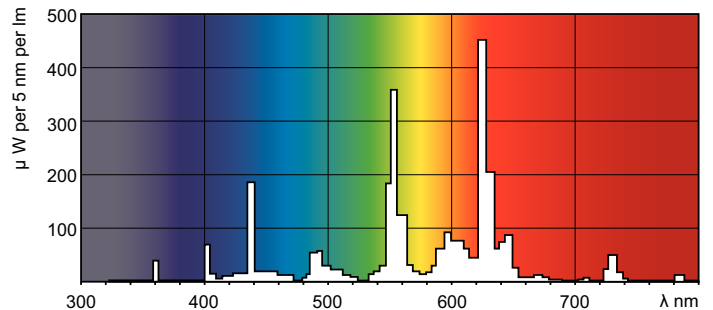

MASTER TL5 High Efficiency

MASTER TL5 HE 14W/830 1SL/20

This TL5 lamp (tube diameter 16 mm) has a high luminous efficacy, resulting in low energy consumption. The High Efficiency TL5 lamp offers excellent lumen maintenance and good color rendering. Application areas are offices, industry, public and governmental buildings, schools, hospitals and indoor sports lighting.

Product data

General Information		Color Rendering Index (Max)	
Cap-Base	G5 [G5]	Color Rendering Index (Min)	80
Life to 50% Failures Preheat (Nom)	24000 h	Color Rendering Index (Nom)	>80
Features	na [Not Applicable]	LLMF 2000 h Rated	96 %
System Description	High Efficiency	LLMF 4000 h Rated	95 %
LSF Preheat 2000 h Rated	99 %	LLMF 6000 h Rated	94 %
LSF Preheat 4000 h Rated	99 %	LLMF 8000 h Rated	93 %
LSF Preheat 6000 h Rated	99 %	LLMF 12000 h Rated	92 %
LSF Preheat 8000 h Rated	99 %	LLMF 16000 h Rated	91 %
LSF Preheat 16000 h Rated	97 %	LLMF 20000 h Rated	90 %
LSF Preheat 20000 h Rated	84 %		
Light Technical		Operating and Electrical	
Color Code	830 [CCT of 3000K]	Power (Rated) (Nom)	14 W
Luminous Flux (Nom)	1350 lm	Lamp Current (Nom)	0.165 A
Luminous Flux (Rated) (Nom)	1200 lm		
Color Designation	Warm White (WW)	Temperature	
Luminous Efficacy (@ Max Lumen, Rated) (Nom)	99 lm/W	Design Temperature (Nom)	35 °C
Correlated Color Temperature (Nom)	3000 K		
Luminous Efficacy (rated) (Nom)	86 lm/W		

Dimensional drawing

TL5 14W/830/GP HE

Product	D (max)	A (max)	B (max)	B (min)	C (max)
MASTER TL5 HE 14W/830 1SL/20	17 mm	549.0 mm	556.1 mm	553.7 mm	563.2 mm

Photometric data

Lightcolor /830

Lightcolor /830