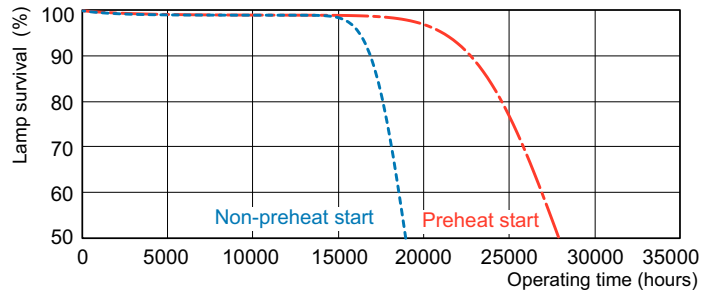

MASTER TL5 High Efficiency

Lifetime