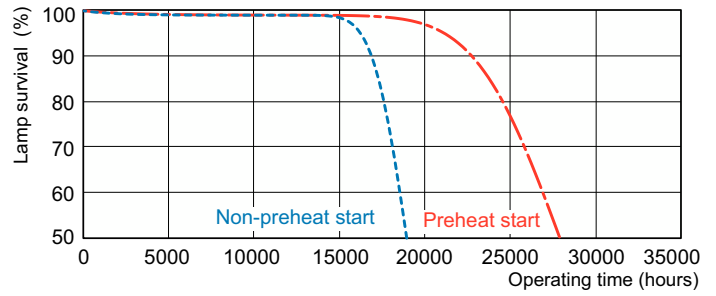

MASTER TL5 High Efficiency

Levensduur

Life Expectancy Diagram - MASTER TL5 HE 14W/835 SLV/40

Lumen Maintenance Diagram - MASTER TL5 HE 14W/835 SLV/40