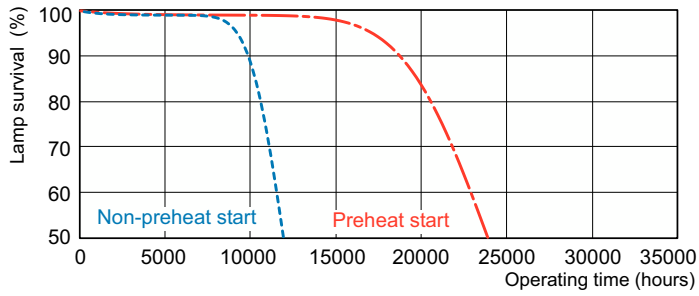

MASTER TL5 High Efficiency

Levensduur

Life Expectancy Diagram - MASTER TL5 HE 14W/835 SLV/40

Lumen Maintenance Diagram - MASTER TL5 HE 14W/835 SLV/40