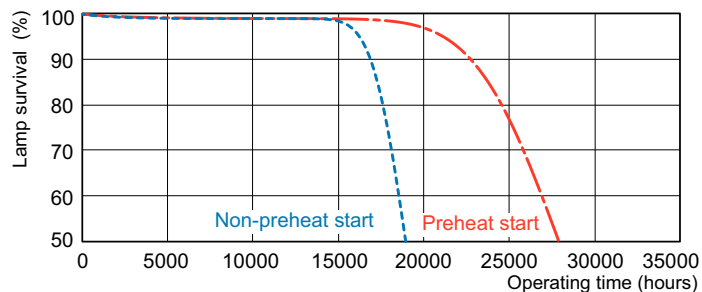

Life Expectancy Diagram - MASTER TL5 HE 14W/840 SLV/40