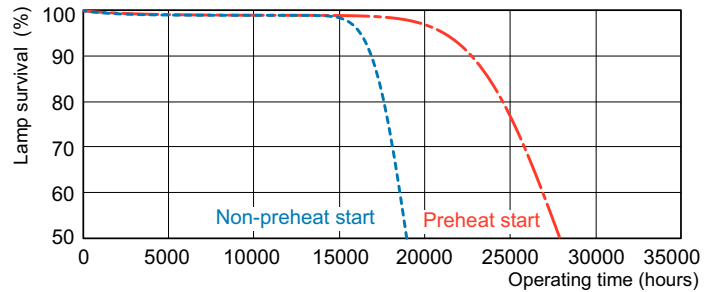

Life Expectancy Diagram - MASTER TL5 HE 14W/865 UNP/40