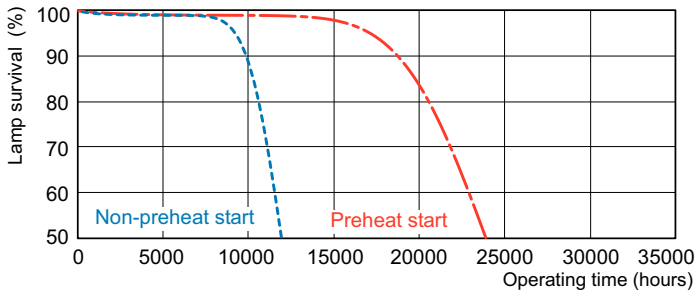

Lebensdauer

Life Expectancy Diagram - MASTER TL5 HE 14W/865 UNP/40