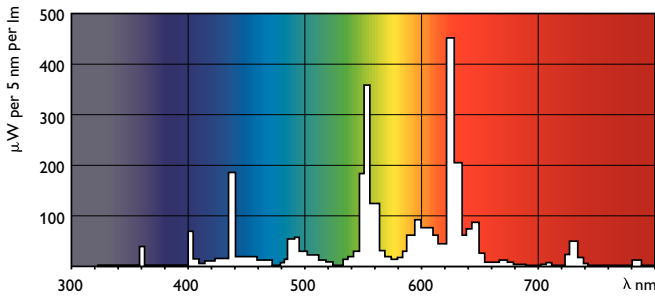

Product data

General Information		Controls and Dimming	
Cap-Base	G5	Dimmable	No
Light Technical		Mechanical and Housing	
Color Code	830 [CCT of 3000K]	Bulb Shape	T5
Luminous Flux	2,100 lm	Approval and Application	
Color Designation	Warm White (WW)	Mercury (Hg) Content (Nom)	2.0 mg
Correlated Color Temperature (Nom)	3000 K	Energy Consumption kWh/1000 h	23 kWh
Luminous Efficacy (rated) (Nom)	94 lm/W	Product Data	
Color rendering index (CRI)	82	Order product name	TL5 Essential 21W/830 1SL/40
Operating and Electrical		Full product name	TL5 Essential 21W/830 1SL/40
Power Consumption	20.8 W	Full product code	871150057037655
Lamp Current (Nom)	0.170 A	Order code	927926483058
		Material Nr. (12NC)	927926483058

Product	D (max)	A (max)	B (max)	B (min)	C (max)
TL5 Essential 21W/830 1SL/40	17.0 mm	849.0 mm	856.1 mm	853.7 mm	863.2 mm

Photometric data

Spectral Power Distribution Colour - TL5 Essential 21W/830 1SL/40