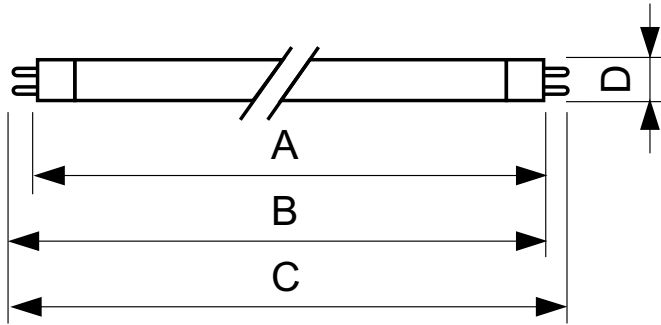

Product data

General Information		Controls and Dimming	
Cap-Base	G5	Dimmable	No
Light Technical		Mechanical and Housing	
Color Code	830 [CCT of 3000K]	Bulb Shape	T5
Luminous Flux	2,100 lm	Approval and Application	
Color Designation	Warm White (WW)	Mercury (Hg) Content (Nom)	2.0 mg
Correlated Color Temperature (Nom)	3000 K	Energy Consumption kWh/1000 h	23 kWh
Luminous Efficacy (rated) (Nom)	94 lm/W	Product Data	
Color rendering index (CRI)	82	Order product name	TL5 Essential 21W/830 1SL/40
Operating and Electrical		Full product name	TL5 Essential 21W/830 1SL/40
Power Consumption	20.8 W	Full product code	871150057037655
Lamp Current (Nom)	0.170 A	Order code	927926483058
		Material Nr. (12NC)	927926483058

Product	D (max)	A (max)	B (max)	B (min)	C (max)
TL5 Essential 21W/830 1SL/40	17.0 mm	849.0 mm	856.1 mm	853.7 mm	863.2 mm

Photometric data

Spectral Power Distribution Colour - TL5 Essential 21W/830 1SL/40