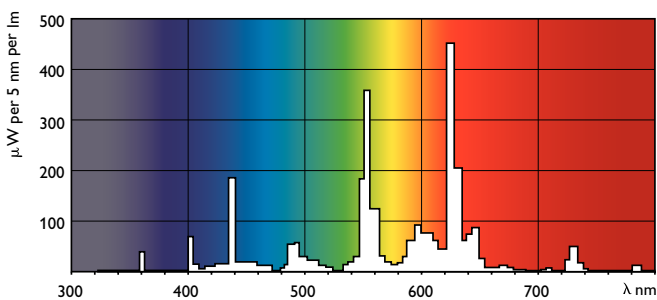

### Product data

General Information		LLMF 2000 h Rated		94 %	
Cap-Base	G5 [ G5]	LLMF 4000 h Rated	92 %		
Life to 50% Failures Preheat (Nom)	20000 h	LLMF 6000 h Rated	91 %		
LSF Preheat 2000 h Rated	98 %	LLMF 8000 h Rated	90 %		
LSF Preheat 4000 h Rated	97 %	LLMF 12000 h Rated	88 %		
LSF Preheat 6000 h Rated	95 %	LLMF 16000 h Rated	87 %		
LSF Preheat 8000 h Rated	93 %	LLMF 20000 h Rated	86 %		
LSF Preheat 16000 h Rated	70 %				
LSF Preheat 20000 h Rated	50 %				
Light Technical		Operating and Electrical			
Color Code	830 [ CCT of 3000K]	Power (Rated) (Nom)	20.8 W		
Luminous Flux (Nom)	2100 lm	Lamp Current (Nom)	0.170 A		
Luminous Flux (Rated) (Nom)	1950 lm	Temperature			
Color Designation	Warm White (WW)	Design Temperature (Nom)	30 °C		
Luminous Efficacy (@ Max Lumen, Rated) (Nom)	101 lm/W	Controls and Dimming			
Correlated Color Temperature (Nom)	3000 K	Dimmable	No		
Luminous Efficacy (rated) (Nom)	94 lm/W	Approval and Application			
Color Rendering Index (Max)	85	Energy Efficiency Label (EEL)	A		
Color Rendering Index (Min)	80	Mercury (Hg) Content (Nom)	2.0 mg		
Color Rendering Index (Nom)	82				

## Warnings and Safety

- 20,000 hours lifetime (50% survival point, 3 hour cycle) with preheat ballast which is ENEC compliant. Lifetime performance may differ on non-ENEC compliant ballasts.

## Photometric data

Lightcolor /830