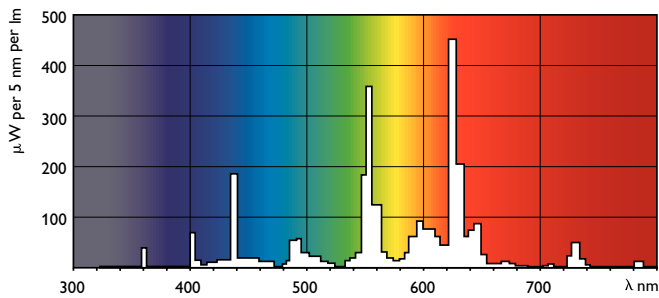

Warnings and Safety

- 20,000 hours lifetime (50% survival point, 3 hour cycle) with preheat ballast which is ENEC compliant. Lifetime performance may differ on non-ENEC compliant ballasts.

Product data

General Information		Mechanical and Housing	
Cap-Base	G5 [G5]	Bulb Shape	T5 [16 mm (T5)]
Light Technical		Approval and Application	
Color Code	830 [CCT of 3000K]	Mercury (Hg) Content (Nom)	2.0 mg
Luminous Flux	2,100 lm	Energy Consumption kWh/1000 h	23 kWh
Color Designation	Warm White (WW)	Product Data	
Correlated Color Temperature (Nom)	3000 K	Order product name	TL5 Essential 21W/830 1SL/40
Luminous Efficacy (rated) (Nom)	94 lm/W	Full product name	TL5 Essential 21W/830 1SL/40
Color rendering index (CRI)	82	Full product code	871150057037655
Operating and Electrical		Order code	927926483058
Power Consumption	20.8 W	Material Nr. (12NC)	927926483058
Lamp Current (Nom)	0.170 A	Numerator - Quantity Per Pack	1
Controls and Dimming		EAN/UPC - Product/Case	8711500570376
Dimmable	No	Numerator - Packs per outer box	40
		EAN/UPC - Case	8711500570383

TL5 Essential HE Super 80

Dimensional drawing

Product	D (max)	A (max)	B (max)	B (min)	C (max)
TL5 Essential 21W/830 1SL/40	17.0 mm	849.0 mm	856.1 mm	853.7 mm	863.2 mm

Photometric data

Spectral Power Distribution Colour - TL5 Essential 21W/830 1SL/40