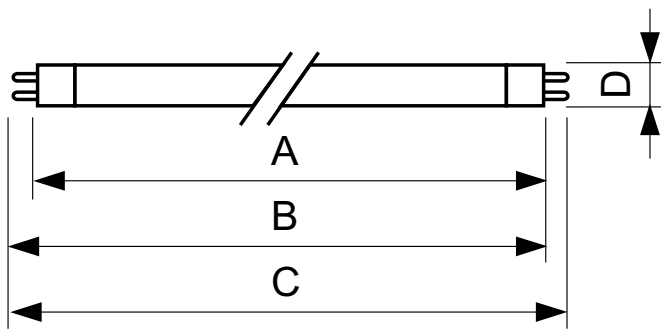

# TL5 Essential HE Super 80

Energy Consumption kWh/1000 h	23 kWh
<b>Product Data</b>	
Full product code	871150057037655
Order product name	TL5 Essential 21W/830 1SL/40
EAN/UPC - Product	8711500570376
Order code	927926483058

## Dimensional drawing

TL5 ESS 21W/830

Product	D (max)	A (max)	B (max)	B (min)	C (max)
TL5 Essential 21W/830 1SL/40	17.0 mm	849.0 mm	856.1 mm	853.7 mm	863.2 mm