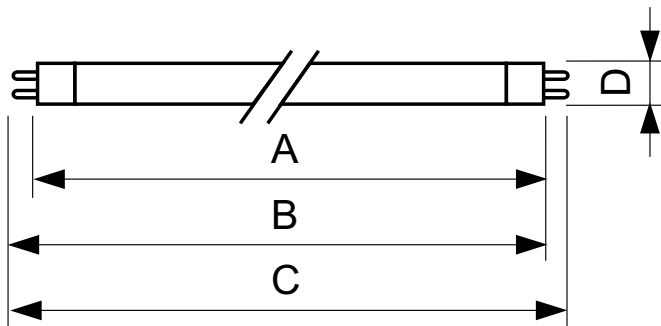

Warnings and Safety

- 20,000 hours lifetime (50% survival point, 3 hour cycle) with preheat ballast which is ENEC compliant. Lifetime performance may differ on non-ENEC compliant ballasts.

Product data

General information		Color Rendering Index (Max)	
Cap-Base	G5 [G5]	Color Rendering Index (Max)	85
Life to 50% Failures Preheat (Nom)	20000 h	Color Rendering Index (Min)	80
LSF Preheat 2000 h Rated	98 %	Color Rendering Index (Nom)	82
LSF Preheat 4000 h Rated	97 %	LLMF 2000 h Rated	94 %
LSF Preheat 6000 h Rated	95 %	LLMF 4000 h Rated	92 %
LSF Preheat 8000 h Rated	93 %	LLMF 6000 h Rated	91 %
LSF Preheat 16000 h Rated	70 %	LLMF 8000 h Rated	90 %
LSF Preheat 20000 h Rated	50 %	LLMF 12000 h Rated	88 %
		LLMF 16000 h Rated	87 %
		LLMF 20000 h Rated	86 %
Light technical		Operating and electrical	
Color Code	830 [CCT of 3000K]	Power (Nom)	20.8 W
Luminous Flux (Nom)	2100 lm	Lamp Current (Nom)	0.170 A
Luminous Flux (Rated) (Nom)	1950 lm		
Color Designation	Warm White (WW)	Temperature	
Luminous Efficacy (@ Max Lumen, Rated) (Nom)	101 lm/W	Design Temperature (Nom)	30 °C
Correlated Color Temperature (Nom)	3000 K		
Luminous Efficacy (rated) (Nom)	94 lm/W		

TL5 Essential HE Super 80

Controls and dimming	
Dimmable	No
Mechanical and housing	
Bulb Shape	T5 [16 mm (T5)]
Approval and application	
Mercury (Hg) Content (Nom)	2.0 mg
Energy Consumption kWh/1000 h	23 kWh
Product data	
Full product code	871150057037655

Order product name	TL5 Essential 21W/830 1SL/40
EAN/UPC - Product	8711500570376
Order code	927926483058
Numerator - Quantity Per Pack	1
Numerator - Packs per outer box	40
Material Nr. (12NC)	927926483058
Net Weight (Piece)	69.500 g

Dimensional drawing

Product	D (max)	A (max)	B (max)	B (min)	C (max)
TL5 Essential 21W/830 1SL/40	17.0 mm	849.0 mm	856.1 mm	853.7 mm	863.2 mm

TL5 Essential 21W/830 1SL/40

Photometric data

LDPO_TL5ESS8_ESS_830-Spectral power distribution Colour