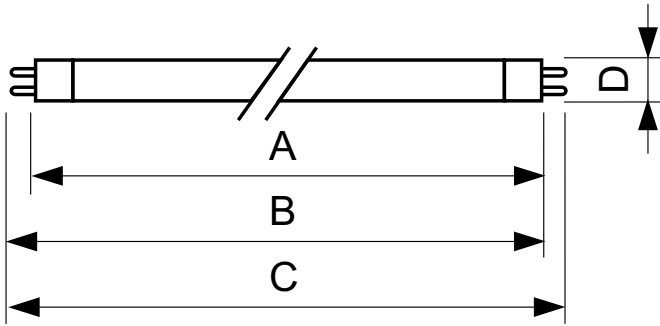

Warnings and Safety

- 20,000 hours lifetime (50% survival point, 3 hour cycle) with preheat ballast which is ENEC compliant. Lifetime performance may differ on non-ENEC compliant ballasts.

Product data

General Information		Mechanical and Housing	
Cap-Base	G5 [G5]	Bulb Shape	T5 [16 mm (T5)]
Light Technical		Approval and Application	
Color Code	830 [CCT of 3000K]	Mercury (Hg) Content (Nom)	2.0 mg
Luminous Flux	2,100 lm	Energy Consumption kWh/1000 h	23 kWh
Color Designation	Warm White (WW)	Product Data	
Correlated Color Temperature (Nom)	3000 K	Order product name	TL5 Essential 21W/830 1SL/40
Luminous Efficacy (rated) (Nom)	94 lm/W	Full product name	TL5 Essential 21W/830 1SL/40
Color rendering index (CRI)	82	Full product code	871150057037655
Operating and Electrical		Order code	927926483058
Power Consumption	20.8 W	Material Nr. (12NC)	927926483058
Lamp Current (Nom)	0.170 A	Numerator - Quantity Per Pack	1
Controls and Dimming		EAN/UPC - Product/Case	8711500570376
Dimmable	No	Numerator - Packs per outer box	40
		EAN/UPC - Case	8711500570383

TL5 Essential HE Super 80

Dimensional drawing

Product	D (max)	A (max)	B (max)	B (min)	C (max)
TL5 Essential 21W/830 1SL/40	17.0 mm	849.0 mm	856.1 mm	853.7 mm	863.2 mm

Photometric data

Spectral Power Distribution Colour - TL5 Essential 21W/830 1SL/40