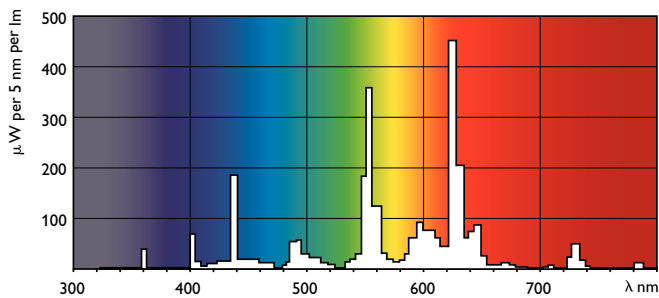

Warnings and Safety

- 20,000 hours lifetime (50% survival point, 3 hour cycle) with preheat ballast which is ENEC compliant. Lifetime performance may differ on non-ENEC compliant ballasts.

Product data

General information		Color Rendering Index (Max)	
Cap-Base	G5 [G5]	Color Rendering Index (Max)	85
Life to 50% Failures Preheat (Nom)	20000 h	Color Rendering Index (Min)	80
LSF Preheat 2000 h Rated	98 %	Color Rendering Index (Nom)	82
LSF Preheat 4000 h Rated	97 %	LLMF 2000 h Rated	94 %
LSF Preheat 6000 h Rated	95 %	LLMF 4000 h Rated	92 %
LSF Preheat 8000 h Rated	93 %	LLMF 6000 h Rated	91 %
LSF Preheat 16000 h Rated	70 %	LLMF 8000 h Rated	90 %
LSF Preheat 20000 h Rated	50 %	LLMF 12000 h Rated	88 %
		LLMF 16000 h Rated	87 %
		LLMF 20000 h Rated	86 %
Light technical		Operating and electrical	
Color Code	830 [CCT of 3000K]	Power (Nom)	20.8 W
Luminous Flux (Nom)	2100 lm	Lamp Current (Nom)	0.170 A
Luminous Flux (Rated) (Nom)	1950 lm		
Color Designation	Warm White (WW)	Temperature	
Luminous Efficacy (@ Max Lumen, Rated) (Nom)	101 lm/W	Design Temperature (Nom)	30 °C
Correlated Color Temperature (Nom)	3000 K		
Luminous Efficacy (rated) (Nom)	94 lm/W		

TL5 Essential HE Super 80

Controls and dimming	
Dimmable	No
Mechanical and housing	
Bulb Shape	T5 [16 mm (T5)]
Approval and application	
Mercury (Hg) Content (Nom)	2.0 mg
Energy Consumption kWh/1000 h	23 kWh
Product data	
Full product code	871150057037655

Order product name	TL5 Essential 21W/830 1SL/40
EAN/UPC - Product	8711500570376
Order code	927926483058
Numerator - Quantity Per Pack	1
Numerator - Packs per outer box	40
Material Nr. (12NC)	927926483058
Net Weight (Piece)	69.500 g

Dimensional drawing

Product	D (max)	A (max)	B (max)	B (min)	C (max)
TL5 Essential 21W/830 1SL/40	17.0 mm	849.0 mm	856.1 mm	853.7 mm	863.2 mm

TL5 Essential 21W/830 1SL/40

Photometric data

LDPO_TL5ESS8_ESS_830-Spectral power distribution Colour