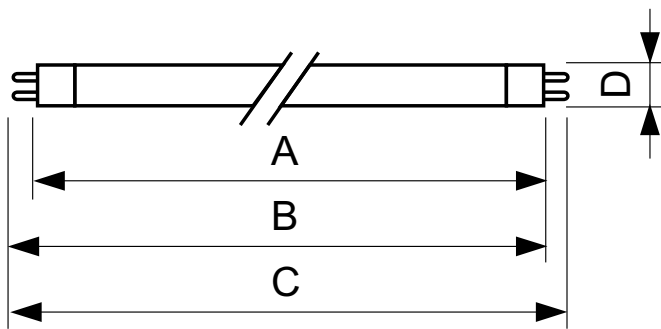

TL5 Essential HE Super 80

Energy Consumption kWh/1000 h	23 kWh
Product Data	
Full product code	692341077182400
Order product name	TL5 Essential 21W/830 1SL/40
EAN/UPC - Product	6923410771824
Order code	927926483060

Numerator - Quantity Per Pack	1
Numerator - Packs per outer box	40
Material Nr. (12NC)	927926483060
Net Weight (Piece)	0.075 kg

Warnings and Safety

- 20,000 hours lifetime (50% survival point, 3 hour cycle) with preheat ballast which is ENEC compliant. Lifetime performance may differ on non-ENEC compliant ballasts.

Dimensional drawing

TL5 ESS 21W/830