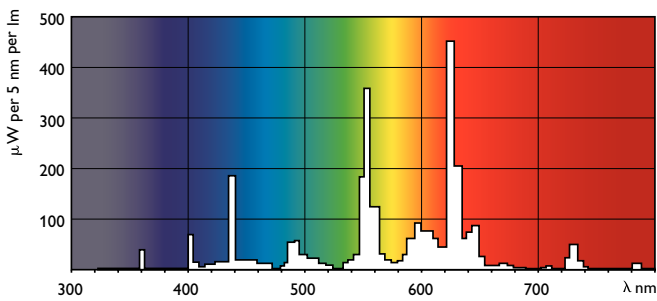

### Product data

General Information	
Cap-Base	G5 [ G5]
Life to 50% Failures Preheat (Nom)	20000 h
LSF Preheat 2000 h Rated	98 %
LSF Preheat 4000 h Rated	97 %
LSF Preheat 6000 h Rated	95 %
LSF Preheat 8000 h Rated	93 %
LSF Preheat 16000 h Rated	70 %
LSF Preheat 20000 h Rated	50 %
Light Technical	
Color Code	830 [ CCT of 3000K]
Luminous Flux (Nom)	2100 lm
Luminous Flux (Rated) (Nom)	1950 lm
Color Designation	Warm White (WW)
Luminous Efficacy (@ Max Lumen, Rated) (Nom)	101 lm/W
Correlated Color Temperature (Nom)	3000 K
Luminous Efficacy (rated) (Nom)	94 lm/W
Color Rendering Index (Max)	85
Color Rendering Index (Min)	80
Color Rendering Index (Nom)	82

## Warnings and Safety

- 20,000 hours lifetime (50% survival point, 3 hour cycle) with preheat ballast which is ENEC compliant. Lifetime performance may differ on non-ENEC compliant ballasts.

## Photometric data

Lightcolor /830