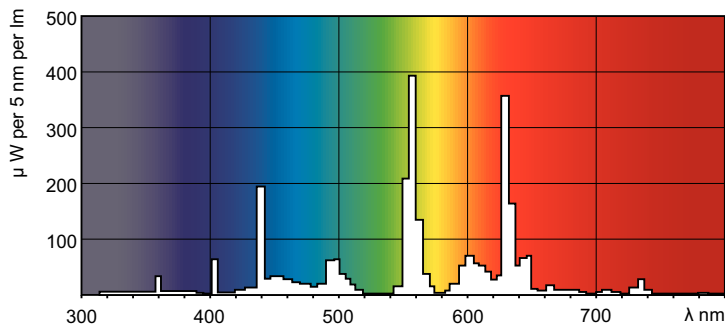

Photometric data

Lightcolour /840