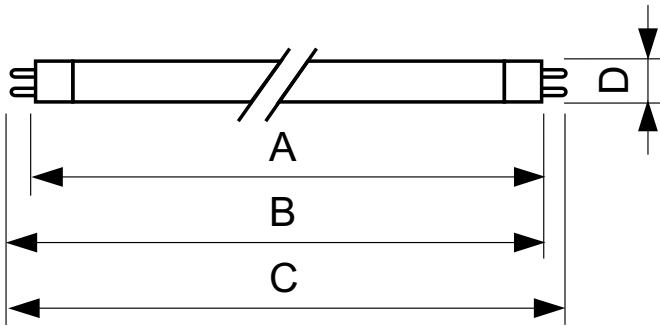

TL5 Essential HE Super 80

Controls and Dimming

Dimmable	No
----------	----

Approval and Application

Energy efficiency label (EEL)	A
Mercury (Hg) content (nom.)	2.0 mg

Product Data

Full product code	871150057039055
-------------------	-----------------

Dimensional drawing

TL5 ESS 21W/840

Product	D (max)	A (max)	B (max)	B (min)	C (max)
TL5 Essential 21W/840 1SL/40	17.0 mm	849.0 mm	856.1 mm	853.7 mm	863.2 mm

Photometric data

Lightcolour /840