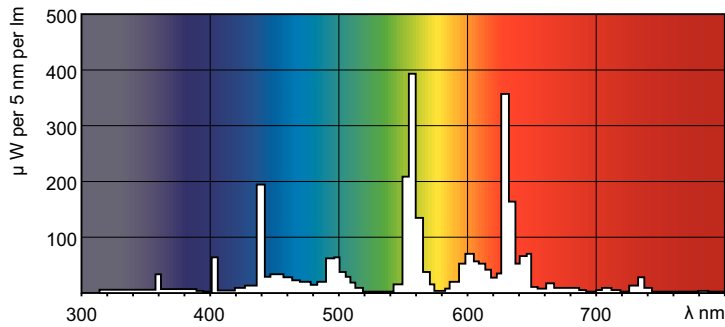

Warnings and Safety

- 20,000 hours lifetime (50% survival point, 3 hour cycle) with preheat ballast which is ENEC compliant. Lifetime performance may differ on non-ENEC compliant ballasts.

Product data

General Information		Mechanical and Housing	
Cap-Base	G5	Bulb Shape	T5
Light Technical		Approval and Application	
Color Code	840 [CCT of 4000K]	Mercury (Hg) Content (Nom)	2.0 mg
Luminous Flux	2,100 lm	Product Data	
Color Designation	Cool White (CW)	Order product name	TL5 Essential 21W/840 1SL/40
Correlated Color Temperature (Nom)	4000 K	Full product name	TL5 Essential 21W/840 1SL/40
Luminous Efficacy (rated) (Nom)	94 lm/W	Full product code	871150057039055
Color rendering index (CRI)	82	Order code	927926484058
Operating and Electrical		Material Nr. (12NC)	927926484058
Power Consumption	20.8 W	Numerator - Quantity Per Pack	1
Lamp Current (Nom)	0.170 A	EAN/UPC - Product/Case	8711500570390
Controls and Dimming		Numerator - Packs per outer box	40
Dimmable	No	EAN/UPC - Case	8711500570406

TL5 Essential HE Super 80

Dimensional drawing

Product	D (max)	A (max)	B (max)	B (min)	C (max)
TL5 Essential 21W/840 1SL/40	17.0 mm	849.0 mm	856.1 mm	853.7 mm	863.2 mm

Photometric data

Spectral Power Distribution Colour - TL5 Essential 21W/840 1SL/40