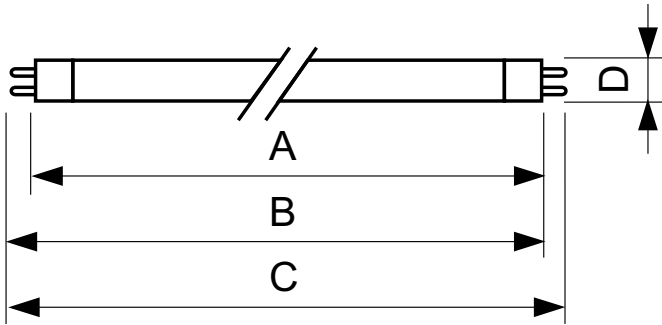

Warnings and Safety

- 20,000 hours lifetime (50% survival point, 3 hour cycle) with preheat ballast which is ENEC compliant. Lifetime performance may differ on non-ENEC compliant ballasts.

Product data

General Information		Mechanical and Housing	
Cap-Base	G5	Bulb Shape	T5
Light Technical		Approval and Application	
Color Code	840 [CCT of 4000K]	Mercury (Hg) Content (Nom)	2.0 mg
Luminous Flux	2,100 lm	Product Data	
Color Designation	Cool White (CW)	Order product name	TL5 Essential 21W/840 1SL/40
Correlated Color Temperature (Nom)	4000 K	Full product name	TL5 Essential 21W/840 1SL/40
Luminous Efficacy (rated) (Nom)	94 lm/W	Full product code	871150057039055
Color rendering index (CRI)	82	Order code	927926484058
Operating and Electrical		Material Nr. (12NC)	927926484058
Power Consumption	20.8 W	Numerator - Quantity Per Pack	1
Lamp Current (Nom)	0.170 A	EAN/UPC - Product/Case	8711500570390
Controls and Dimming		Numerator - Packs per outer box	40
Dimmable	No	EAN/UPC - Case	8711500570406

TL5 Essential HE Super 80

Dimensional drawing

Product	D (max)	A (max)	B (max)	B (min)	C (max)
TL5 Essential 21W/840 1SL/40	17.0 mm	849.0 mm	856.1 mm	853.7 mm	863.2 mm

Photometric data

Spectral Power Distribution Colour - TL5 Essential 21W/840 1SL/40