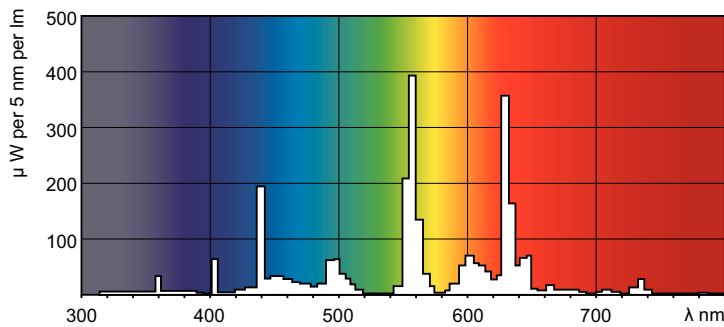

## Warnings and Safety

- 20,000 hours lifetime (50% survival point, 3 hour cycle) with preheat ballast which is ENEC compliant. Lifetime performance may differ on non-ENEC compliant ballasts.

## Photometric data

Lightcolor /840