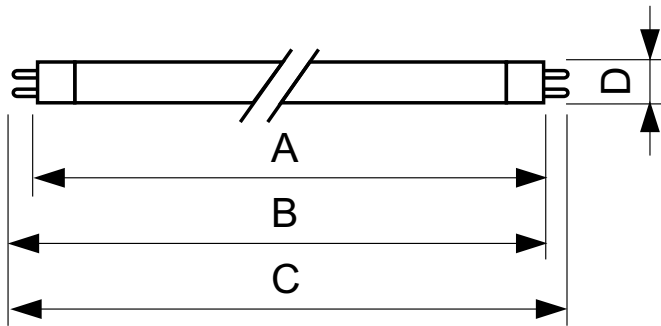

## Dimensional drawing

TL5 ESS 21W/840

Product	D (max)	A (max)	B (max)	B (min)	C (max)
TL5 Essential 21W/840 1SL/40	17.0 mm	849.0 mm	856.1 mm	853.7 mm	863.2 mm