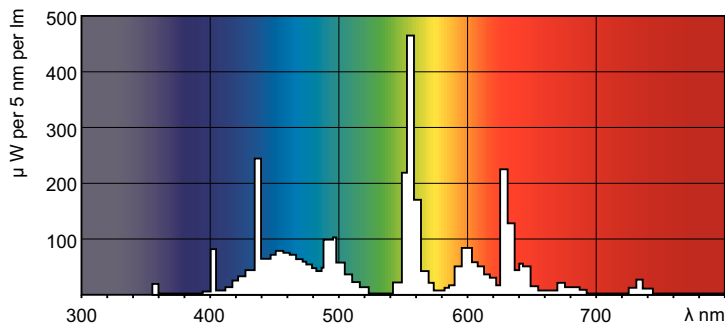

Photometric data