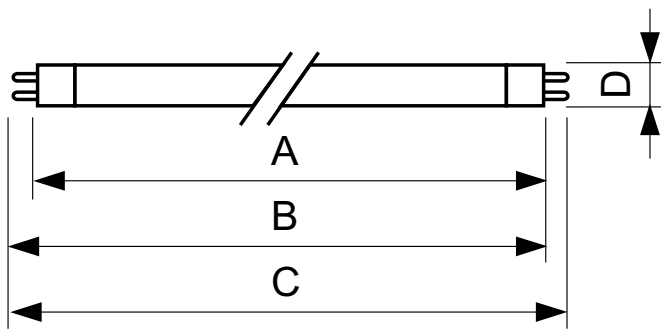

TL5 Essential HE Super 80

Mercury (Hg) content (nom.)	2.0 mg
Product Data	
Full product code	871150057041355
Order product name	TL5 Essential 21W/865 1SL/40
EAN/UPC – product	8711500570413
Order code	927926486558

Dimensional drawing

TL5 ESS 21W/865

Product	D (max)	A (max)	B (max)	B (min)	C (max)
TL5 Essential 21W/865 1SL/40	17.0 mm	849.0 mm	856.1 mm	853.7 mm	863.2 mm

Photometric data

TL5 Essential HE Super 80