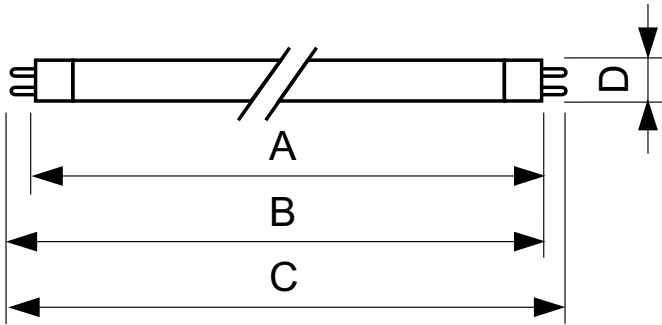

### Product data

General Information	
Cap-Base	G5
Light Technical	
Color Code	865 [CCT of 6500K]
Luminous Flux	1,900 lm
Color Designation	Cool Daylight
Correlated Color Temperature (Nom)	6500 K
Luminous Efficacy (rated) (Nom)	84 lm/W
Color rendering index (CRI)	82
Operating and Electrical	
Power Consumption	20.8 W
Lamp Current (Nom)	0.170 A
Controls and Dimming	
Dimmable	No

Mechanical and Housing	
Bulb Shape	T5
Approval and Application	
Mercury (Hg) Content (Nom)	2.0 mg
Product Data	
Order product name	TL5 Essential 21W/865 1SL/40
Full product name	TL5 Essential 21W/865 1SL/40
Full product code	871150057041355
Order code	927926486558
Material Nr. (12NC)	927926486558
Numerator - Quantity Per Pack	1
EAN/UPC - Product/Case	8711500570413
Numerator - Packs per outer box	40
EAN/UPC - Case	8711500570420

## Dimensional drawing

Product	D (max)	A (max)	B (max)	B (min)	C (max)
TL5 Essential 21W/865 1SL/40	17.0 mm	849.0 mm	856.1 mm	853.7 mm	863.2 mm