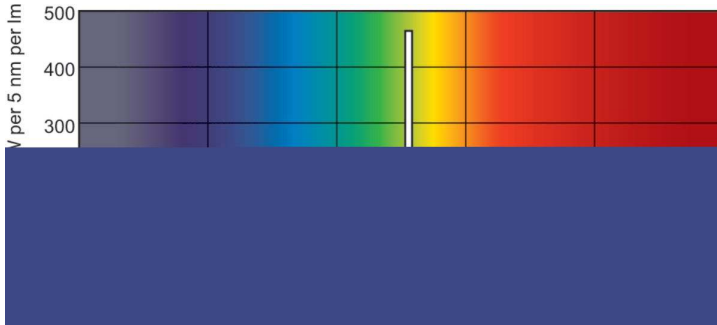

### Product data

General Information	
Cap-Base	G5
Light Technical	
Color Code	865 [CCT of 6500K]
Luminous Flux	1,900 lm
Color Designation	Cool Daylight
Correlated Color Temperature (Nom)	6500 K
Luminous Efficacy (rated) (Nom)	84 lm/W
Color rendering index (CRI)	82
Operating and Electrical	
Power Consumption	20.8 W
Lamp Current (Nom)	0.170 A
Controls and Dimming	
Dimmable	No

Mechanical and Housing	
Bulb Shape	T5
Approval and Application	
Mercury (Hg) Content (Nom)	2.0 mg
Product Data	
Order product name	TL5 Essential 21W/865 1SL/40
Full product name	TL5 Essential 21W/865 1SL/40
Full product code	871150057041355
Order code	927926486558
Material Nr. (12NC)	927926486558
Numerator - Quantity Per Pack	1
EAN/UPC - Product/Case	8711500570413
Numerator - Packs per outer box	40
EAN/UPC - Case	8711500570420

## Photometric data

Spectral Power Distribution Colour - TL5 Essential 21W/865 1SL/40