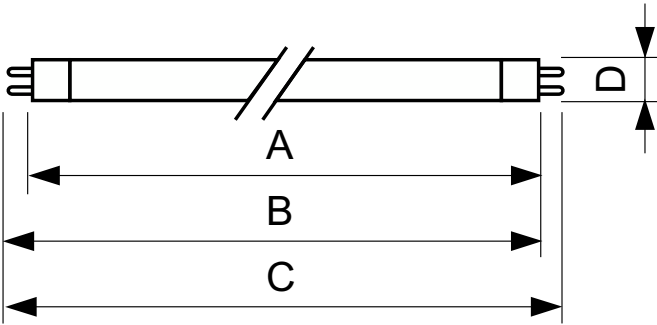

Product data

General Information		Controls and Dimming	
Cap-Base	G5	Dimmable	No
Light Technical		Mechanical and Housing	
Color Code	865 [CCT of 6500K]	Bulb Shape	T5
Luminous Flux	1,900 lm	Approval and Application	
Color Designation	Cool Daylight	Mercury (Hg) Content (Nom)	2.0 mg
Correlated Color Temperature (Nom)	6500 K	Product Data	
Luminous Efficacy (rated) (Nom)	84 lm/W	Order product name	TL5 Essential 21W/865 1SL/40
Color rendering index (CRI)	82	Full product name	TL5 Essential 21W/865 1SL/40
Operating and Electrical		Full product code	871150057041355
Power Consumption	20.8 W	Order code	927926486558
Lamp Current (Nom)	0.170 A	Material Nr. (12NC)	927926486558
		Numerator - Quantity Per Pack	1

TL5 Essential HE Super 80

EAN/UPC - Product/Case	8711500570413
Numerator - Packs per outer box	40
EAN/UPC - Case	8711500570420

Dimensional drawing

Product	D (max)	A (max)	B (max)	B (min)	C (max)
TL5 Essential 21W/865 1SL/40	17.0 mm	849.0 mm	856.1 mm	853.7 mm	863.2 mm

Photometric data

Spectral Power Distribution Colour - TL5 Essential 21W/865 1SL/40