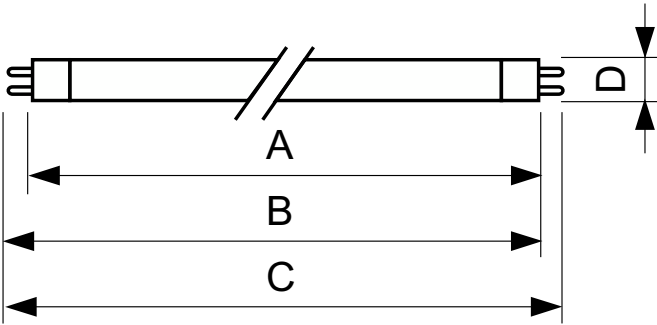

Product data

General Information		Controls and Dimming	
Cap-Base	G5 [G5]	Dimmable	No
Light Technical		Mechanical and Housing	
Color Code	865 [CCT of 6500K]	Bulb Shape	T5 [16 mm (T5)]
Luminous Flux	1,900 lm	Approval and Application	
Color Designation	Cool Daylight	Mercury (Hg) Content (Nom)	2.0 mg
Correlated Color Temperature (Nom)	6500 K	Product Data	
Luminous Efficacy (rated) (Nom)	84 lm/W	Order product name	TL5 Essential 21W/865 1SL/40
Color rendering index (CRI)	82	Full product name	TL5 Essential 21W/865 1SL/40
Operating and Electrical		Full product code	871150057041355
Power Consumption	20.8 W	Order code	927926486558
Lamp Current (Nom)	0.170 A	Material Nr. (12NC)	927926486558
		Numerator - Quantity Per Pack	1

TL5 Essential HE Super 80

EAN/UPC - Product/Case	8711500570413
Numerator - Packs per outer box	40
EAN/UPC - Case	8711500570420

Dimensional drawing

Product	D (max)	A (max)	B (max)	B (min)	C (max)
TL5 Essential 21W/865 1SL/40	17.0 mm	849.0 mm	856.1 mm	853.7 mm	863.2 mm

Photometric data

Spectral Power Distribution Colour - TL5 Essential 21W/865 1SL/40