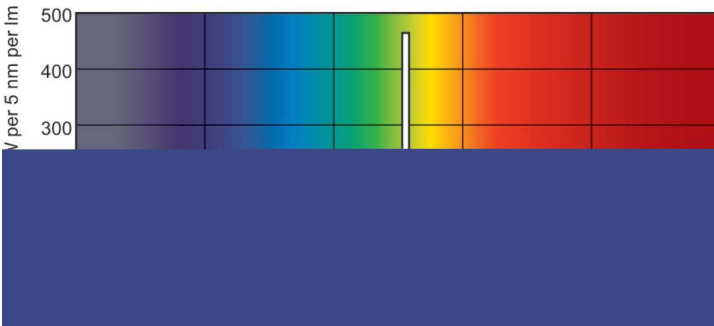

Product data

General Information		Controls and Dimming	
Cap-Base	G5 [G5]	Dimmable	No
Light Technical		Mechanical and Housing	
Color Code	865 [CCT of 6500K]	Bulb Shape	T5 [16 mm (T5)]
Luminous Flux	1,900 lm	Approval and Application	
Color Designation	Cool Daylight	Mercury (Hg) Content (Nom)	2.0 mg
Correlated Color Temperature (Nom)	6500 K	Product Data	
Luminous Efficacy (rated) (Nom)	84 lm/W	Order product name	TL5 Essential 21W/865 1SL/40
Color rendering index (CRI)	82	Full product name	TL5 Essential 21W/865 1SL/40
Operating and Electrical		Full product code	871150057041355
Power Consumption	20.8 W	Order code	927926486558
Lamp Current (Nom)	0.170 A	Material Nr. (12NC)	927926486558
		Numerator - Quantity Per Pack	1

Photometric data

Spectral Power Distribution Colour - TL5 Essential 21W/865 1SL/40