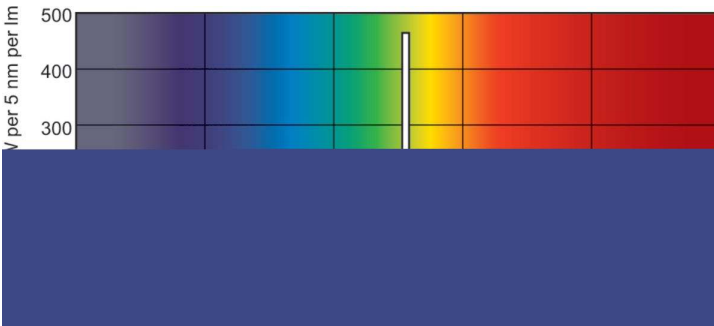

Product data

General Information		Controls and Dimming	
Cap-Base	G5	Dimmable	No
Light Technical		Mechanical and Housing	
Color Code	865 [CCT of 6500K]	Bulb Shape	T5
Luminous Flux	1,900 lm	Approval and Application	
Color Designation	Cool Daylight	Mercury (Hg) Content (Nom)	2.0 mg
Correlated Color Temperature (Nom)	6500 K	Product Data	
Luminous Efficacy (rated) (Nom)	84 lm/W	Order product name	TL5 Essential 21W/865 1SL/40
Color rendering index (CRI)	82	Full product name	TL5 Essential 21W/865 1SL/40
Operating and Electrical		Full product code	871150057041355
Power Consumption	20.8 W	Order code	927926486558
Lamp Current (Nom)	0.170 A	Material Nr. (12NC)	927926486558
		Numerator - Quantity Per Pack	1

Photometric data

Spectral Power Distribution Colour - TL5 Essential 21W/865 1SL/40