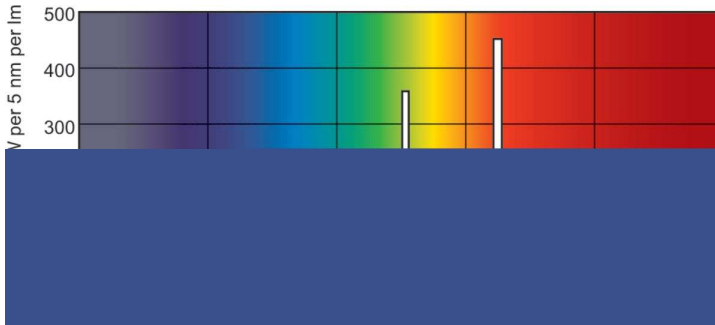

### Product data

General Information		Operating and Electrical	
Cap-Base	G5 [G5]	Power Consumption	28.1 W
Features	na [Not Applicable]	Lamp Current (Nom)	0.170 A
Flux measurement reference	Sphere		
Light Technical		Controls and Dimming	
Color Code	830 [CCT of 3000K]	Dimmable	Yes
Luminous Flux	2,675 lm		
Color Designation	Warm White (WW)	Mechanical and Housing	
Chromaticity Coordinate X (Nom)	0.44	Bulb Shape	T5 [16 mm (T5)]
Chromaticity Coordinate Y (Nom)	0.403		
Correlated Color Temperature (Nom)	3000 K	Approval and Application	
Luminous Efficacy (rated) (Nom)	96 lm/W	Energy Efficiency Class	F
Color rendering index (CRI)	82	Mercury (Hg) Content (Nom)	1.2 mg
		Energy Consumption kWh/1000 h	29 kWh
		EPREL Registration Number	423460

# MASTER TL5 High Efficiency

Product Data	
Order product name	MASTER TL5 HE 28W/830 SLV/40
Full product name	MASTER TL5 HE 28W/830 SLV/40
Full product code	871150063946255
Order code	927926583055
Material Nr. (12NC)	927926583055

## Dimensional drawing

Product	D (max)	A (max)	B (max)	B (min)	C (max)
MASTER TL5 HE 28W/830 SLV/40	17 mm	1,149.0 mm	1,156.1 mm	1,153.7 mm	1,163.2 mm

## Photometric data

Spectral Power Distribution Colour - MASTER TL5 HE 28W/830 SLV/40