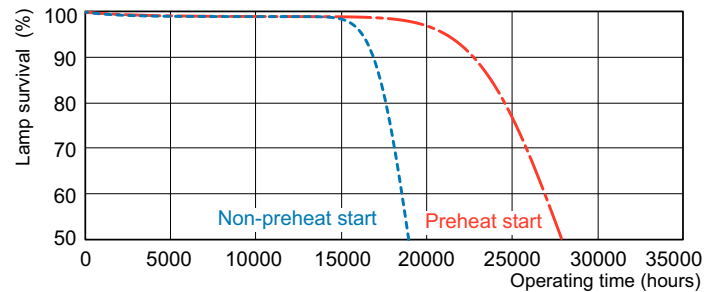

## Photometric data

Spectral Power Distribution Colour - MASTER TL5 HE 28W/830 SLV/40

## Lifetime

Life Expectancy Diagram - MASTER TL5 HE 28W/830 SLV/40

Life Expectancy Diagram - MASTER TL5 HE 28W/830 SLV/40