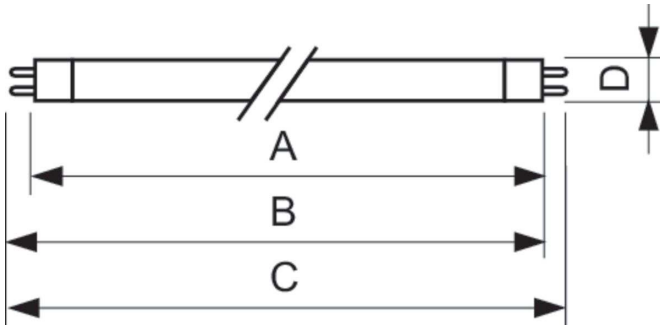

### Product data

General Information		Operating and Electrical	
Cap-Base	G5 [G5]	Power Consumption	28.1 W
Features	na [Not Applicable]	Lamp Current (Nom)	0.170 A
Flux measurement reference	Sphere		
Light Technical		Controls and Dimming	
Color Code	830 [CCT of 3000K]	Dimmable	Yes
Luminous Flux	2,675 lm		
Color Designation	Warm White (WW)	Mechanical and Housing	
Chromaticity Coordinate X (Nom)	0.44	Bulb Shape	T5 [16 mm (T5)]
Chromaticity Coordinate Y (Nom)	0.403		
Correlated Color Temperature (Nom)	3000 K	Approval and Application	
Luminous Efficacy (rated) (Nom)	96 lm/W	Energy Efficiency Class	F
Color rendering index (CRI)	82	Mercury (Hg) Content (Nom)	1.2 mg
		Energy Consumption kWh/1000 h	29 kWh
		EPREL Registration Number	423460

# MASTER TL5 High Efficiency

Product Data	
Order product name	MASTER TL5 HE 28W/830 SLV/40
Full product name	MASTER TL5 HE 28W/830 SLV/40
Full product code	871150063946255
Order code	927926583055
Material Nr. (12NC)	927926583055

## Dimensional drawing

Product	D (max)	A (max)	B (max)	B (min)	C (max)
MASTER TL5 HE 28W/830 SLV/40	17 mm	1,149.0 mm	1,156.1 mm	1,153.7 mm	1,163.2 mm