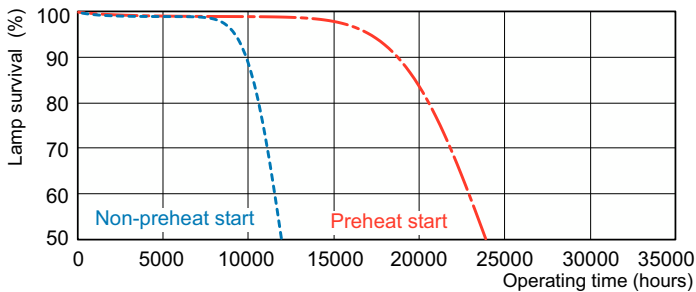

Product data

General Information		Operating and Electrical	
Cap-Base	G5	Power Consumption	28.1 W
Features	na [Not Applicable]	Lamp Current (Nom)	0.170 A
Flux measurement reference	Sphere		
Light Technical		Controls and Dimming	
Color Code	840 [CCT of 4000K]	Dimmable	Yes
Luminous Flux	2,675 lm		
Color Designation	Cool White (CW)	Mechanical and Housing	
Chromaticity Coordinate X (Nom)	0.38	Bulb Shape	T5
Chromaticity Coordinate Y (Nom)	0.38		
Correlated Color Temperature (Nom)	4000 K	Approval and Application	
Luminous Efficacy (rated) (Nom)	96 lm/W	Energy Efficiency Class	F
Color rendering index (CRI)	80	Mercury (Hg) Content (Nom)	1.2 mg
		Energy Consumption kWh/1000 h	29 kWh
		EPREL Registration Number	423535

Photometric data

Spectral Power Distribution Colour - MASTER TL5 HE 28W/840 UNP/40

Lifetime

Life Expectancy Diagram - MASTER TL5 HE 28W/840 UNP/40

Life Expectancy Diagram - MASTER TL5 HE 28W/840 UNP/40

MASTER TL5 High Efficiency