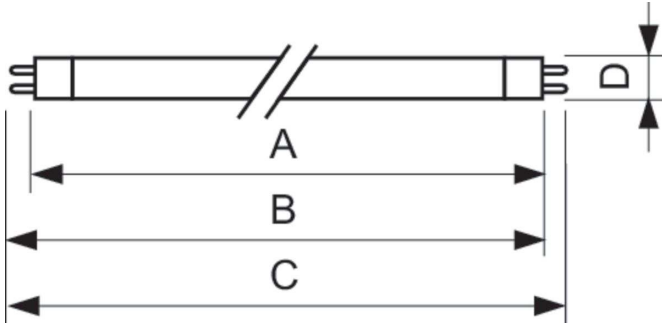

MASTER TL5 High Efficiency

MASTER TL5 HE 28W/840 UNP/40

This TL5 lamp (tube diameter 16 mm) has a high luminous efficacy, resulting in low energy consumption. The High Efficiency TL5 lamp offers excellent lumen maintenance and good color rendering. Application areas are offices, industry, public and governmental buildings, schools, hospitals and indoor sports lighting.

Product data

General Information		Operating and Electrical	
Cap-Base	G5	Power Consumption	28.1 W
Features	na [Not Applicable]	Lamp Current (Nom)	0.170 A
Flux measurement reference	Sphere		
Light Technical		Controls and Dimming	
Color Code	840 [CCT of 4000K]	Dimmable	Yes
Luminous Flux	2,675 lm		
Color Designation	Cool White (CW)	Mechanical and Housing	
Chromaticity Coordinate X (Nom)	0.38	Bulb Shape	T5
Chromaticity Coordinate Y (Nom)	0.38		
Correlated Color Temperature (Nom)	4000 K	Approval and Application	
Luminous Efficacy (rated) (Nom)	96 lm/W	Energy Efficiency Class	F
Color rendering index (CRI)	80	Mercury (Hg) Content (Nom)	1.2 mg
		Energy Consumption kWh/1000 h	29 kWh
		EPREL Registration Number	423535

MASTER TL5 High Efficiency

Product Data	
Order product name	MASTER TL5 HE 28W/840 UNP/40
Full product name	MASTER TL5 HE 28W/840 UNP/40
Full product code	871150061090455
Order code	61090455
Material Nr. (12NC)	927926584018

Numerator - Quantity Per Pack	1
EAN/UPC - Product/Case	8711500610904
Numerator - Packs per outer box	40
EAN/UPC - Case	8711500634566

Dimensional drawing

Product	D (max)	A (max)	B (max)	B (min)	C (max)
MASTER TL5 HE 28W/840 UNP/40	17 mm	1,149.0 mm	1,156.1 mm	1,153.7 mm	1,163.2 mm