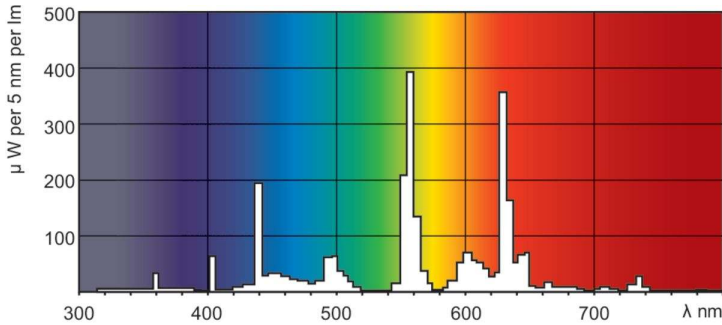

Product data

General Information		Operating and Electrical	
Cap-Base	G5	Power Consumption	28.1 W
Features	na [Not Applicable]	Lamp Current (Nom)	0.170 A
Flux measurement reference	Sphere		
Light Technical		Controls and Dimming	
Color Code	840 [CCT of 4000K]	Dimmable	Yes
Luminous Flux	2,675 lm		
Color Designation	Cool White (CW)	Mechanical and Housing	
Chromaticity Coordinate X (Nom)	0.38	Bulb Shape	T5
Chromaticity Coordinate Y (Nom)	0.38		
Correlated Color Temperature (Nom)	4000 K	Approval and Application	
Luminous Efficacy (rated) (Nom)	96 lm/W	Energy Efficiency Class	F
Color rendering index (CRI)	80	Mercury (Hg) Content (Nom)	1.2 mg
		Energy Consumption kWh/1000 h	29 kWh
		EPREL Registration Number	423535

MASTER TL5 High Efficiency

Product Data	
Order product name	MASTER TL5 HE 28W/840 UNP/40
Full product name	MASTER TL5 HE 28W/840 UNP/40
Full product code	871150061090455
Order code	61090455
Material Nr. (12NC)	927926584018

Photometric data

Spectral Power Distribution Colour - MASTER TL5 HE 28W/840 UNP/40

Lifetime

Life Expectancy Diagram - MASTER TL5 HE 28W/840 UNP/40

Life Expectancy Diagram - MASTER TL5 HE 28W/840 UNP/40

MASTER TL5 High Efficiency