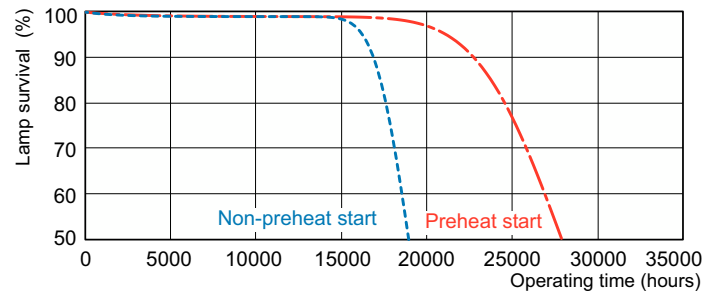

Product data

General Information		Operating and Electrical	
Cap-Base	G5	Power Consumption	28.1 W
Features	na [Not Applicable]	Lamp Current (Nom)	0.170 A
Flux measurement reference	Sphere		
Light Technical		Controls and Dimming	
Color Code	840 [CCT of 4000K]	Dimmable	Yes
Luminous Flux	2,675 lm		
Color Designation	Cool White (CW)	Mechanical and Housing	
Chromaticity Coordinate X (Nom)	0.38	Bulb Shape	T5
Chromaticity Coordinate Y (Nom)	0.38		
Correlated Color Temperature (Nom)	4000 K	Approval and Application	
Luminous Efficacy (rated) (Nom)	96 lm/W	Energy Efficiency Class	F
Color rendering index (CRI)	80	Mercury (Hg) Content (Nom)	1.2 mg
		Energy Consumption kWh/1000 h	29 kWh
		EPREL Registration Number	423535

Photometric data

Spectral Power Distribution Colour - MASTER TL5 HE 28W/840 UNP/40

Lifetime

Life Expectancy Diagram - MASTER TL5 HE 28W/840 UNP/40

Life Expectancy Diagram - MASTER TL5 HE 28W/840 UNP/40

MASTER TL5 High Efficiency