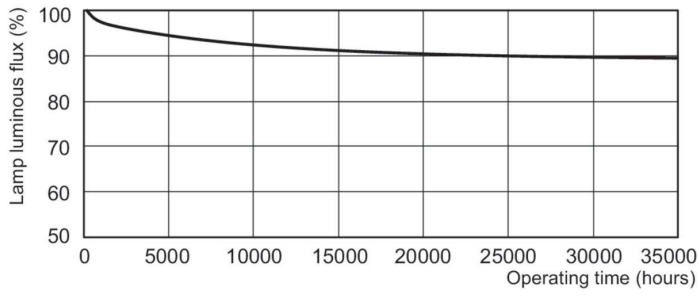

MASTER TL5 High Efficiency

Lifetime

Lumen Maintenance Diagram - MASTER TL5 HE 28W/840 UNP/40