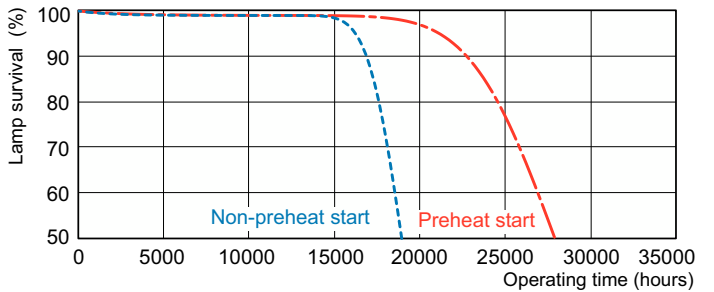

Product data

General Information		Controls and Dimming	
Cap-Base	G5	Dimmable	Yes
Features	na [Not Applicable]		
Light Technical		Mechanical and Housing	
Color Code	840 [CCT of 4000K]	Bulb Shape	T5
Luminous Flux	2,900 lm		
Color Designation	Cool White (CW)	Approval and Application	
Correlated Color Temperature (Nom)	4000 K	Energy Efficiency Class	F
Luminous Efficacy (rated) (Nom)	96 lm/W	Mercury (Hg) Content (Nom)	1.2 mg
Color rendering index (CRI)	82	Energy Consumption kWh/1000 h	31 kWh
		EPREL Registration Number	423537
Operating and Electrical		Product Data	
Power Consumption	27.9 W	Order product name	MASTER TL5 HE 28W/840 1SL/20
Lamp Current (Nom)	0.170 A	Full product name	MASTER TL5 HE 28W/840 1SL/20
		Full product code	871150063948605

Dimensional drawing

Product	D (max)	A (max)	B (max)	B (min)	C (max)
MASTER TL5 HE 28W/840 1SL/20	17 mm	1,149.0 mm	1,156.1 mm	1,153.7 mm	1,163.2 mm

Photometric data

Spectral Power Distribution Colour - MASTER TL5 HE 28W/840 1SL/20

Lifetime

Life Expectancy Diagram - MASTER TL5 HE 28W/840 1SL/20

Life Expectancy Diagram - MASTER TL5 HE 28W/840 1SL/20

MASTER TL5 High Efficiency

Lifetime

Lumen Maintenance Diagram - MASTER TL5 HE 28W/840 1SL/20