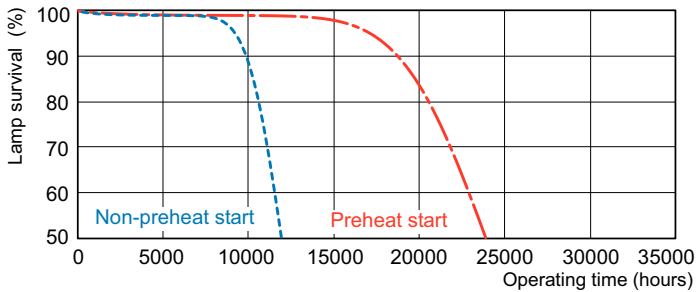

Product data

General Information		Controls and Dimming	
Cap-Base	G5	Dimmable	Yes
Features	na [Not Applicable]		
Light Technical		Mechanical and Housing	
Color Code	840 [CCT of 4000K]	Bulb Shape	T5
Luminous Flux	2,900 lm		
Color Designation	Cool White (CW)	Approval and Application	
Correlated Color Temperature (Nom)	4000 K	Energy Efficiency Class	F
Luminous Efficacy (rated) (Nom)	96 lm/W	Mercury (Hg) Content (Nom)	1.2 mg
Color rendering index (CRI)	82	Energy Consumption kWh/1000 h	31 kWh
		EPREL Registration Number	423537
Operating and Electrical		Product Data	
Power Consumption	27.9 W	Order product name	MASTER TL5 HE 28W/840 1SL/20
Lamp Current (Nom)	0.170 A	Full product name	MASTER TL5 HE 28W/840 1SL/20
		Full product code	871150063948605

Dimensional drawing

Product	D (max)	A (max)	B (max)	B (min)	C (max)
MASTER TL5 HE 28W/840 1SL/20	17 mm	1,149.0 mm	1,156.1 mm	1,153.7 mm	1,163.2 mm

Photometric data

Spectral Power Distribution Colour - MASTER TL5 HE 28W/840 1SL/20

Lifetime

Life Expectancy Diagram - MASTER TL5 HE 28W/840 1SL/20

Life Expectancy Diagram - MASTER TL5 HE 28W/840 1SL/20

MASTER TL5 High Efficiency

Lifetime

Lumen Maintenance Diagram - MASTER TL5 HE 28W/840 1SL/20