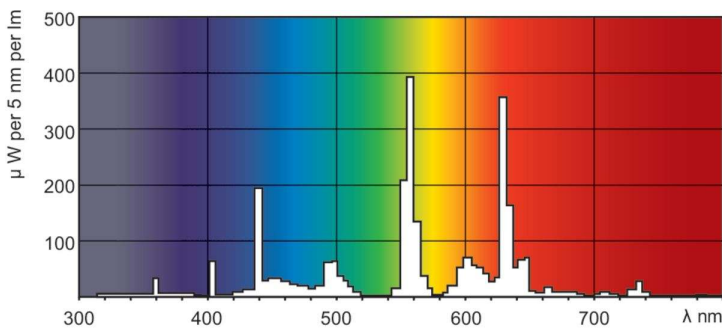

MASTER TL5 High Efficiency

MASTER TL5 HE 28W/840 1SL/20

This TL5 lamp (tube diameter 16 mm) has a high luminous efficacy, resulting in low energy consumption. The High Efficiency TL5 lamp offers excellent lumen maintenance and good color rendering. Application areas are offices, industry, public and governmental buildings, schools, hospitals and indoor sports lighting.

Product data

General Information		Controls and Dimming	
Cap-Base	G5	Dimmable	Yes
Features	na [Not Applicable]		
Light Technical		Mechanical and Housing	
Color Code	840 [CCT of 4000K]	Bulb Shape	T5
Luminous Flux	2,900 lm		
Color Designation	Cool White (CW)	Approval and Application	
Correlated Color Temperature (Nom)	4000 K	Energy Efficiency Class	F
Luminous Efficacy (rated) (Nom)	96 lm/W	Mercury (Hg) Content (Nom)	1.2 mg
Color rendering index (CRI)	82	Energy Consumption kWh/1000 h	31 kWh
		EPREL Registration Number	423537
Operating and Electrical		Product Data	
Power Consumption	27.9 W	Order product name	MASTER TL5 HE 28W/840 1SL/20
Lamp Current (Nom)	0.170 A	Full product name	MASTER TL5 HE 28W/840 1SL/20
		Full product code	871150063948605

MASTER TL5 High Efficiency

Order code	927926584061
Material Nr. (12NC)	927926584061
Numerator - Quantity Per Pack	1
EAN/UPC - Product/Case	8711500639486

Numerator - Packs per outer box	20
EAN/UPC - Case	8711500264206

Dimensional drawing

Product	D (max)	A (max)	B (max)	B (min)	C (max)
MASTER TL5 HE 28W/840 1SL/20	17 mm	1,149.0 mm	1,156.1 mm	1,153.7 mm	1,163.2 mm

Photometric data

Spectral Power Distribution Colour - MASTER TL5 HE 28W/840 1SL/20