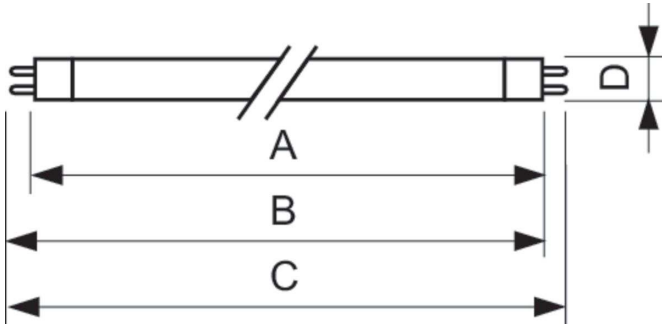

MASTER TL5 High Efficiency

MASTER TL5 HE 28W/840 1SL/20

This TL5 lamp (tube diameter 16 mm) has a high luminous efficacy, resulting in low energy consumption. The High Efficiency TL5 lamp offers excellent lumen maintenance and good color rendering. Application areas are offices, industry, public and governmental buildings, schools, hospitals and indoor sports lighting.

Product data

General Information		Controls and Dimming	
Cap-Base	G5	Dimmable	Yes
Features	na [Not Applicable]		
Light Technical		Mechanical and Housing	
Color Code	840 [CCT of 4000K]	Bulb Shape	T5
Luminous Flux	2,900 lm		
Color Designation	Cool White (CW)	Approval and Application	
Correlated Color Temperature (Nom)	4000 K	Energy Efficiency Class	F
Luminous Efficacy (rated) (Nom)	96 lm/W	Mercury (Hg) Content (Nom)	1.2 mg
Color rendering index (CRI)	82	Energy Consumption kWh/1000 h	31 kWh
		EPREL Registration Number	423537
Operating and Electrical		Product Data	
Power Consumption	27.9 W	Order product name	MASTER TL5 HE 28W/840 1SL/20
Lamp Current (Nom)	0.170 A	Full product name	MASTER TL5 HE 28W/840 1SL/20
		Full product code	871150063948605

MASTER TL5 High Efficiency

Order code	927926584061
Material Nr. (12NC)	927926584061
Numerator - Quantity Per Pack	1
EAN/UPC - Product/Case	8711500639486

Numerator - Packs per outer box	20
EAN/UPC - Case	8711500264206

Dimensional drawing

Product	D (max)	A (max)	B (max)	B (min)	C (max)
MASTER TL5 HE 28W/840 1SL/20	17 mm	1,149.0 mm	1,156.1 mm	1,153.7 mm	1,163.2 mm

Photometric data

Spectral Power Distribution Colour - MASTER TL5 HE 28W/840 1SL/20