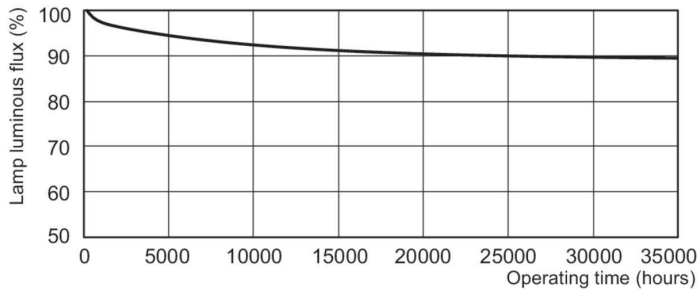

Product data

General Information		Controls and Dimming	
Cap-Base	G5	Dimmable	Yes
Features	na [Not Applicable]		
Light Technical		Mechanical and Housing	
Color Code	840 [CCT of 4000K]	Bulb Shape	T5
Luminous Flux	2,900 lm		
Color Designation	Cool White (CW)	Approval and Application	
Correlated Color Temperature (Nom)	4000 K	Energy Efficiency Class	F
Luminous Efficacy (rated) (Nom)	96 lm/W	Mercury (Hg) Content (Nom)	1.2 mg
Color rendering index (CRI)	82	Energy Consumption kWh/1000 h	31 kWh
		EPREL Registration Number	423537
Operating and Electrical		Product Data	
Power Consumption	27.9 W	Order product name	MASTER TL5 HE 28W/840 1SL/20
Lamp Current (Nom)	0.170 A	Full product name	MASTER TL5 HE 28W/840 1SL/20
		Full product code	871150063948605

Dimensional drawing

Product	D (max)	A (max)	B (max)	B (min)	C (max)
MASTER TL5 HE 28W/840 1SL/20	17 mm	1,149.0 mm	1,156.1 mm	1,153.7 mm	1,163.2 mm

Photometric data

Spectral Power Distribution Colour - MASTER TL5 HE 28W/840 1SL/20

Lifetime

Life Expectancy Diagram - MASTER TL5 HE 28W/840 1SL/20

Life Expectancy Diagram - MASTER TL5 HE 28W/840 1SL/20

MASTER TL5 High Efficiency

Lifetime

Lumen Maintenance Diagram - MASTER TL5 HE 28W/840 1SL/20