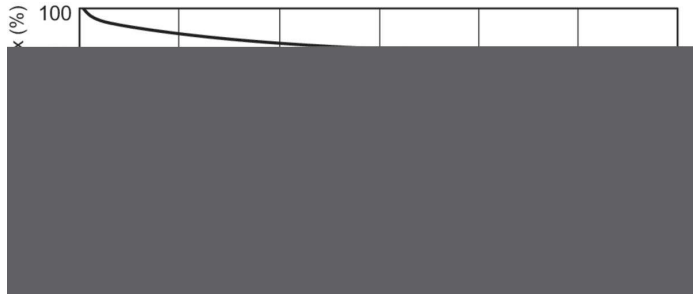

MASTER TL5 Alta Eficacia Secura

Vida útil

Lumen Maintenance Diagram - MASTER TL5 HE Secura 28W/840 UNP/40