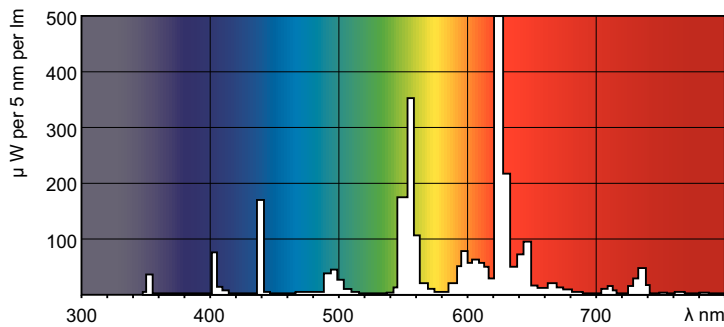

Warnings and Safety

- 20,000 hours lifetime (50% survival point, 3 hour cycle) with preheat ballast which is ENEC compliant. Lifetime performance may differ on non-ENEC compliant ballasts.

Dimensional drawing

TL5 ESS 28W/827

| Product | D (max) | A (max) | B (max) | B (min) | C (max) |
|---------------------------------|---------|-----------|-----------|-----------|-----------|
| TL5 Essential 28W/827 1SL/40 | 17.0 mm | 1149.0 mm | 1156.1 mm | 1153.7 mm | 1163.2 mm |

Photometric data

Lightcolor /827

TL5 Essential HE Super 80