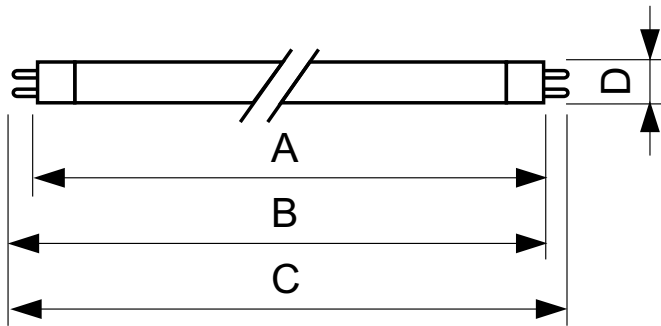

TL5 Essential HE Super 80

| | |
|----------------------------|------------------------------|
| Mercury (Hg) Content (Nom) | 2.0 mg |
| Product Data | |
| Full product code | 872790092135900 |
| Order product name | TL5 Essential 28W/827 1SL/40 |
| EAN/UPC - Product | 8727900921359 |
| Order code | 927926782758 |

TL5 ESS 28W/827

| Product | D (max) | A (max) | B (max) | B (min) | C (max) |
|---------------------------------|---------|-----------|-----------|-----------|-----------|
| TL5 Essential 28W/827 1SL/40 | 17.0 mm | 1149.0 mm | 1156.1 mm | 1153.7 mm | 1163.2 mm |