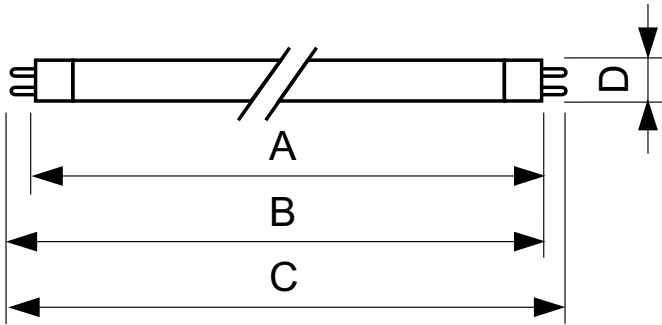

### Product data

General Information	
Cap-Base	G5
Light Technical	
Color Code	827 [CCT of 2700K]
Luminous Flux	2,900 lm
Color Designation	Incandescent White
Correlated Color Temperature (Nom)	2700 K
Luminous Efficacy (rated) (Nom)	94 lm/W
Color rendering index (CRI)	82
Operating and Electrical	
Power Consumption	27.8 W
Lamp Current (Nom)	0.170 A
Controls and Dimming	
Dimmable	No

Mechanical and Housing	
Bulb Shape	T5
Approval and Application	
Mercury (Hg) Content (Nom)	2.0 mg
Product Data	
Order product name	TL5 Essential 28W/827 1SL/40
Full product name	TL5 Essential 28W/827 1SL/40
Full product code	872790092135900
Order code	927926782758
Material Nr. (12NC)	927926782758
Numerator - Quantity Per Pack	1
EAN/UPC - Product/Case	8727900921359
Numerator - Packs per outer box	40
EAN/UPC - Case	8727900921366

## Dimensional drawing

Product	D (max)	A (max)	B (max)	B (min)	C (max)
TL5 Essential 28W/827 1SL/40	17.0 mm	1,149.0 mm	1,156.1 mm	1,153.7 mm	1,163.2 mm