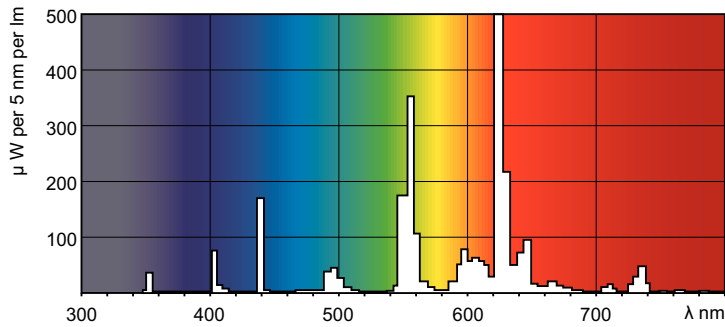

### Product data

General Information	
Cap-Base	G5
Light Technical	
Color Code	827 [CCT of 2700K]
Luminous Flux	2,900 lm
Color Designation	Incandescent White
Correlated Color Temperature (Nom)	2700 K
Luminous Efficacy (rated) (Nom)	94 lm/W
Color rendering index (CRI)	82
Operating and Electrical	
Power Consumption	27.8 W
Lamp Current (Nom)	0.170 A
Controls and Dimming	
Dimmable	No

Mechanical and Housing	
Bulb Shape	T5
Approval and Application	
Mercury (Hg) Content (Nom)	2.0 mg
Product Data	
Order product name	TL5 Essential 28W/827 1SL/40
Full product name	TL5 Essential 28W/827 1SL/40
Full product code	872790092135900
Order code	927926782758
Material Nr. (12NC)	927926782758
Numerator - Quantity Per Pack	1
EAN/UPC - Product/Case	8727900921359
Numerator - Packs per outer box	40
EAN/UPC - Case	8727900921366

## Photometric data

Spectral Power Distribution Colour - TL5 Essential 28W/827 1SL/40