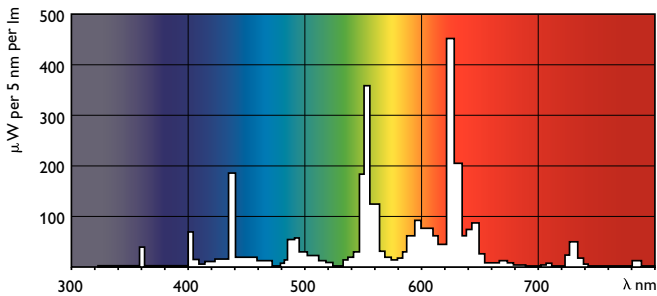

TL5 Essential HE Super 80

Controls and dimming

Dimmable	No
----------	----

Mechanical and housing

Bulb shape	T5 [16 mm (T5)]
------------	------------------

Approval and application

Mercury (Hg) content (nom.)	2.0 mg
Energy consumption kWh/1,000 hours	31 kWh

Product data

Full product code	871150057043755
-------------------	-----------------

Order product name	TL5 Essential 28W/830 1SL/40
EAN/UPC – product	8711500570437
Order code	57043755
SAP numerator – quantity per pack	1
Local code description	TL5 ESSENTIAL 28W/830 1SL/40
Numerator – packs per outer box	40
SAP material	927926783058
Net Weight (Piece)	88.500 g

Dimensional drawing

TL5 Essential 28W/830 1SL/40

Product	D (max)	A (max)	B (max)	B (min)	C (max)
TL5 Essential 28W/830 1SL/40	17.0 mm	1149.0 mm	1156.1 mm	1153.7 mm	1163.2 mm

Photometric data

Lightcolour /830