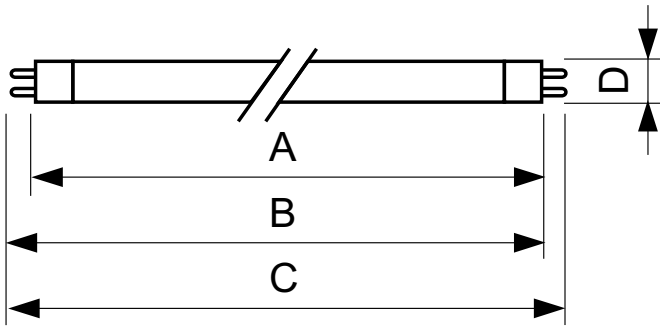

TL5 Essential HE Super 80

Controls and dimming

Dimmable	No
----------	----

Mechanical and housing

Bulb shape	T5 [16 mm (T5)]
------------	------------------

Approval and application

Mercury (Hg) content (nom.)	2.0 mg
Energy consumption kWh/1,000 hours	31 kWh

Product data

Full product code	871150057043755
-------------------	-----------------

Order product name	TL5 Essential 28W/830 1SL/40
EAN/UPC – product	8711500570437
Order code	57043755
SAP numerator – quantity per pack	1
Local code description	TL5 ESSENTIAL 28W/830 1SL/40
Numerator – packs per outer box	40
SAP material	927926783058
Net Weight (Piece)	88.500 g

Dimensional drawing

TL5 Essential 28W/830 1SL/40

Product	D (max)	A (max)	B (max)	B (min)	C (max)
TL5 Essential 28W/830 1SL/40	17.0 mm	1149.0 mm	1156.1 mm	1153.7 mm	1163.2 mm

Photometric data

Lightcolour /830