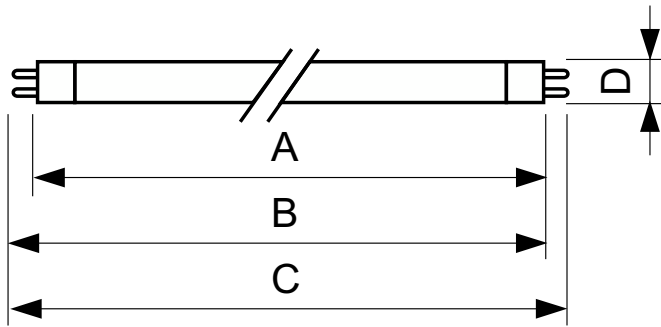

Product data

General Information		Controls and Dimming	
Cap-Base	G5	Dimmable	No
Nominal lifetime	15,000 hour(s)		
Light Technical		Mechanical and Housing	
Color Code	830 [CCT of 3000K]	Bulb Shape	T5
Luminous Flux	2,900 lm		
Color Designation	Warm White (WW)	Approval and Application	
Correlated Color Temperature (Nom)	3000 K	Mercury (Hg) Content (Nom)	2.0 mg
Luminous Efficacy (rated) (Nom)	94 lm/W	Energy Consumption kWh/1000 h	31 kWh
Color rendering index (CRI)	82		
Operating and Electrical		Product Data	
Power Consumption	27.8 W	Order product name	TL5 Essential 28W/830 1SL/40
Lamp Current (Nom)	0.170 A	Full product name	TL5 Essential 28W/830 1SL/40
		Full product code	871150057043755
		Order code	927926783058
		Material Nr. (12NC)	927926783058

Product	D (max)	A (max)	B (max)	B (min)	C (max)
TL5 Essential 28W/830 1SL/40	17.0 mm	1,149.0 mm	1,156.1 mm	1,153.7 mm	1,163.2 mm

Photometric data

Spectral Power Distribution Colour - TL5 Essential 28W/830 1SL/40