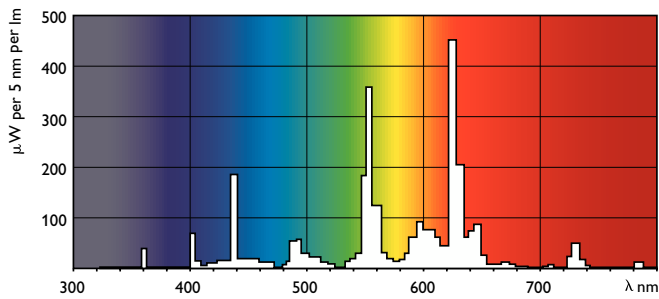

Product data

General Information		Controls and Dimming	
Cap-Base	G5	Dimmable	No
Nominal lifetime	15,000 hour(s)		
Light Technical		Mechanical and Housing	
Color Code	830 [CCT of 3000K]	Bulb Shape	T5
Luminous Flux	2,900 lm		
Color Designation	Warm White (WW)	Approval and Application	
Correlated Color Temperature (Nom)	3000 K	Mercury (Hg) Content (Nom)	2.0 mg
Luminous Efficacy (rated) (Nom)	94 lm/W	Energy Consumption kWh/1000 h	31 kWh
Color rendering index (CRI)	82		
Operating and Electrical		Product Data	
Power Consumption	27.8 W	Order product name	TL5 Essential 28W/830 1SL/40
Lamp Current (Nom)	0.170 A	Full product name	TL5 Essential 28W/830 1SL/40
		Full product code	871150057043755
		Order code	927926783058
		Material Nr. (12NC)	927926783058

Product	D (max)	A (max)	B (max)	B (min)	C (max)
TL5 Essential 28W/830 1SL/40	17.0 mm	1,149.0 mm	1,156.1 mm	1,153.7 mm	1,163.2 mm

Photometric data

Spectral Power Distribution Colour - TL5 Essential 28W/830 1SL/40