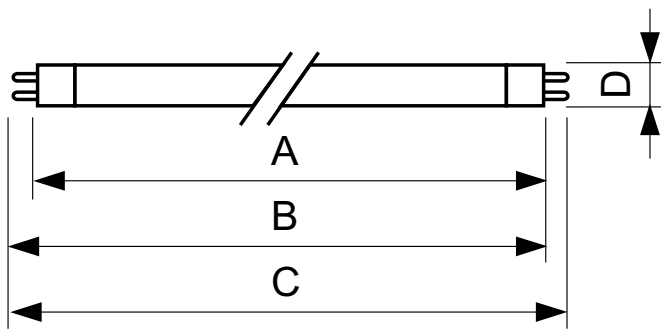

### Product data

General Information		LLMF 2000 h Rated	
Cap base	G5 [ G5]	LLMF 4000 h Rated	92 %
Life to 50% failures preheat (nom.)	20000 h	LLMF 6000 h Rated	91 %
LSF Preheat 2000 h Rated	98 %	LLMF 8000 h Rated	90 %
LSF Preheat 4000 h Rated	97 %	LLMF 12000 h Rated	88 %
LSF Preheat 6000 h Rated	95 %	LLMF 16000 h Rated	87 %
LSF Preheat 8000 h Rated	93 %	LLMF 20000 h Rated	86 %
LSF Preheat 16000 h Rated	70 %		
LSF Preheat 20000 h Rated	50 %		
Light Technical		Operating and Electrical	
Colour Code	830 [ CCT of 3000K]	Technical Lamp Power (Nom)	27.8 W
Lamp Luminous Flux 25°C EL (Nom)	2900 lm	Lamp current (nom.)	0.170 A
Lamp Luminous Flux (Nom)	2600 lm		
Colour Designation	Warm white (WW)	Temperature	
Luminous efficacy (@ max. lumen, rated) (nom.)	104 lm/W	Design temperature (nom.)	30 °C
Colour Temperature, horizontal (Nom)	3000 K		
Lamp Luminous Efficacy EM (Nom)	94 lm/W	Controls and Dimming	
Colour Rendering Index,horiz (Max)	85	Dimmable	no
Colour Rendering Index,horiz (Min)	80		
Colour Rendering Index,horiz (Nom)	82	Approval and Application	
		Energy efficiency label (EEL)	A
		Mercury (Hg) content (nom.)	2.0 mg

# TL5 Essential HE Super 80

Energy Consumption kWh/1000 h	31 kWh
<b>Product Data</b>	
Full product code	871150057043755
Order product name	TL5 Essential 28W/830 1SL/40
EAN/UPC – product	8711500570437
Order code	927926783058

## Dimensional drawing

TL5 ESS 28W/830

Product	D (max)	A (max)	B (max)	B (min)	C (max)
TL5 Essential 28W/830 1SL/40	17.0 mm	1149.0 mm	1156.1 mm	1153.7 mm	1163.2 mm