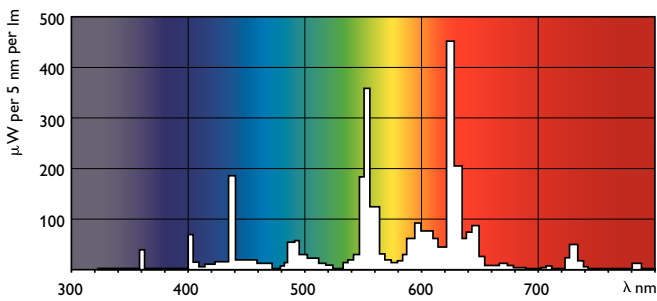

### Product data

General Information		LLMF 2000 h Rated	
Cap base	G5 [ G5]	LLMF 4000 h Rated	92 %
Life to 50% failures preheat (nom.)	20000 h	LLMF 6000 h Rated	91 %
LSF Preheat 2000 h Rated	98 %	LLMF 8000 h Rated	90 %
LSF Preheat 4000 h Rated	97 %	LLMF 12000 h Rated	88 %
LSF Preheat 6000 h Rated	95 %	LLMF 16000 h Rated	87 %
LSF Preheat 8000 h Rated	93 %	LLMF 20000 h Rated	86 %
LSF Preheat 16000 h Rated	70 %		
LSF Preheat 20000 h Rated	50 %		
Light Technical		Operating and Electrical	
Colour Code	830 [ CCT of 3000K]	Technical Lamp Power (Nom)	27.8 W
Lamp Luminous Flux 25°C EL (Nom)	2900 lm	Lamp current (nom.)	0.170 A
Lamp Luminous Flux (Nom)	2600 lm		
Colour Designation	Warm white (WW)	Temperature	
Luminous efficacy (@ max. lumen, rated) (nom.)	104 lm/W	Design temperature (nom.)	30 °C
Colour Temperature, horizontal (Nom)	3000 K		
Lamp Luminous Efficacy EM (Nom)	94 lm/W	Controls and Dimming	
Colour Rendering Index,horiz (Max)	85	Dimmable	no
Colour Rendering Index,horiz (Min)	80		
Colour Rendering Index,horiz (Nom)	82	Approval and Application	
		Energy efficiency label (EEL)	A
		Mercury (Hg) content (nom.)	2.0 mg

## Warnings and Safety

- 20,000 hours lifetime (50% survival point, 3 hour cycle) with preheat ballast which is ENEC compliant. Lifetime performance may differ on non-ENEC compliant ballasts.

## Photometric data