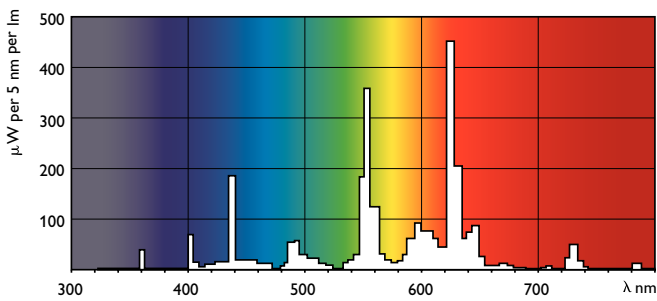

### Product data

General Information	
Cap-Base	G5 [ G5]
Life to 50% Failures Preheat (Nom)	20000 h
LSF Preheat 2000 h Rated	98 %
LSF Preheat 4000 h Rated	97 %
LSF Preheat 6000 h Rated	95 %
LSF Preheat 8000 h Rated	93 %
LSF Preheat 16000 h Rated	70 %
LSF Preheat 20000 h Rated	50 %
Light Technical	
Color Code	830 [ CCT of 3000K]
Luminous Flux (Nom)	2900 lm
Luminous Flux (Rated) (Nom)	2600 lm
Color Designation	Warm White (WW)
Luminous Efficacy (@ Max Lumen, Rated) (Nom)	104 lm/W
Correlated Color Temperature (Nom)	3000 K
Luminous Efficacy (rated) (Nom)	94 lm/W
Color Rendering Index (Max)	85
Color Rendering Index (Min)	80
Color Rendering Index (Nom)	82

## Warnings and Safety

- 20,000 hours lifetime (50% survival point, 3 hour cycle) with preheat ballast which is ENEC compliant. Lifetime performance may differ on non-ENEC compliant ballasts.

## Photometric data

Lightcolor /830