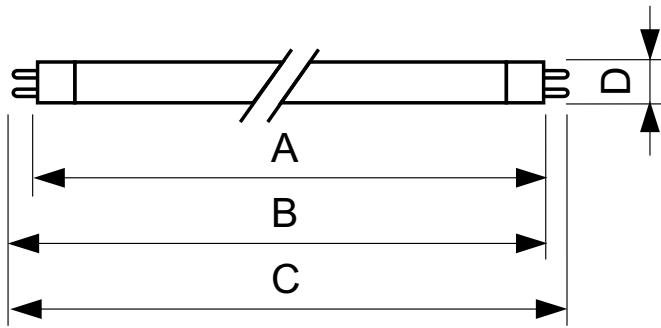

TL5 Essential HE Super 80

Energy Consumption kWh/1000 h	31 kWh
Product Data	
Full product code	871150057043755
Order product name	TL5 Essential 28W/830 1SL/40
EAN/UPC - Product	8711500570437
Order code	927926783058

Numerator - Quantity Per Pack	1
Numerator - Packs per outer box	40
Material Nr. (12NC)	927926783058
Net Weight (Piece)	88.500 g

Warnings and Safety

- 20,000 hours lifetime (50% survival point, 3 hour cycle) with preheat ballast which is ENEC compliant. Lifetime performance may differ on non-ENEC compliant ballasts.

Dimensional drawing