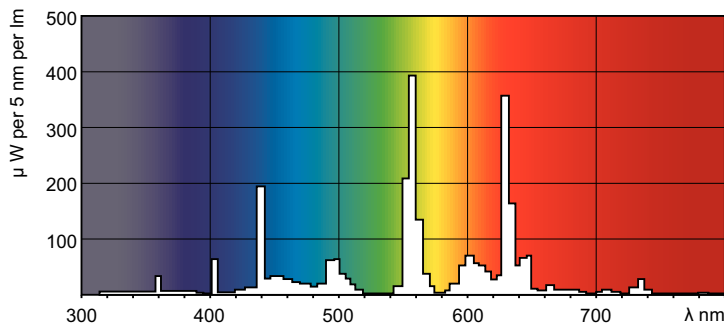

Product data

General Information		LLMF 2000 h Rated	
Cap base	G5 [G5]	LLMF 4000 h Rated	92 %
Life to 50% failures preheat (nom.)	20000 h	LLMF 6000 h Rated	91 %
LSF Preheat 2000 h Rated	98 %	LLMF 8000 h Rated	90 %
LSF Preheat 4000 h Rated	97 %	LLMF 12000 h Rated	88 %
LSF Preheat 6000 h Rated	95 %	LLMF 16000 h Rated	87 %
LSF Preheat 8000 h Rated	93 %	LLMF 20000 h Rated	86 %
LSF Preheat 16000 h Rated	70 %		
LSF Preheat 20000 h Rated	50 %		
Light Technical		Operating and Electrical	
Colour Code	840 [CCT of 4000K (841)]	Power (Rated) (Nom)	27.8 W
Lamp Luminous Flux 25°C EL (Nom)	2900 lm	Lamp current (nom.)	0.170 A
Lamp Luminous Flux (Nom)	2600 lm		
Colour Designation	Cool White (CW)	Temperature	
Luminous efficacy (@ max. lumen, rated) (nom.)	104 lm/W	Design temperature (nom.)	30 °C
Colour Temperature, horizontal (Nom)	4000 K		
Lamp Luminous Efficacy EM (Nom)	94 lm/W	Controls and Dimming	
Colour Rendering Index,horiz (Max)	85	Dimmable	no
Colour Rendering Index,horiz (Min)	80		
Colour Rendering Index,horiz (Nom)	82	Approval and Application	
		Energy efficiency label (EEL)	A+
		Mercury (Hg) content (nom.)	2.0 mg

Numerator – quantity per pack	1
Numerator – packs per outer box	40
Material no. (12NC)	927926784058
Net weight (piece)	88.500 g

Warnings and Safety

- 20,000 hours lifetime (50% survival point, 3 hour cycle) with preheat ballast which is ENEC compliant. Lifetime performance may differ on non-ENEC compliant ballasts.

Dimensional drawing

Product	D (max)	A (max)	B (max)	B (min)	C (max)
TL5 Essential 28W/840 1SL/40	17.0 mm	1149.0 mm	1156.1 mm	1153.7 mm	1163.2 mm

TL5 ESS 28W/840

Photometric data

TL5 Essential HE Super 80