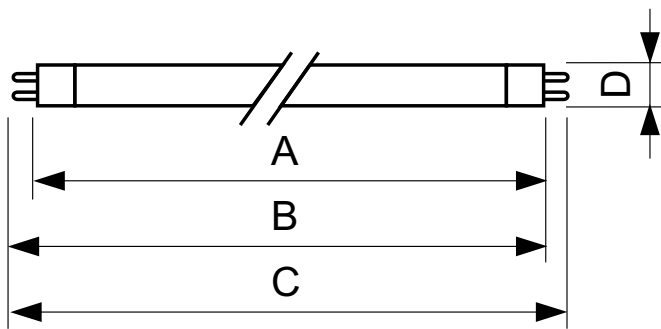

TL5 Essential HE Super 80

Energy Consumption kWh/1000 h	31 kWh
Product Data	
Full product code	871150057045155
Order product name	TL5 Essential 28W/840 1SL/40
EAN/UPC – product	8711500570451
Order code	927926784058

Numerator – quantity per pack	1
Numerator – packs per outer box	40
Material no. (12NC)	927926784058
Net weight (piece)	88.500 g

Warnings and Safety

- 20,000 hours lifetime (50% survival point, 3 hour cycle) with preheat ballast which is ENEC compliant. Lifetime performance may differ on non-ENEC compliant ballasts.

Dimensional drawing

Product	D (max)	A (max)	B (max)	B (min)	C (max)
TL5 Essential 28W/840 1SL/40	17.0 mm	1149.0 mm	1156.1 mm	1153.7 mm	1163.2 mm

TL5 ESS 28W/840

Photometric data

TL5 Essential HE Super 80