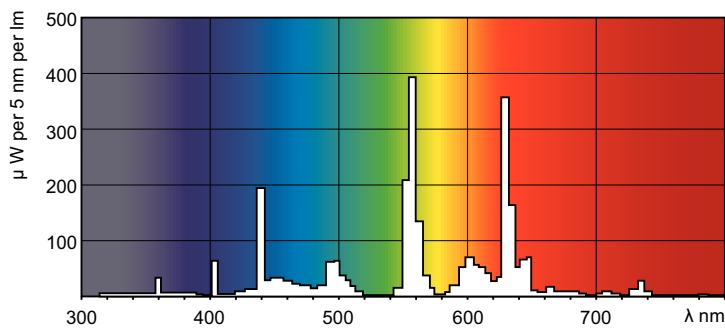

Warnings and Safety

- 20,000 hours lifetime (50% survival point, 3 hour cycle) with preheat ballast which is ENEC compliant. Lifetime performance may differ on non-ENEC compliant ballasts.

Product data

General Information		Controls and Dimming	
Cap-Base	G5	Dimmable	No
Nominal lifetime	15,000 hour(s)		
Light Technical		Mechanical and Housing	
Color Code	840 [CCT of 4000K]	Bulb Shape	T5
Luminous Flux	2,900 lm		
Color Designation	Cool White (CW)	Approval and Application	
Correlated Color Temperature (Nom)	4000 K	Mercury (Hg) Content (Nom)	2.0 mg
Luminous Efficacy (rated) (Nom)	94 lm/W	Energy Consumption kWh/1000 h	31 kWh
Color rendering index (CRI)	82		
Operating and Electrical		Product Data	
Power Consumption	27.8 W	Order product name	TL5 Essential 28W/840 1SL/40
Lamp Current (Nom)	0.170 A	Full product name	TL5 Essential 28W/840 1SL/40
		Full product code	871150057045155
		Order code	927926784058
		Material Nr. (12NC)	927926784058
		Numerator - Quantity Per Pack	1
		EAN/UPC - Product/Case	8711500570451

TL5 Essential HE Super 80

Numerator - Packs per outer box	40
EAN/UPC - Case	8711500570468

Dimensional drawing

Product	D (max)	A (max)	B (max)	B (min)	C (max)
TL5 Essential 28W/840 1SL/40	17.0 mm	1,149.0 mm	1,156.1 mm	1,153.7 mm	1,163.2 mm

Photometric data

Spectral Power Distribution Colour - TL5 Essential 28W/840 1SL/40