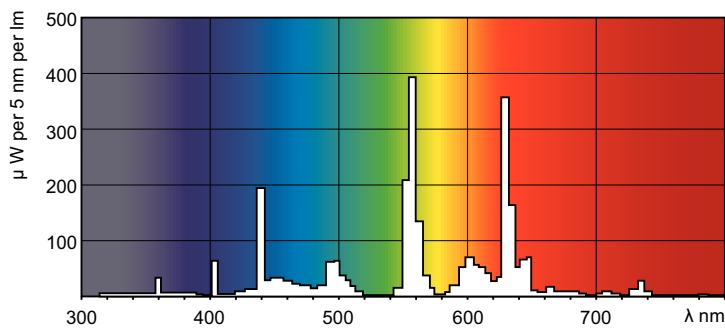

### Product data

General Information		Controls and Dimming	
Cap-Base	G5	Dimmable	No
Nominal lifetime	15,000 hour(s)		
Light Technical		Mechanical and Housing	
Color Code	840 [CCT of 4000K]	Bulb Shape	T5
Luminous Flux	2,900 lm		
Color Designation	Cool White (CW)	Approval and Application	
Correlated Color Temperature (Nom)	4000 K	Mercury (Hg) Content (Nom)	2.0 mg
Luminous Efficacy (rated) (Nom)	94 lm/W	Energy Consumption kWh/1000 h	31 kWh
Color rendering index (CRI)	82		
Operating and Electrical		Product Data	
Power Consumption	27.8 W	Order product name	TL5 Essential 28W/840 1SL/40
Lamp Current (Nom)	0.170 A	Full product name	TL5 Essential 28W/840 1SL/40
		Full product code	871150057045155
		Order code	927926784058
		Material Nr. (12NC)	927926784058
		Numerator - Quantity Per Pack	1
		EAN/UPC - Product/Case	8711500570451

## Dimensional drawing

Product	D (max)	A (max)	B (max)	B (min)	C (max)
TL5 Essential 28W/840 1SL/40	17.0 mm	1,149.0 mm	1,156.1 mm	1,153.7 mm	1,163.2 mm

## Photometric data

Spectral Power Distribution Colour - TL5 Essential 28W/840 1SL/40