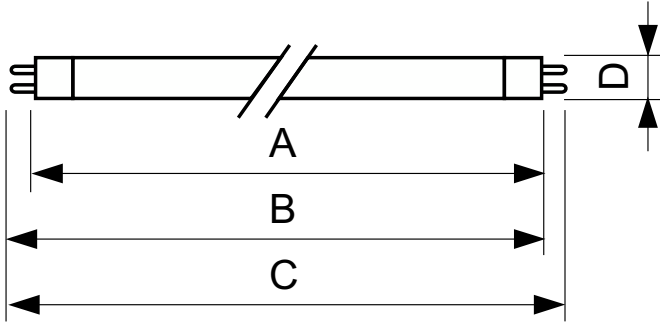

### Product data

General Information		Controls and Dimming	
Cap-Base	G5	Dimmable	No
Nominal lifetime	15,000 hour(s)		
Light Technical		Mechanical and Housing	
Color Code	840 [CCT of 4000K]	Bulb Shape	T5
Luminous Flux	2,900 lm		
Color Designation	Cool White (CW)	Approval and Application	
Correlated Color Temperature (Nom)	4000 K	Mercury (Hg) Content (Nom)	2.0 mg
Luminous Efficacy (rated) (Nom)	94 lm/W	Energy Consumption kWh/1000 h	31 kWh
Color rendering index (CRI)	82		
Operating and Electrical		Product Data	
Power Consumption	27.8 W	Order product name	TL5 Essential 28W/840 1SL/40
Lamp Current (Nom)	0.170 A	Full product name	TL5 Essential 28W/840 1SL/40
		Full product code	871150057045155
		Order code	927926784058
		Material Nr. (12NC)	927926784058
		Numerator - Quantity Per Pack	1
		EAN/UPC - Product/Case	8711500570451

## Dimensional drawing

Product	D (max)	A (max)	B (max)	B (min)	C (max)
TL5 Essential 28W/840 1SL/40	17.0 mm	1,149.0 mm	1,156.1 mm	1,153.7 mm	1,163.2 mm