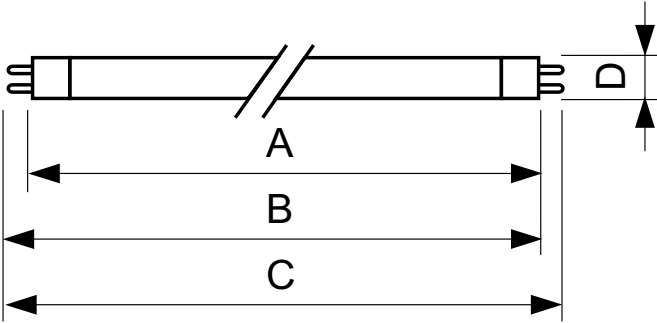

Warnings and Safety

- 20,000 hours lifetime (50% survival point, 3 hour cycle) with preheat ballast which is ENEC compliant. Lifetime performance may differ on non-ENEC compliant ballasts.

Product data

General Information		Controls and Dimming	
Cap-Base	G5	Dimmable	No
Nominal lifetime	15,000 hour(s)		
Light Technical		Mechanical and Housing	
Color Code	840 [CCT of 4000K]	Bulb Shape	T5
Luminous Flux	2,900 lm		
Color Designation	Cool White (CW)	Approval and Application	
Correlated Color Temperature (Nom)	4000 K	Mercury (Hg) Content (Nom)	2.0 mg
Luminous Efficacy (rated) (Nom)	94 lm/W	Energy Consumption kWh/1000 h	31 kWh
Color rendering index (CRI)	82		
Operating and Electrical		Product Data	
Power Consumption	27.8 W	Order product name	TL5 Essential 28W/840 1SL/40
Lamp Current (Nom)	0.170 A	Full product name	TL5 Essential 28W/840 1SL/40
		Full product code	871150057045155
		Order code	927926784058
		Material Nr. (12NC)	927926784058
		Numerator - Quantity Per Pack	1
		EAN/UPC - Product/Case	8711500570451

TL5 Essential HE Super 80

Numerator - Packs per outer box	40
EAN/UPC - Case	8711500570468

Dimensional drawing

Product	D (max)	A (max)	B (max)	B (min)	C (max)
TL5 Essential 28W/840 1SL/40	17.0 mm	1,149.0 mm	1,156.1 mm	1,153.7 mm	1,163.2 mm

Photometric data

Spectral Power Distribution Colour - TL5 Essential 28W/840 1SL/40