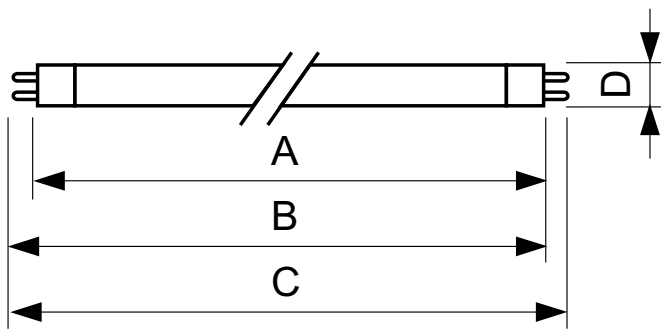

Dimensional drawing

TL5 ESS 28W/840

Product	D (max)	A (max)	B (max)	B (min)	C (max)
TL5 Essential 28W/840 1SL/40	17,0 mm	1149,0 mm	1156,1 mm	1153,7 mm	1163,2 mm

Photometric data

TL5 Essential HE Super 80