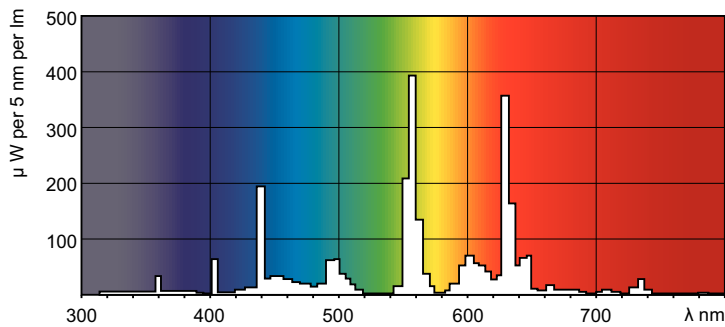

Dimensional drawing

TL5 ESS 28W/840

Product	D (max)	A (max)	B (max)	B (min)	C (max)
TL5 Essential 28W/840 1SL/40	17,0 mm	1149,0 mm	1156,1 mm	1153,7 mm	1163,2 mm

Photometric data

TL5 Essential HE Super 80