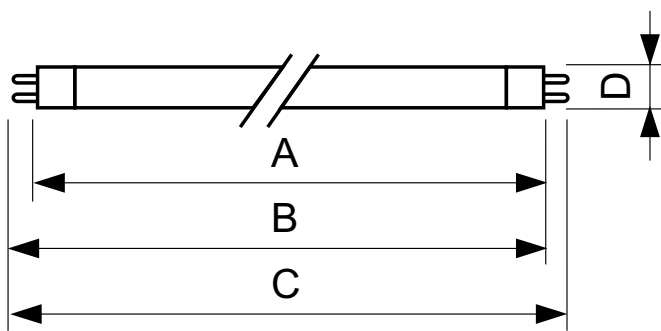

TL5 Essential HE Super 80

Energy Consumption kWh/1000 h	31 kWh
Product Data	
Full product code	692341077190900
Order product name	TL5 Essential 28W/840 1SL/40
EAN/UPC - Product	6923410771909
Order code	927926784060

Dimensional drawing

TL5 ESS 28W/840

Product	D (max)	A (max)	B (max)	B (min)	C (max)
TL5 Essential 28W/840 1SL/40	17.0 mm	1149.0 mm	1156.1 mm	1153.7 mm	1163.2 mm

Photometric data

Lightcolor /840

TL5 Essential HE Super 80