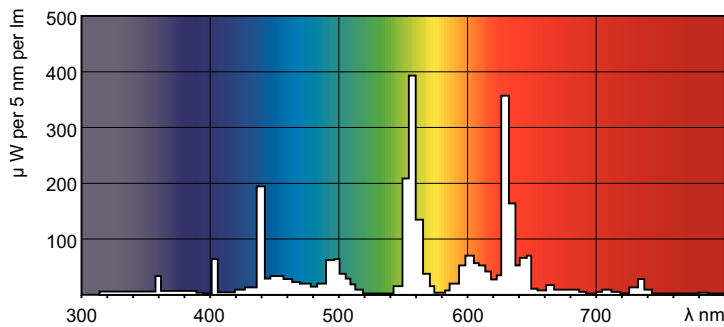

Product data

General Information		LLMF 2000 h Rated		94 %	
Cap-Base	G5 [G5]	LLMF 4000 h Rated	92 %		
Life to 50% Failures Preheat (Nom)	20000 h	LLMF 6000 h Rated	91 %		
LSF Preheat 2000 h Rated	98 %	LLMF 8000 h Rated	90 %		
LSF Preheat 4000 h Rated	97 %	LLMF 12000 h Rated	88 %		
LSF Preheat 6000 h Rated	95 %	LLMF 16000 h Rated	87 %		
LSF Preheat 8000 h Rated	93 %	LLMF 20000 h Rated	86 %		
LSF Preheat 16000 h Rated	70 %				
LSF Preheat 20000 h Rated	50 %				
Light Technical		Operating and Electrical			
Color Code	840 [CCT of 4000K]	Power (Rated) (Nom)	27.8 W		
Luminous Flux (Nom)	2900 lm	Lamp Current (Nom)	0.170 A		
Luminous Flux (Rated) (Nom)	2600 lm				
Color Designation	Cool White (CW)	Temperature			
Luminous Efficacy (@ Max Lumen, Rated) (Nom)	104 lm/W	Design Temperature (Nom)	30 °C		
Correlated Color Temperature (Nom)	4000 K				
Luminous Efficacy (rated) (Nom)	94 lm/W	Controls and Dimming			
Color Rendering Index (Max)	85	Dimmable	No		
Color Rendering Index (Min)	80				
Color Rendering Index (Nom)	82	Approval and Application			
		Energy Efficiency Label (EEL)	A+		
		Mercury (Hg) Content (Nom)	2.0 mg		

Numerator - Quantity Per Pack	1
Numerator - Packs per outer box	40
Material Nr. (12NC)	927926784060
Net Weight (Piece)	0.096 kg

Warnings and Safety

- 20,000 hours lifetime (50% survival point, 3 hour cycle) with preheat ballast which is ENEC compliant. Lifetime performance may differ on non-ENEC compliant ballasts.

Dimensional drawing

TL5 ESS 28W/840

Product	D (max)	A (max)	B (max)	B (min)	C (max)
TL5 Essential 28W/840 1SL/40	17.0 mm	1149.0 mm	1156.1 mm	1153.7 mm	1163.2 mm

Photometric data

Lightcolor /840

TL5 Essential HE Super 80